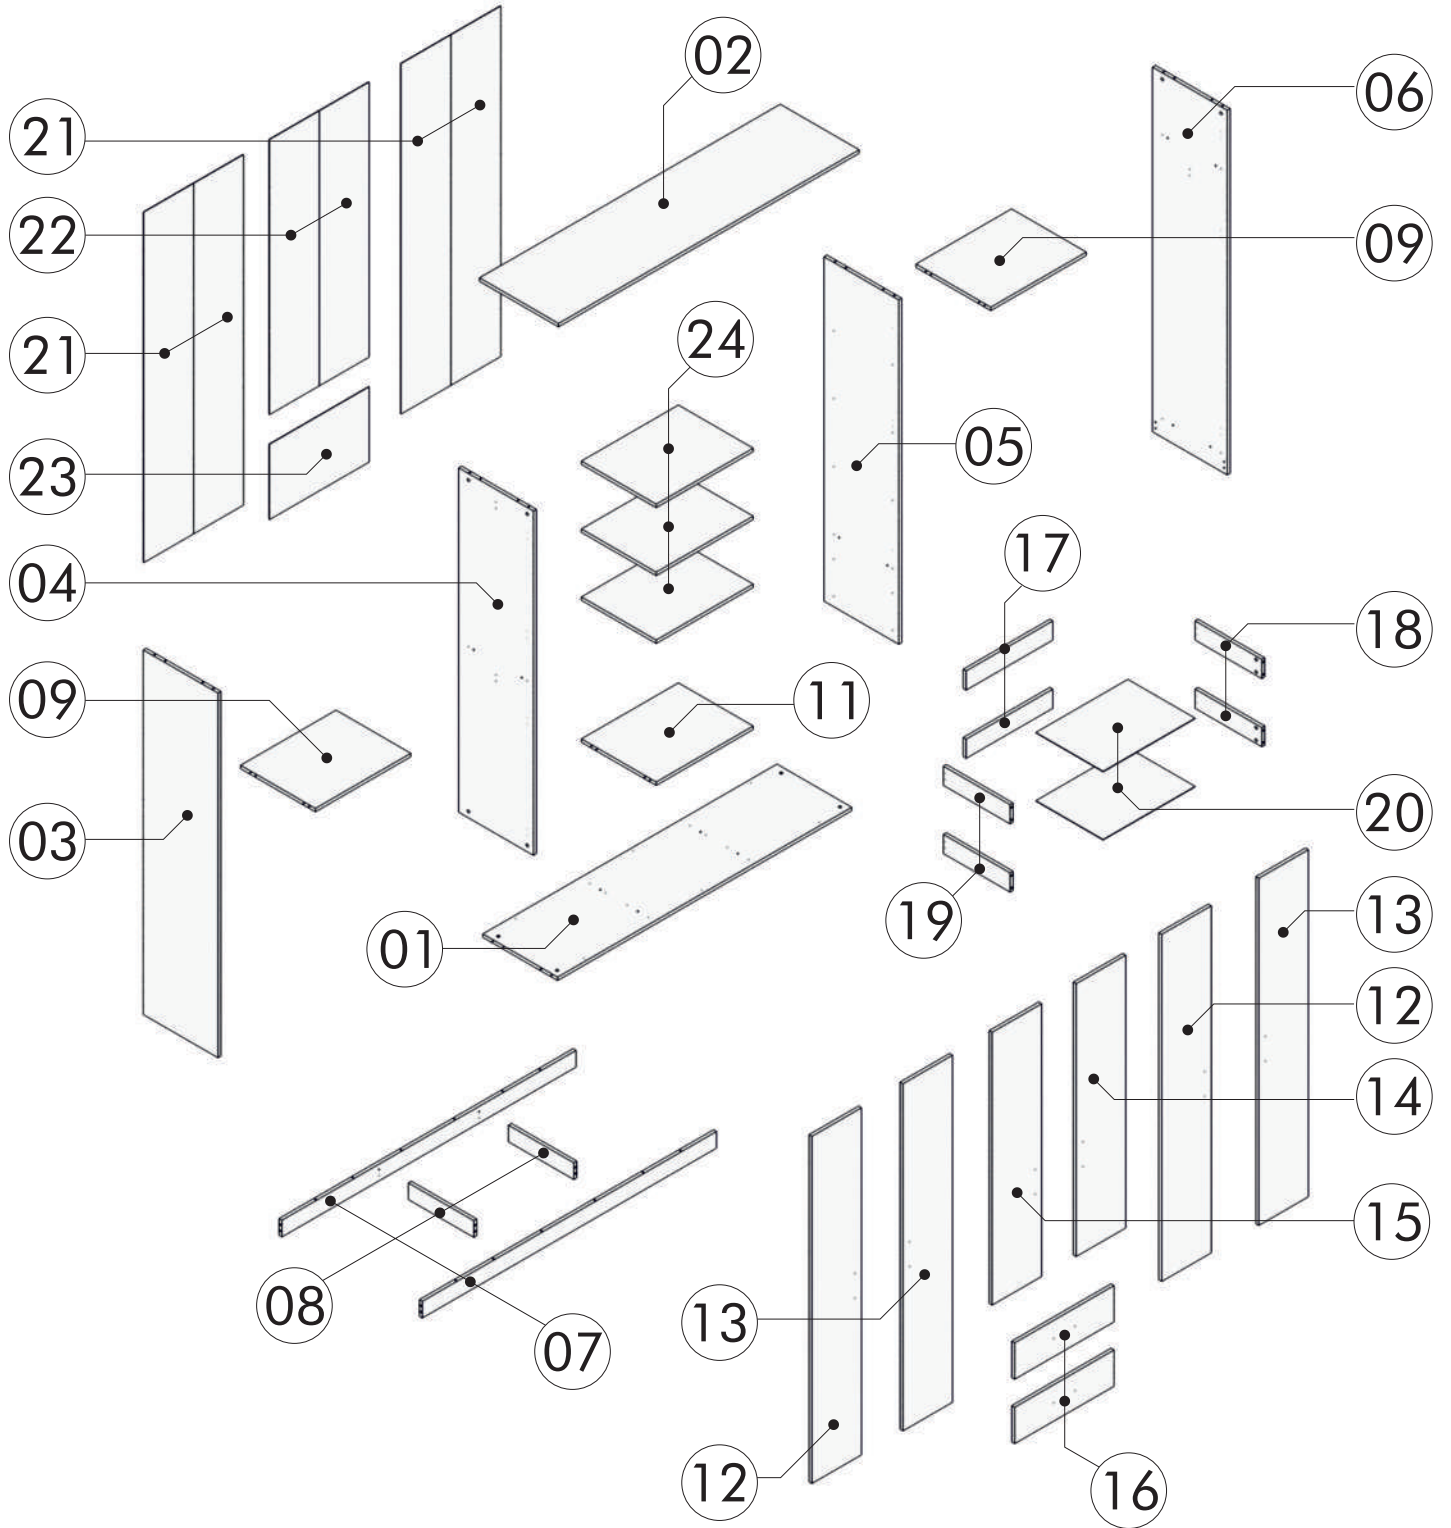

During installation, carefully review all steps in the manual.

After the installation process is completed, check the integrity of all connection points.

After the assembly, carry the product as 2 people.

You can contact our company about the topics you are curious about.

PARÇA LİSTESİ / LIST OF PART

AKSESUAR LİSTESİ / LIST OF ACCESSORY

Tanım / Code	Ebat / Dimension	Adet / Pieces	AKSESUAR LİSTESİ / LIST OF ACCESSORY		
1	1761 x 448 x 18	1	 x52	 x40	 x40
2	1799 x 473 x 18	1	A01 Kavela	A02 Dişli Mil	A03 Gövde
3	1890 x 448 x 18	1			
4	1785 x 448 x 18	1	 x184	 x96	 x18
5	1785 x 448 x 18	1	A05 Arkalık Çivisi	A06 3,5x18	A08 4x50
6	1890 x 448 x 18	1			
7	1761 x 87 x 18	2	 x12	 x16	 x22
8	392 x 87 x 18	2	A10 Raf Pimi	A11 Kulp Vidası	A12 Mentşe Tabanı
9	572 x 448 x 18	2			
11	581 x 448 x 18	1			
12	1798 x 296 x 18	2	 x8	 x14	 x6
13	1798 x 296 x 18	2	A13 Mentşe Düz	A14 Mentşe Yarım Deve	A21 Askı Flaş
14	1413 x 296 x 18	1			
15	1413 x 296 x 18	1			
16	594 x 188 x 18	2	 x20	 x8	 x2
17	519 x 100 x 18	2	A41 Ray Vidası	A77 Kulp	A45 Ray 40 cm
18	400 x 100 x 18	2			
19	400 x 100 x 18	2	 x3		
20	551 x 403 x 3	2			
21	1817 x 299 x 3	4	A67 Askı Borusu 56,5x3		
22	1426 x 299 x 3	2			
24	581 x 448 x 18	3			
23	598 x 391 x 3	1			