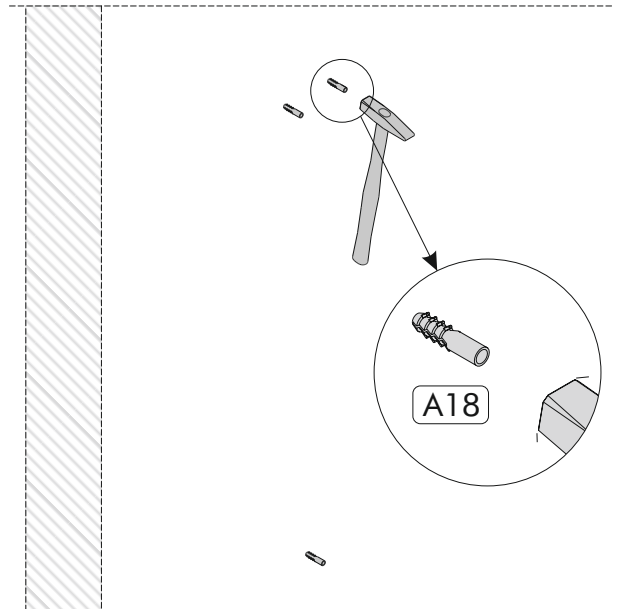

01

02

03

DİKEY / VERTICAL

YATAY / HORIZONTAL

04

İŞARETLEME / MARKING

05

06