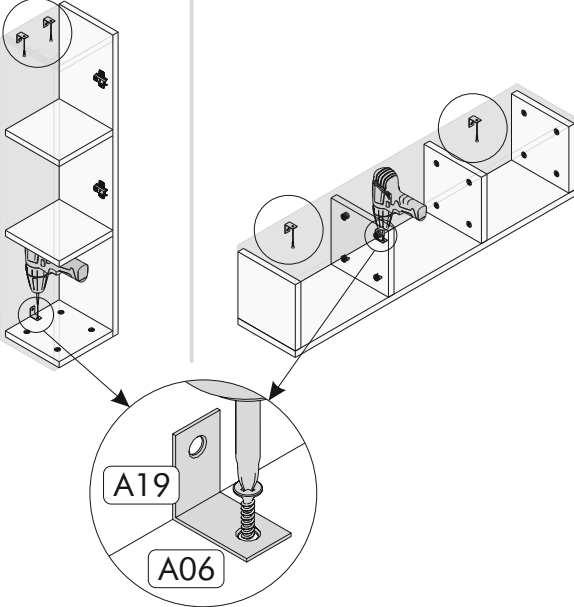

03

DİKEY / VERTICAL

YATAY / HORIZONTAL