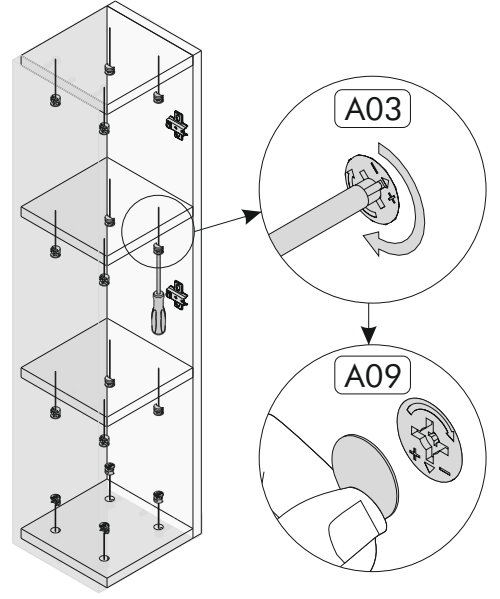

01

02

03

DİKEY / VERTICAL

YATAY / HORIZONTAL

04

İŞARETLEME / MARKING

05

06