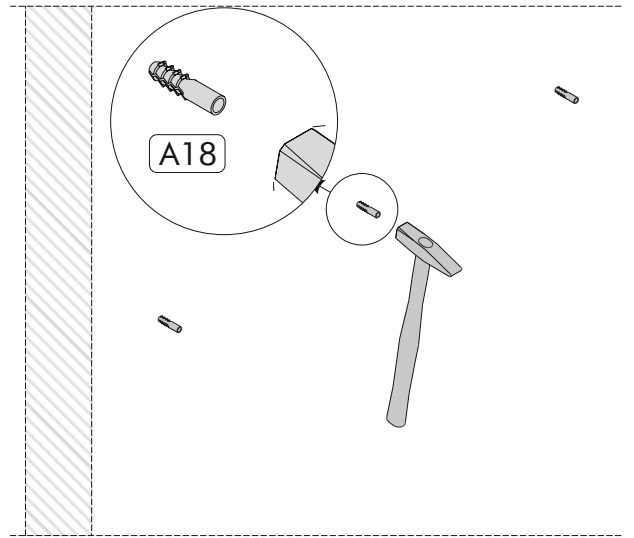

01

02

İŞARETLEME / MARKING

03

04

05