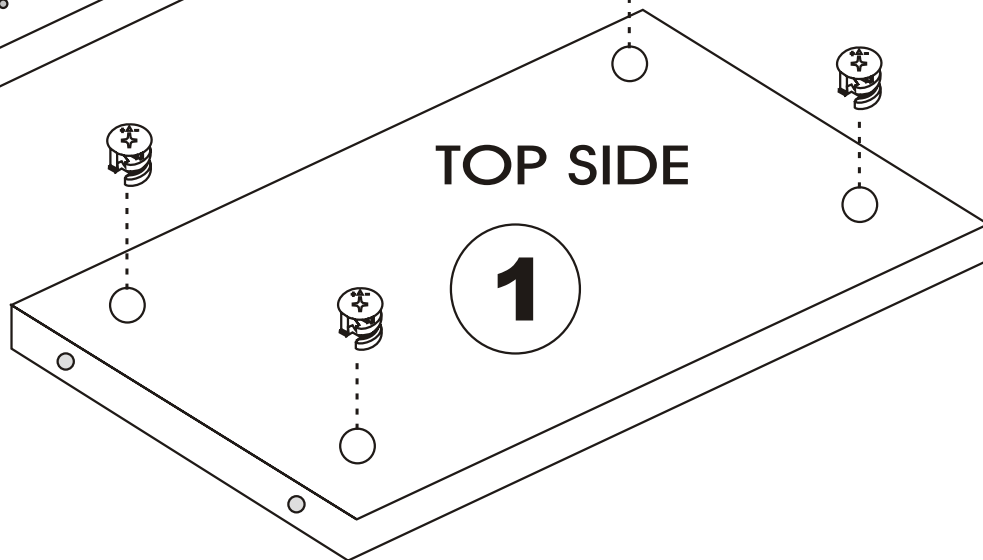

**R25**

**4**

Settings of hinge

Settings of hinge

Settings of hinge

**A** - To connect the hinge to door

**B** - to arrange the door

Arrows to show the directions for arrangement of doors.