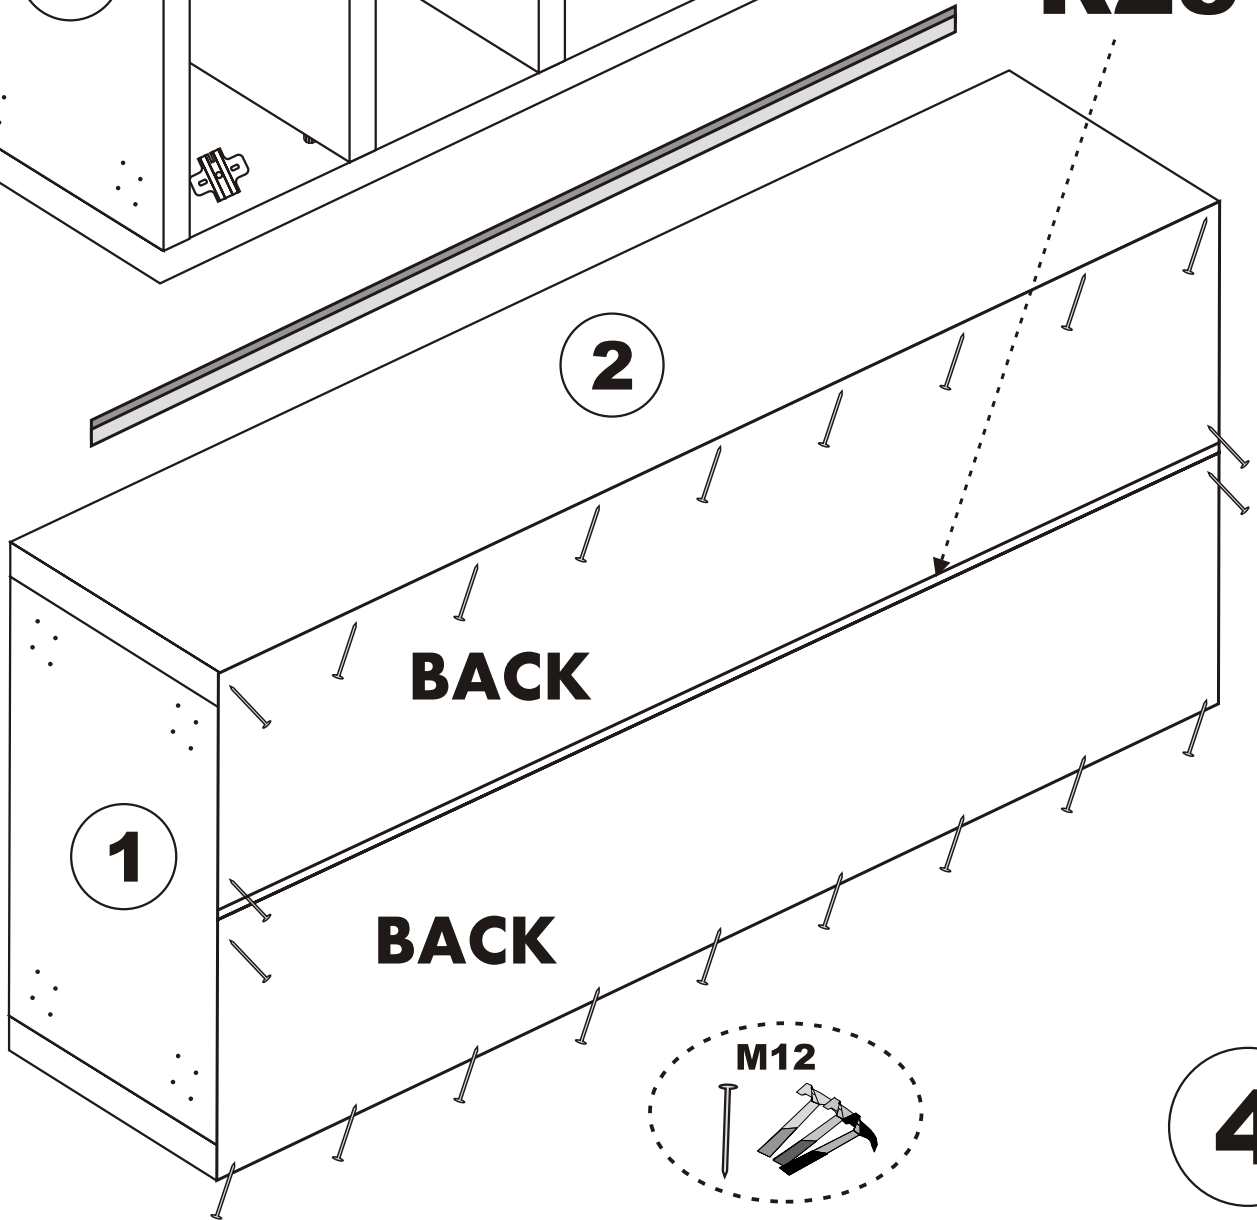

## Accessory List

<b>B10</b>  <b>4X</b>	<b>A1</b> Minifix  <b>8X</b>	<b>A2</b> Minifix  <b>8X</b>	<b>F22</b>  <b>4X</b>
	<b>A3</b>  <b>16X</b>	<b>M18</b>  <b>32X</b>	<b>F21</b>  <b>4X</b>
<b>N20</b>  <b>32X</b>		<b>K03</b>  <b>2X</b>	<b>K05</b>  <b>2X</b>
<b>R25</b>  <b>1X</b>	<b>General View</b>		

**R25**

**4**

Settings of hinge

Settings of hinge

Settings of hinge

**A** - To connect the hinge to door

**B** - to arrange the door

Arrows to show the directions for arrangement of doors.