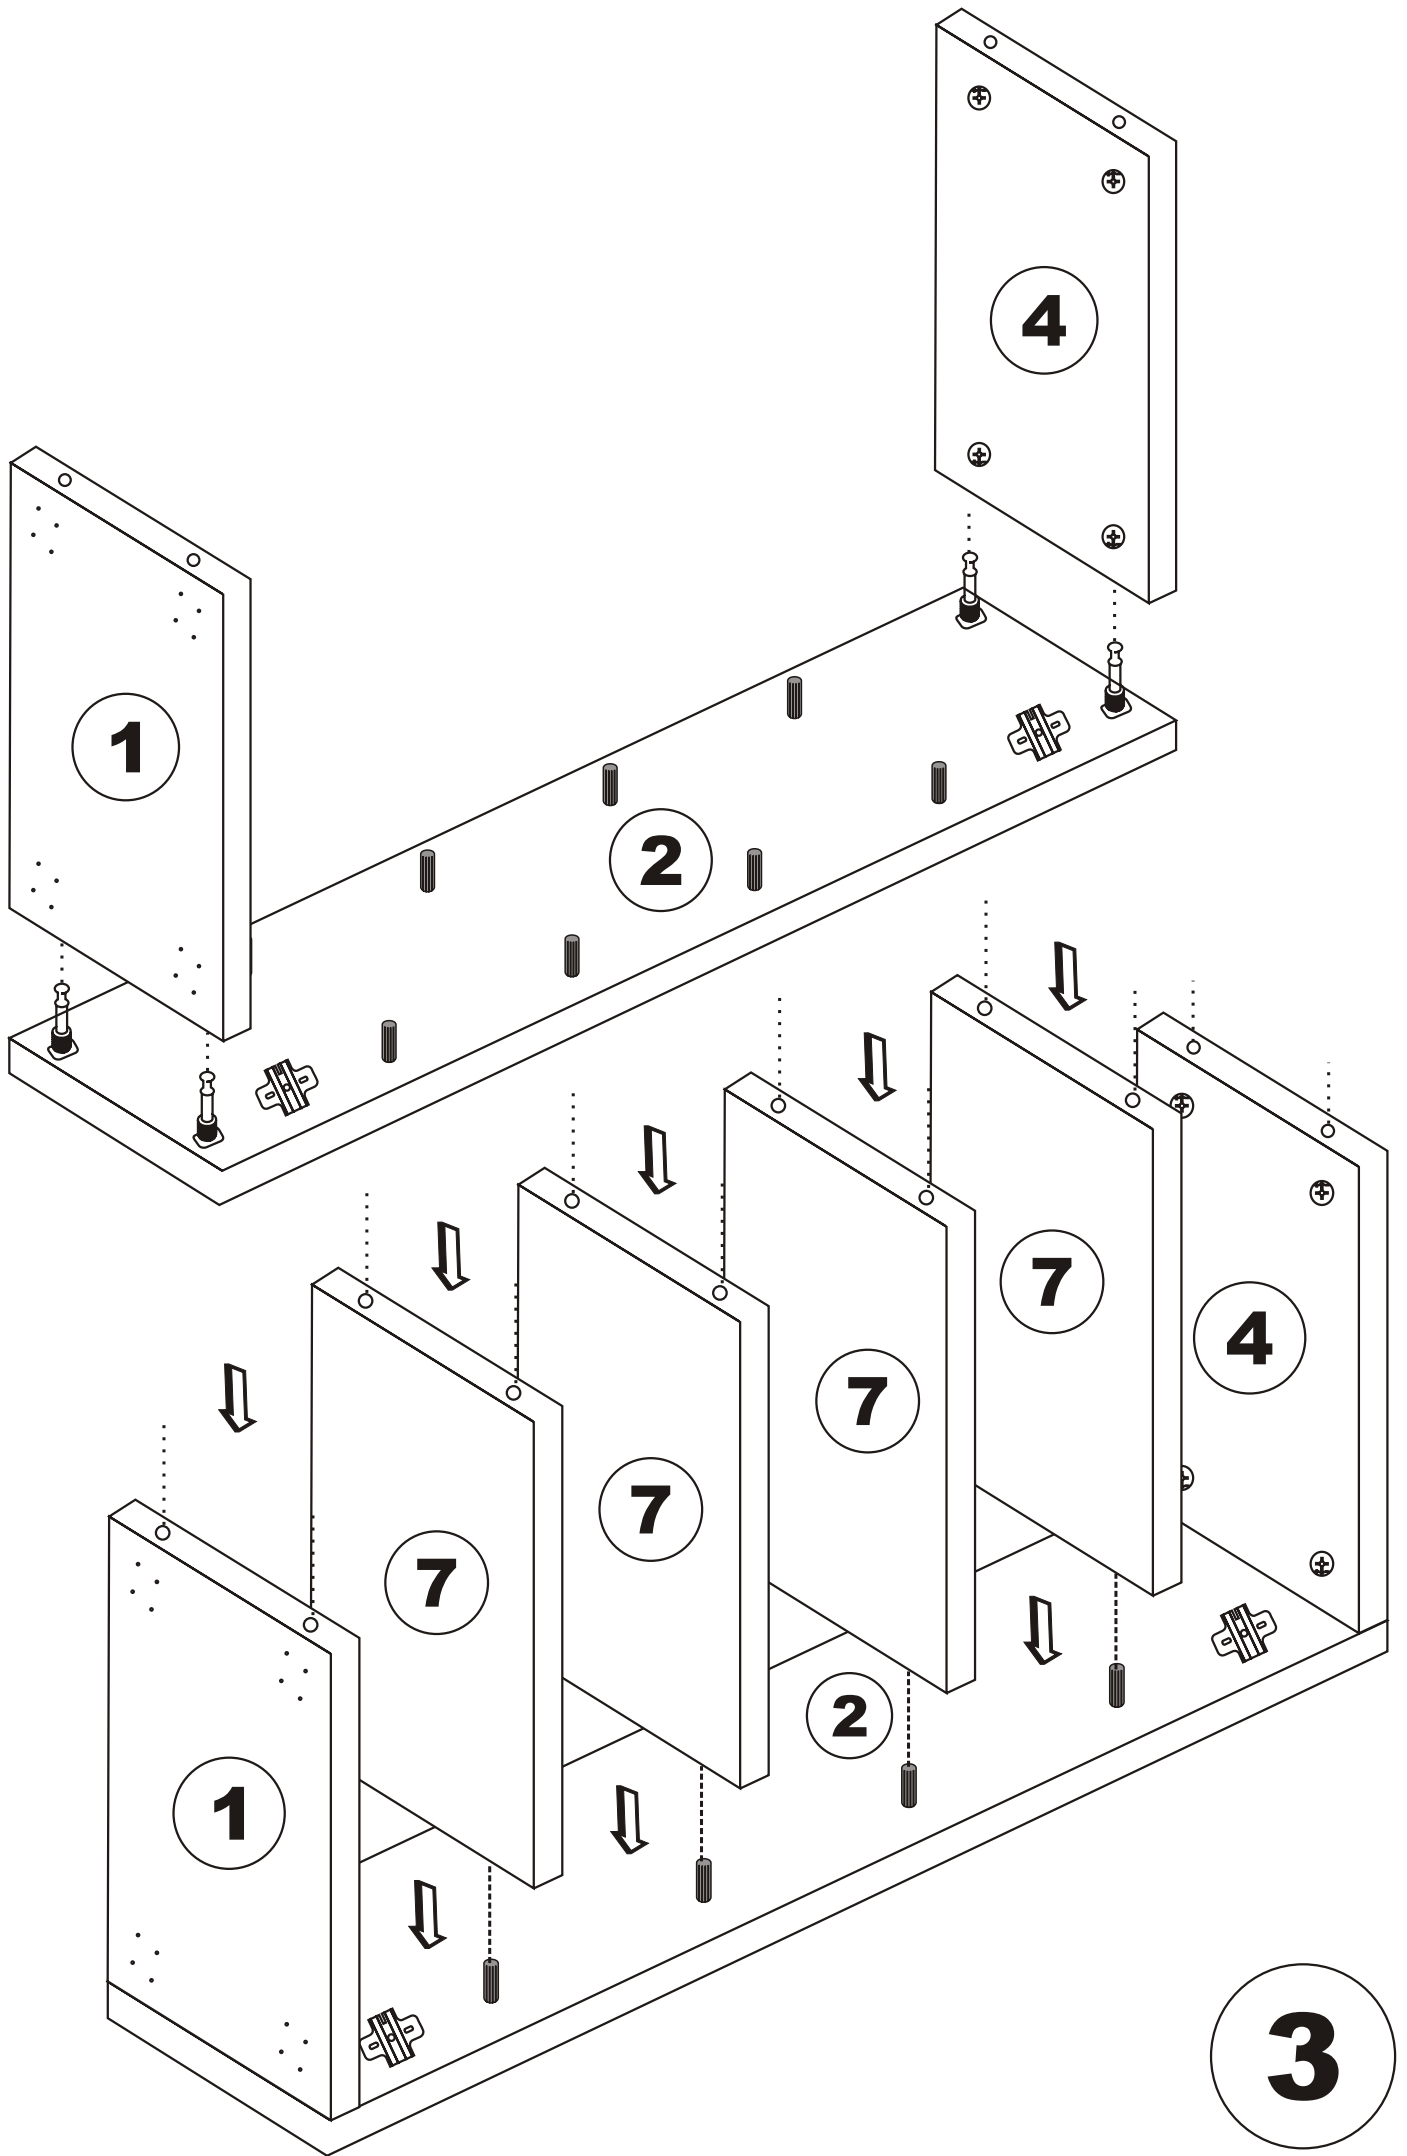

# ATTENTION !!

Minifix is the main connection material used in Decortile products ,  
Before starting assembly , Please check the drawings below

## Accessory List

<b>B10</b>  <b>4X</b>	<b>A1</b> Minifix  <b>8X</b>	<b>A2</b> Minifix  <b>8X</b>	<b>F22</b>  <b>4X</b>
	<b>A3</b>  <b>16X</b>	<b>M18</b>  <b>32X</b>	<b>F21</b>  <b>4X</b>
<b>N20</b>  <b>32X</b>		<b>K03</b>  <b>2X</b>	<b>K05</b>  <b>2X</b>
<b>R25</b>  <b>1X</b>	<b>General View</b>		

**R25**

**4**

Settings of hinge

Settings of hinge

Settings of hinge

**A** - To connect the hinge to door

**B** - to arrange the door

Arrows to show the directions for arrangement of doors.