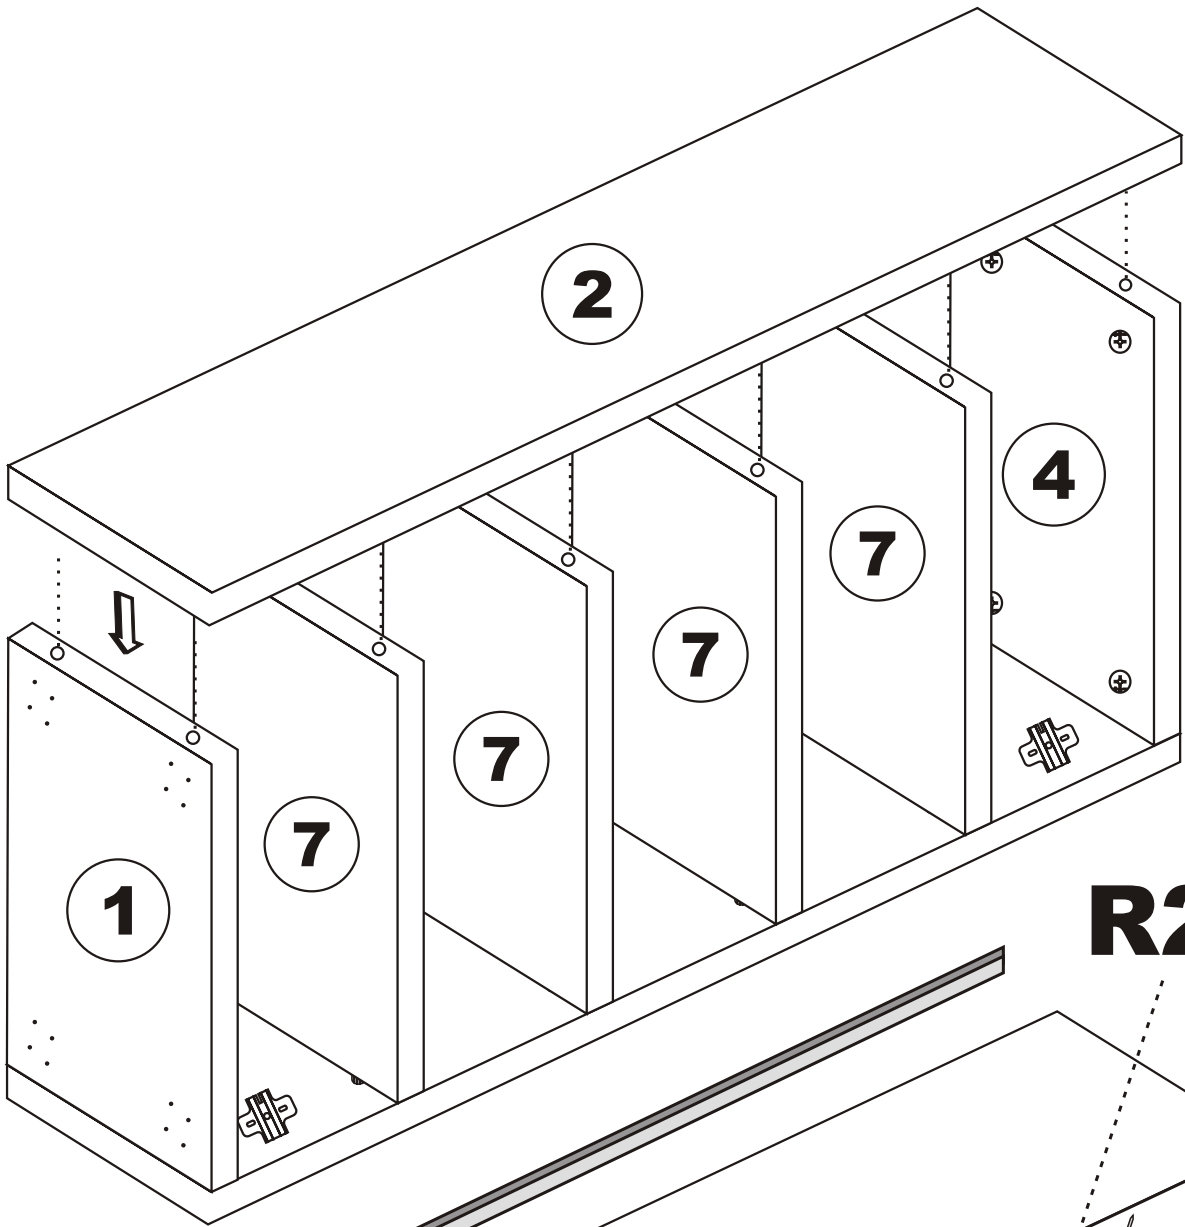

## Accessory List

<b>B10</b>  <b>4X</b>	<b>A1</b> Minifix  <b>8X</b>	<b>A2</b> Minifix  <b>8X</b>	<b>F22</b>  <b>4X</b>
	<b>A3</b>  <b>16X</b>	<b>M18</b>  <b>32X</b>	<b>F21</b>  <b>4X</b>
<b>N20</b>  <b>32X</b>		<b>K03</b>  <b>2X</b>	<b>K05</b>  <b>2X</b>
<b>R25</b>  <b>1X</b>	<b>General View</b>		

**R25**

**4**

Settings of hinge

Settings of hinge

Settings of hinge

**A** - To connect the hinge to door

**B** - to arrange the door

Arrows to show the directions for arrangement of doors.