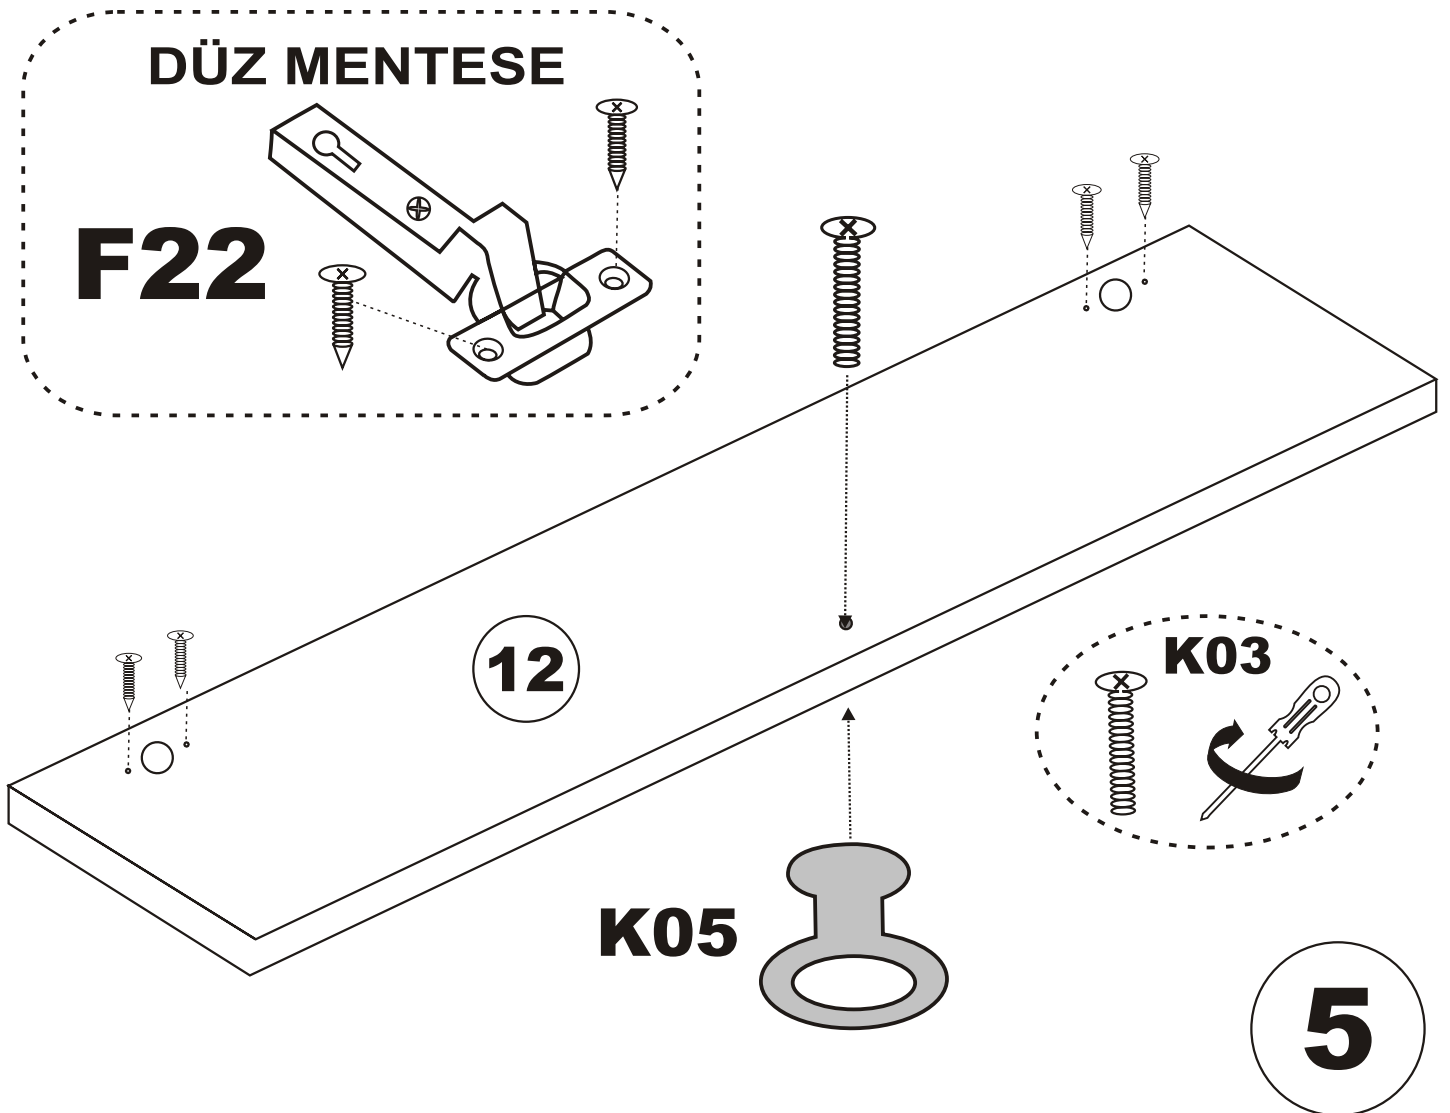

DÜZ MENTESE

F22