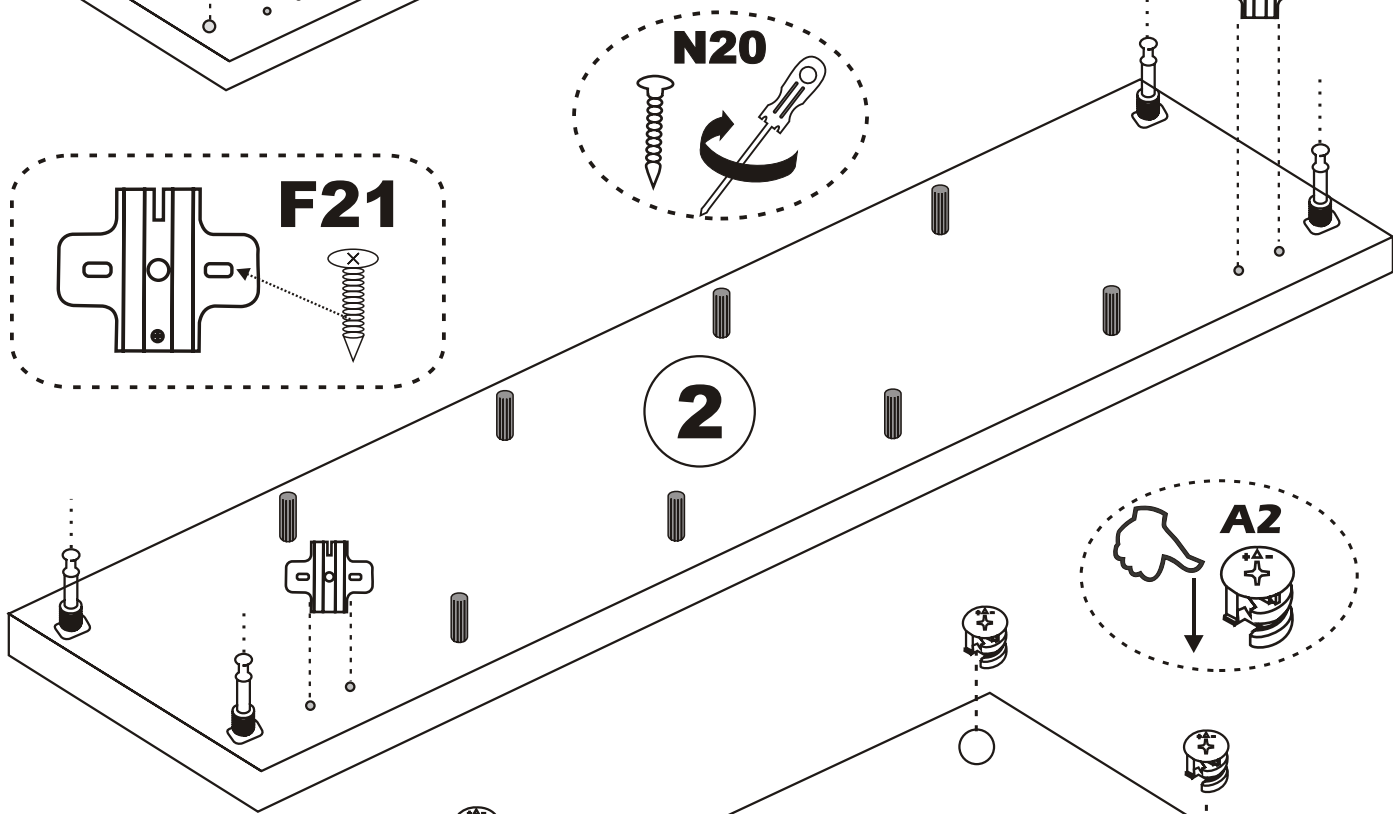

# ATTENTION !!

Minifix is the main connection material used in Decortile products ,  
Before starting assembly , Please check the drawings below

**R25**

**4**

Settings of hinge

Settings of hinge

Settings of hinge

**A** - To connect the hinge to door

**B** - to arrange the door

Arrows to show the directions for arrangement of doors.