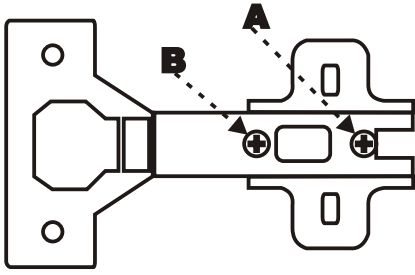

Star Banyo Dolabi

ATTENTION !!

Minifix is the main connection material used in Decortile products ,
Before starting assembly , Please check the drawings below

Accessory List

K05  1X	F50  14X	T12  2X	F22  2X
	L15  2X	N20  12X	F21  2X
K03  2X		N17  1X	

GENERAL VIEW

1

2

Settings of hinge

Settings of hinge

Settings of hinge

A - To connect the hinge to door
B - to arrange the door

Arrows to show the directions for arrangement of doors.