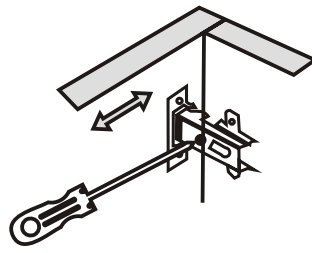

Star Banyo Dolabi

ATTENTION !!

Minifix is the main connection material used in Decortile products ,
Before starting assembly , Please check the drawings below

Accessory List

K05  1X	F50  14X	T12  2X	F22  2X
	L15  2X	N20  12X	F21  2X
K03  2X		N17  1X	

GENERAL VIEW

1

2

Settings of hinge

Settings of hinge

Settings of hinge

A - To connect the hinge to door
B - to arrange the door

Arrows to show the directions for arrangement of doors.