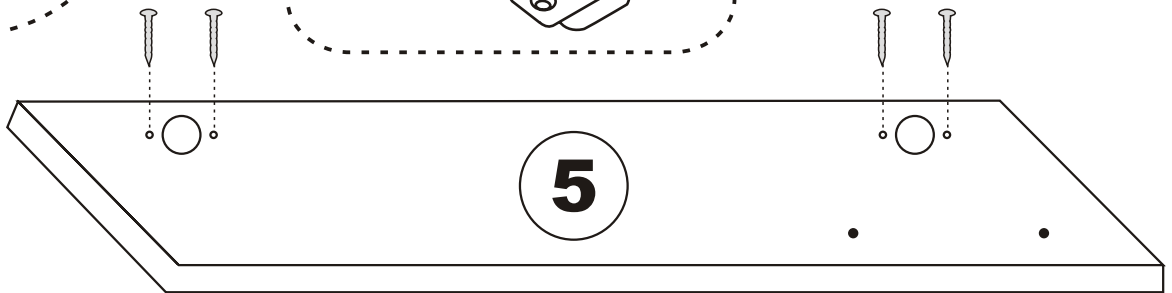

Star Banyo Dolabi

ATTENTION !!

Minifix is the main connection material used in Decortile products ,
Before starting assembly , Please check the drawings below

Accessory List

K05  1X	F50  14X	T12  2X	F22  2X
	L15  2X	N20  12X	F21  2X
K03  2X		N17  1X	

GENERAL VIEW

1

2

Settings of hinge

Settings of hinge

Settings of hinge

A - To connect the hinge to door
B - to arrange the door

Arrows to show the directions for arrangement of doors.