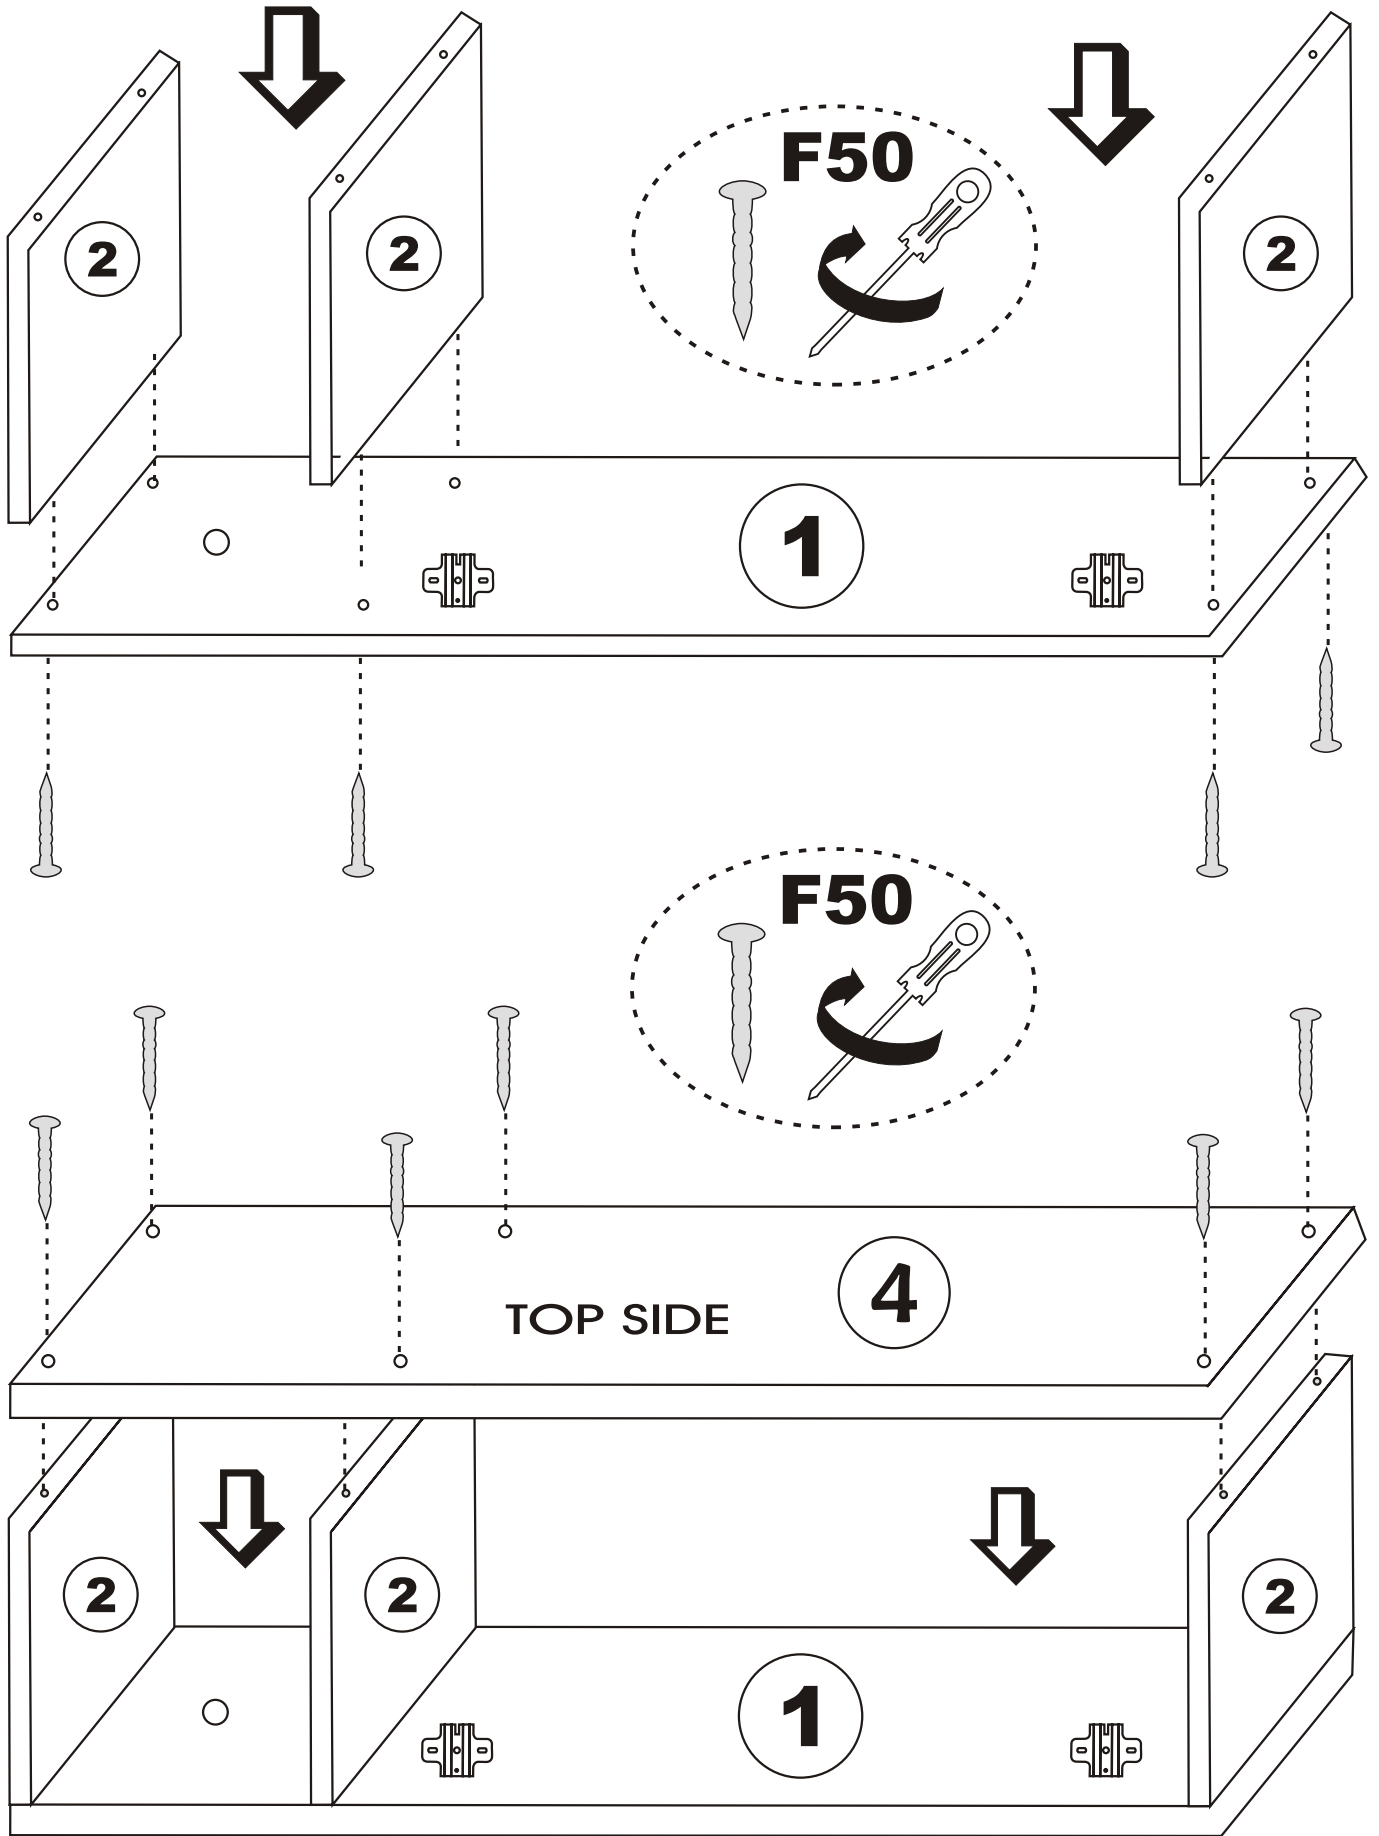

Star Banyo Dolabi

ATTENTION !!

Minifix is the main connection material used in Decortile products ,
Before starting assembly , Please check the drawings below

Accessory List

K05  1X	F50  14X	T12  2X	F22  2X
	L15  2X	N20  12X	F21  2X
K03  2X		N17  1X	

GENERAL VIEW

1

2

Settings of hinge

Settings of hinge

Settings of hinge

A - To connect the hinge to door
B - to arrange the door

Arrows to show the directions for arrangement of doors.