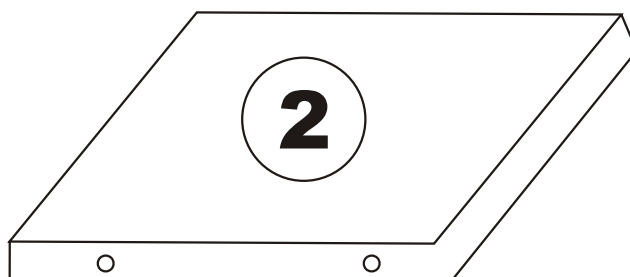

Star Banyo Dolabi

ATTENTION !!

Minifix is the main connection material used in Decortile products ,
Before starting assembly , Please check the drawings below

Accessory List

K05  1X	F50  14X	T12  2X	F22  2X
	L15  2X	N20  12X	F21  2X
K03  2X		N17  1X	

GENERAL VIEW

1

2

Settings of hinge

Settings of hinge

Settings of hinge

A - To connect the hinge to door
B - to arrange the door

Arrows to show the directions for arrangement of doors.