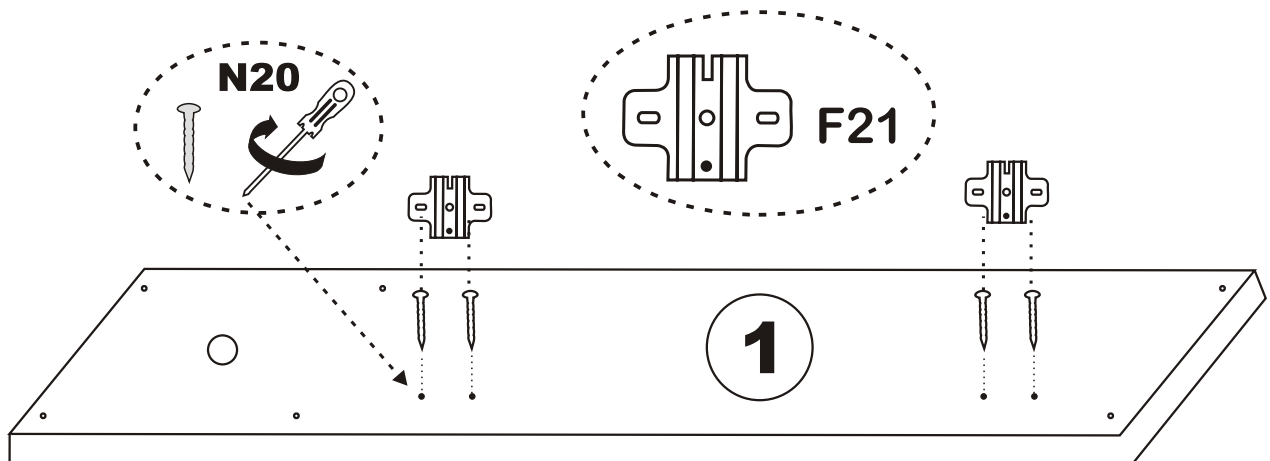

Star Banyo Dolabi

ATTENTION !!

Minifix is the main connection material used in Decortile products ,
Before starting assembly , Please check the drawings below

Accessory List

K05  1X	F50  14X	T12  2X	F22  2X
	L15  2X	N20  12X	F21  2X
K03  2X		N17  1X	

GENERAL VIEW

1

2

Settings of hinge

Settings of hinge

Settings of hinge

A - To connect the hinge to door
B - to arrange the door

Arrows to show the directions for arrangement of doors.