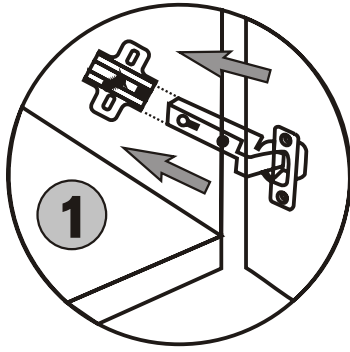

Star Banyo Dolabi

ATTENTION !!

Minifix is the main connection material used in Decortile products ,
Before starting assembly , Please check the drawings below

Accessory List

K05  1X	F50  14X	T12  2X	F22  2X
	L15  2X	N20  12X	F21  2X
K03  2X		N17  1X	

GENERAL VIEW

1

2

Settings of hinge

Settings of hinge

Settings of hinge

A - To connect the hinge to door
B - to arrange the door

Arrows to show the directions for arrangement of doors.