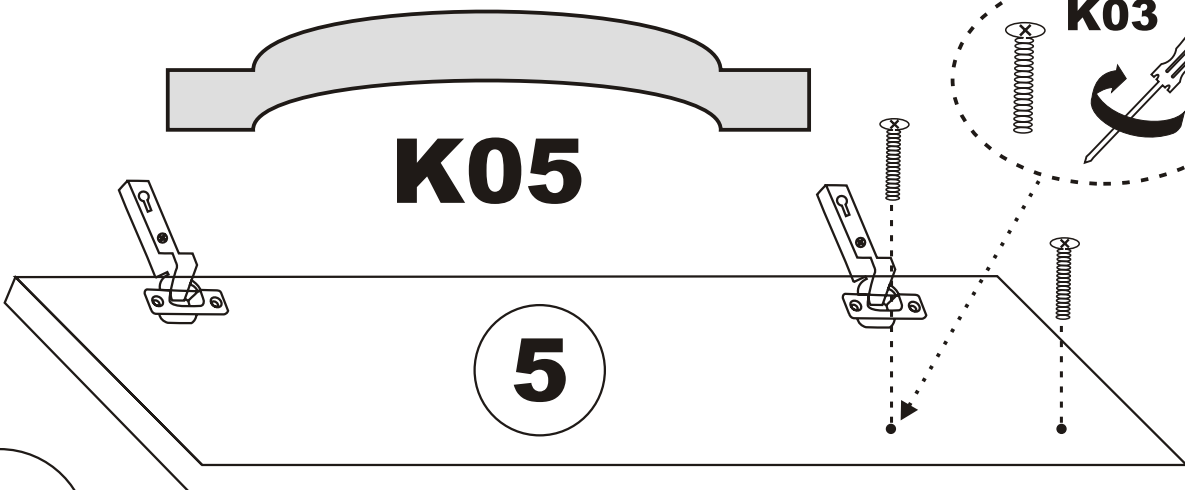

Settings of hinge

Settings of hinge

Settings of hinge

A - To connect the hinge to door
B - to arrange the door

Arrows to show the directions for arrangement of doors.

K05

3