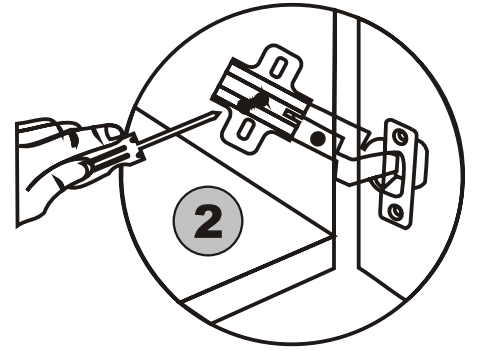

Star Banyo Dolabi

ATTENTION !!

Minifix is the main connection material used in Decortile products ,
Before starting assembly , Please check the drawings below

Accessory List

K05  1X	F50  14X	T12  2X	F22  2X
	L15  2X	N20  12X	F21  2X
K03  2X		N17  1X	

GENERAL VIEW

1

2

Settings of hinge

Settings of hinge

Settings of hinge

A - To connect the hinge to door
B - to arrange the door

Arrows to show the directions for arrangement of doors.