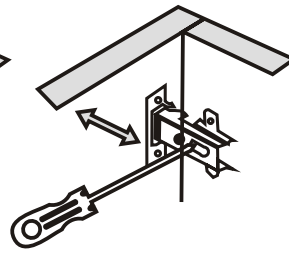

Star Banyo Dolabi

ATTENTION !!

Minifix is the main connection material used in Decortile products ,
Before starting assembly , Please check the drawings below

Accessory List

K05  1X	F50  14X	T12  2X	F22  2X
	L15  2X	N20  12X	F21  2X
K03  2X		N17  1X	

GENERAL VIEW

1

2

Settings of hinge

Settings of hinge

Settings of hinge

A - To connect the hinge to door
B - to arrange the door

Arrows to show the directions for arrangement of doors.