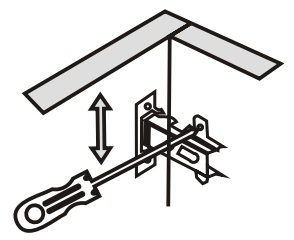

Star Banyo Dolabi

ATTENTION !!

Minifix is the main connection material used in Decortile products ,
Before starting assembly , Please check the drawings below

Accessory List

K05  1X	F50  14X	T12  2X	F22  2X
	L15  2X	N20  12X	F21  2X
K03  2X		N17  1X	

GENERAL VIEW

1

2

Settings of hinge

Settings of hinge

Settings of hinge

A - To connect the hinge to door
B - to arrange the door

Arrows to show the directions for arrangement of doors.