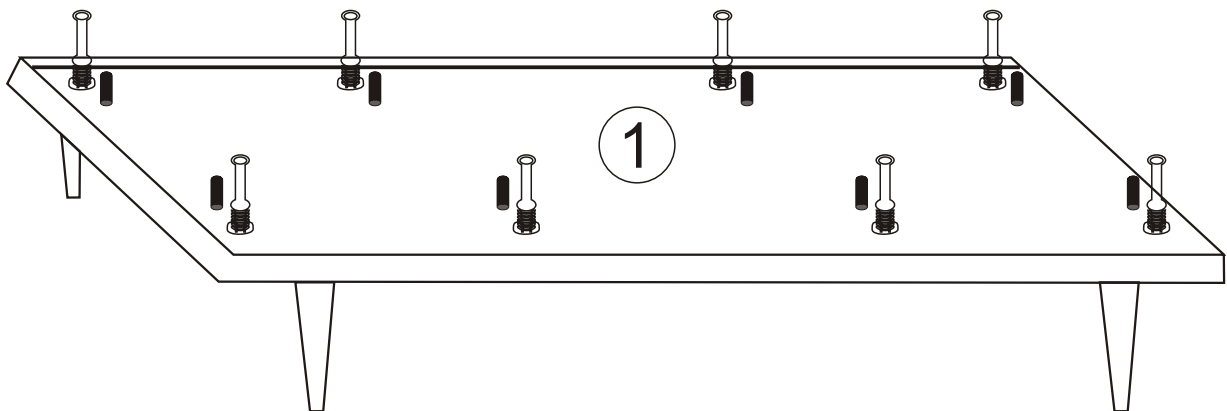

# **CORDOBA KONSOL**

---

## **Assembly Manual**

---

**Kalune Design**  
Furniture

# CORDOBA KONSOL

ATTENTION !!

Minifix is the main connection material used in Decortile products ,  
Before starting assembly , Please check the drawings below