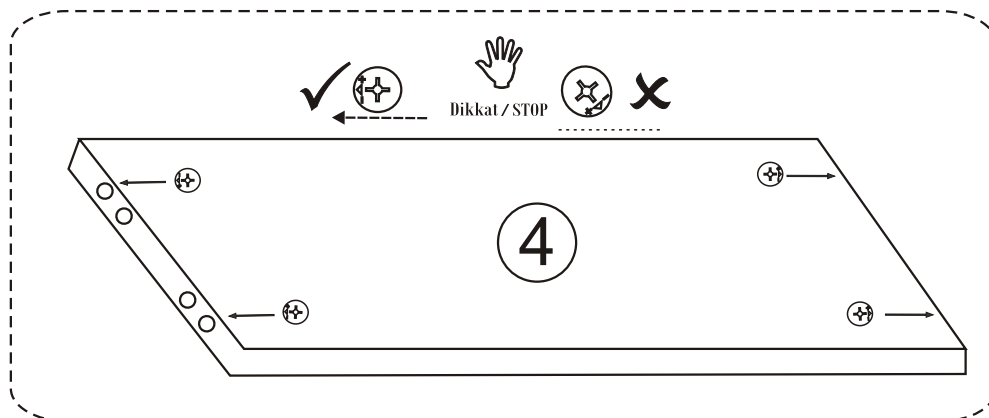

CORDOBA KONSOL

ATTENTION !!

Minifix is the main connection material used in Decortile products ,
Before starting assembly , Please check the drawings below

Accessory List

B10 5X	A1 Minifix 32X	A2 Minifix 32X	A3 24X	F12 4X
F21 4X	N20 3.5x18 40X	T24 8X	T25 1X	Z15 8X
F22 4X	B6 4X		H15 1X	

General view

1