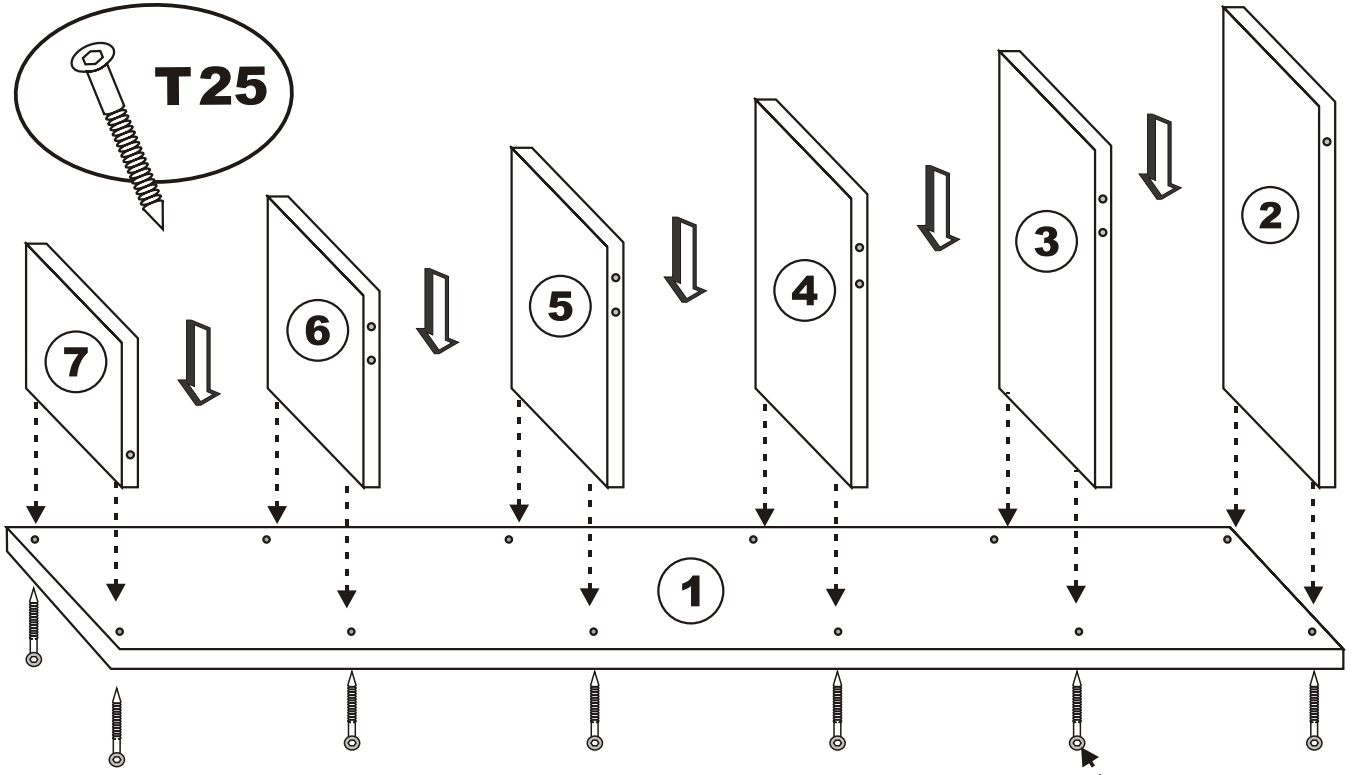

# ATTENTION !!

Minifix is the main connection material used in Decortile products ,  
Before starting assembly , Please check the drawings below

## Accessory List

<b>T25</b>  <b>12X</b>	<b>K14</b>  <b>1X</b>	 <b>10X</b>
---	--	--

General view

**DO NOT USE A HAMMER ,  
YOU CAN INSERT IT WITH  
A SOFT TOOL**

A hammer icon with a large 'X' over it, indicating that a hammer should not be used.