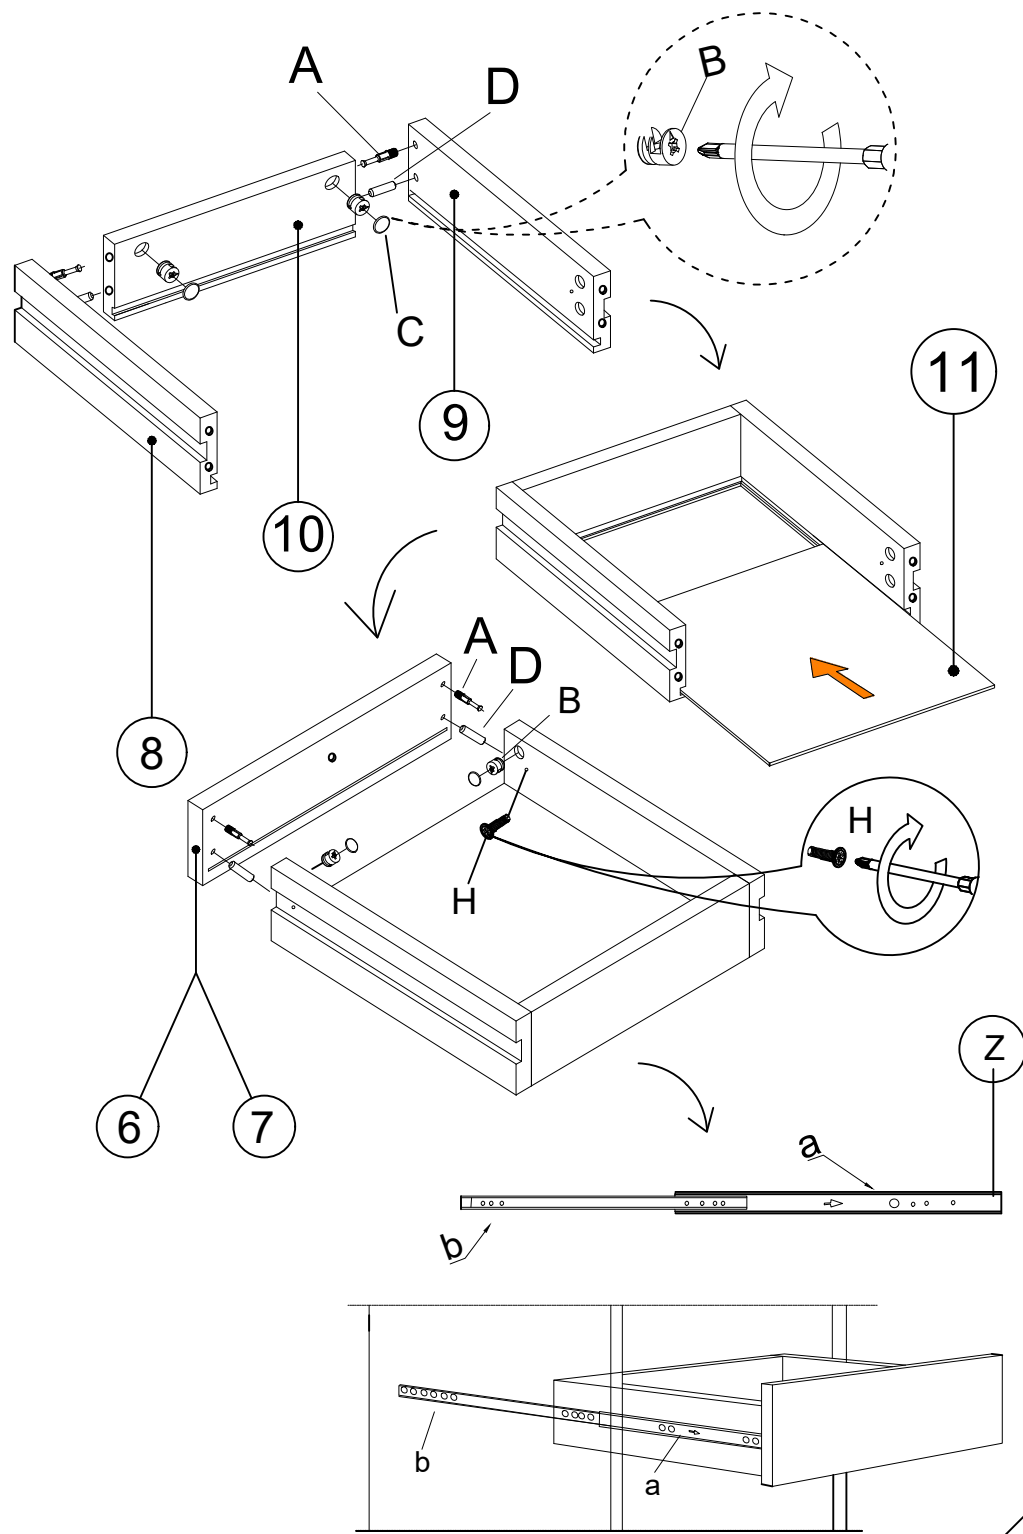

DEC20018 HOLY

DEC20018 HOLY

DECORMET

			
X 24	X 24	X 24	X 24
A	B	C	D
MINIFIX GIB	MINIFIX BODY	MIN.STOPPER	DOWEL

			
X 20	X 8	X 16	X 8
G	H (M4x15)	N	O
3.5 x 18 SCREW	DRAWER SCREW	METRIC SCREW	HANDLE SCREW

				
X 1	X 8	X 4	X 4	X 4
P	R	Z	AJ	BN
ALLEN KEY	HANDLE	342MM DRAWER	PLASTIC JOINING	170mm PVC LEG

DEC20018 HOLY

NO	NAME	PIECE	NO	İSİM	MİKTAR
1	BOTTOM PART	1 PC	1	ALT TABLA	1 Adet
2	LEFT PART	1 PC	2	SOL YAN	1 Adet
3	RIGHT SIDE	1 PC	3	SAĞ YAN	1 Adet
4	REAR TABLE	1 PC	4	ARKALIK	1 Adet
5	TOP TABLE	1 PC	5	ÜST TABLA	1 Adet
6	DRAWER COVER PART SMALL	3 PCS	6	ÇEKMECE ÖNÜ DAR	3 Adet
7	DRAWER COVER PART LARGE	1 PC	7	ÇEKMECE ÖNÜ GENİŞ	1 Adet
8	DRAWER LEFT SIDE PART	4 PCS	8	ÇEKMECE SOL YAN	4 Adet
9	DRAWER RIGHT SIDE PART	4 PCS	9	ÇEKMECE SAĞ YAN	4 Adet
10	DRAWER BACK PARTS	4 PCS	10	ÇEKMECE ARKA PARÇA	4 Adet
11	DRAWER / BOTTOM PART	4 PCS	11	ÇEKMECE ALTLIĞI	4 Adet