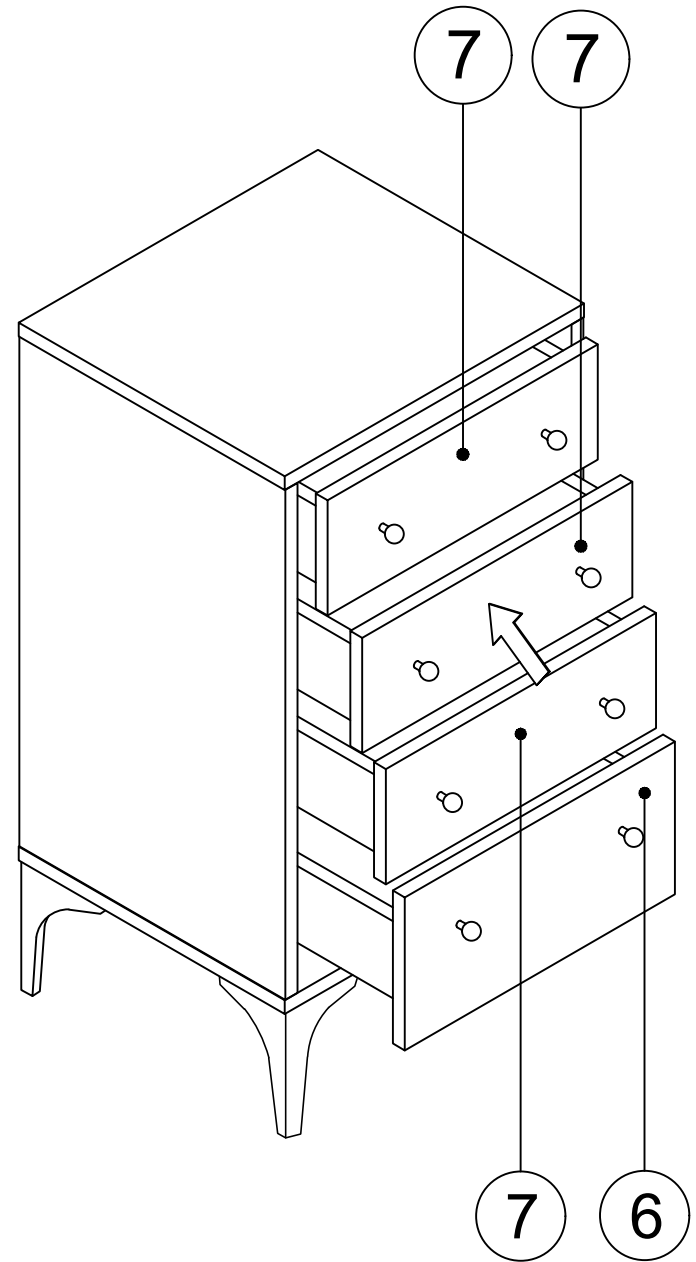

DEC20018 HOLY

DEC20018 HOLY

DECORMET

			
X 24	X 24	X 24	X 24
A	B	C	D
MINIFIX GIB	MINIFIX BODY	MIN.STOPPER	DOWEL

			
X 20	X 8	X 16	X 8
G	H (M4x15)	N	O
3.5 x 18 SCREW	DRAWER SCREW	METRIC SCREW	HANDLE SCREW

				
X 1	X 8	X 4	X 4	X 4
P	R	Z	AJ	BN
ALLEN KEY	HANDLE	342MM DRAWER	PLASTIC JOINING	170mm PVC LEG

DEC20018 HOLY

NO	NAME	PIECE	NO	İSİM	MİKTAR
1	BOTTOM PART	1 PC	1	ALT TABLA	1 Adet
2	LEFT PART	1 PC	2	SOL YAN	1 Adet
3	RIGHT SIDE	1 PC	3	SAĞ YAN	1 Adet
4	REAR TABLE	1 PC	4	ARKALIK	1 Adet
5	TOP TABLE	1 PC	5	ÜST TABLA	1 Adet
6	DRAWER COVER PART SMALL	3 PCS	6	ÇEKMECE ÖNÜ DAR	3 Adet
7	DRAWER COVER PART LARGE	1 PC	7	ÇEKMECE ÖNÜ GENİŞ	1 Adet
8	DRAWER LEFT SIDE PART	4 PCS	8	ÇEKMECE SOL YAN	4 Adet
9	DRAWER RIGHT SIDE PART	4 PCS	9	ÇEKMECE SAĞ YAN	4 Adet
10	DRAWER BACK PARTS	4 PCS	10	ÇEKMECE ARKA PARÇA	4 Adet
11	DRAWER / BOTTOM PART	4 PCS	11	ÇEKMECE ALTLIĞI	4 Adet