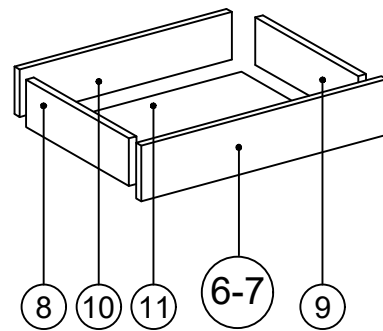

DEC20018 HOLY

DEC20018 HOLY

DECORMET

			
X 24	X 24	X 24	X 24
A	B	C	D
MINIFIX GIB	MINIFIX BODY	MIN.STOPPER	DOWEL

			
X 20	X 8	X 16	X 8
G	H (M4x15)	N	O
3.5 x 18 SCREW	DRAWER SCREW	METRIC SCREW	HANDLE SCREW

				
X 1	X 8	X 4	X 4	X 4
P	R	Z	AJ	BN
ALLEN KEY	HANDLE	342MM DRAWER	PLASTIC JOINING	170mm PVC LEG

DEC20018 HOLY

NO	NAME	PIECE	NO	İSİM	MİKTAR
1	BOTTOM PART	1 PC	1	ALT TABLA	1 Adet
2	LEFT PART	1 PC	2	SOL YAN	1 Adet
3	RIGHT SIDE	1 PC	3	SAĞ YAN	1 Adet
4	REAR TABLE	1 PC	4	ARKALIK	1 Adet
5	TOP TABLE	1 PC	5	ÜST TABLA	1 Adet
6	DRAWER COVER PART SMALL	3 PCS	6	ÇEKMECE ÖNÜ DAR	3 Adet
7	DRAWER COVER PART LARGE	1 PC	7	ÇEKMECE ÖNÜ GENİŞ	1 Adet
8	DRAWER LEFT SIDE PART	4 PCS	8	ÇEKMECE SOL YAN	4 Adet
9	DRAWER RIGHT SIDE PART	4 PCS	9	ÇEKMECE SAĞ YAN	4 Adet
10	DRAWER BACK PARTS	4 PCS	10	ÇEKMECE ARKA PARÇA	4 Adet
11	DRAWER / BOTTOM PART	4 PCS	11	ÇEKMECE ALTLIĞI	4 Adet