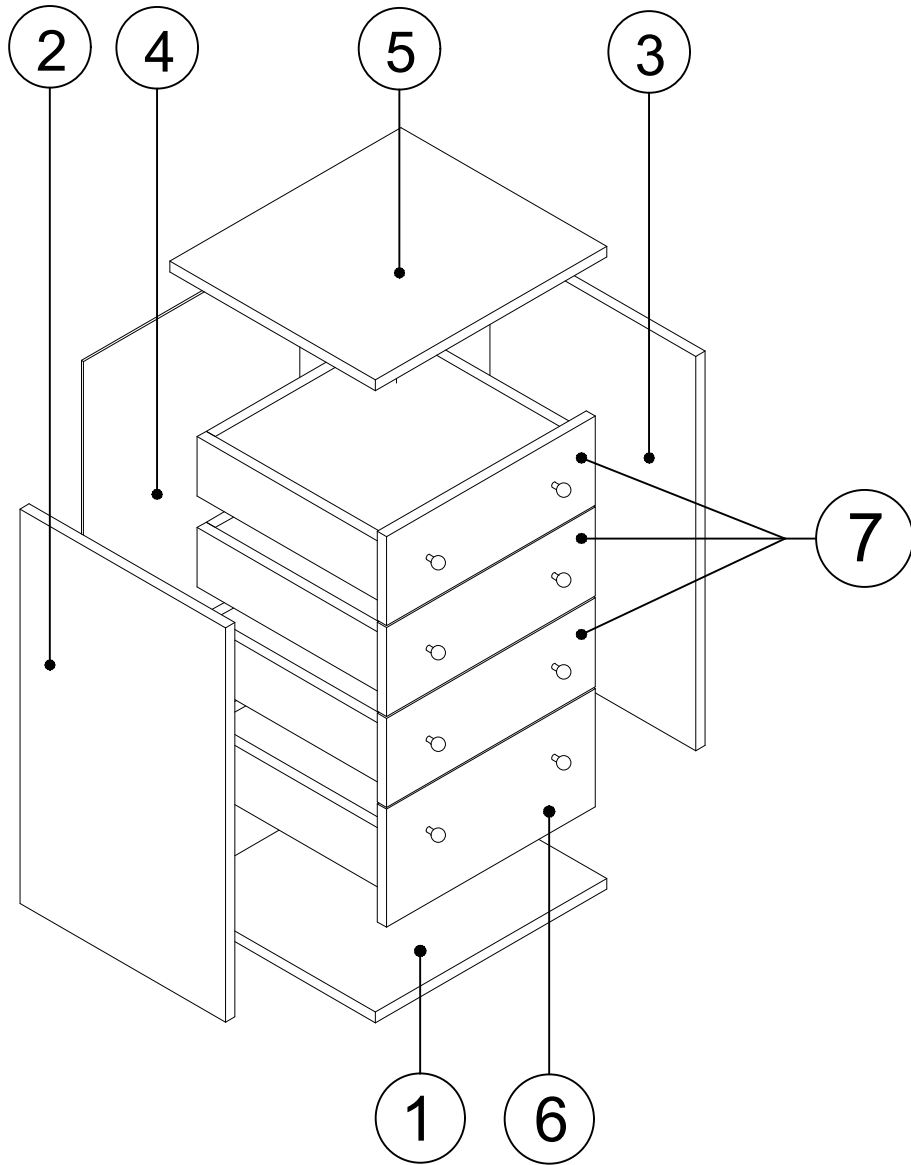

DEC20018 HOLY

DEC20018 HOLY

DECORMET

			
X 24	X 24	X 24	X 24
A	B	C	D
MINIFIX GIB	MINIFIX BODY	MIN.STOPPER	DOWEL

			
X 20	X 8	X 16	X 8
G	H (M4x15)	N	O
3.5 x 18 SCREW	DRAWER SCREW	METRIC SCREW	HANDLE SCREW

				
X 1	X 8	X 4	X 4	X 4
P	R	Z	AJ	BN
ALLEN KEY	HANDLE	342MM DRAWER	PLASTIC JOINING	170mm PVC LEG

DEC20018 HOLY

NO	NAME	PIECE	NO	İSİM	MİKTAR
1	BOTTOM PART	1 PC	1	ALT TABLA	1 Adet
2	LEFT PART	1 PC	2	SOL YAN	1 Adet
3	RIGHT SIDE	1 PC	3	SAĞ YAN	1 Adet
4	REAR TABLE	1 PC	4	ARKALIK	1 Adet
5	TOP TABLE	1 PC	5	ÜST TABLA	1 Adet
6	DRAWER COVER PART SMALL	3 PCS	6	ÇEKMECE ÖNÜ DAR	3 Adet
7	DRAWER COVER PART LARGE	1 PC	7	ÇEKMECE ÖNÜ GENİŞ	1 Adet
8	DRAWER LEFT SIDE PART	4 PCS	8	ÇEKMECE SOL YAN	4 Adet
9	DRAWER RIGHT SIDE PART	4 PCS	9	ÇEKMECE SAĞ YAN	4 Adet
10	DRAWER BACK PARTS	4 PCS	10	ÇEKMECE ARKA PARÇA	4 Adet
11	DRAWER / BOTTOM PART	4 PCS	11	ÇEKMECE ALTLIĞI	4 Adet