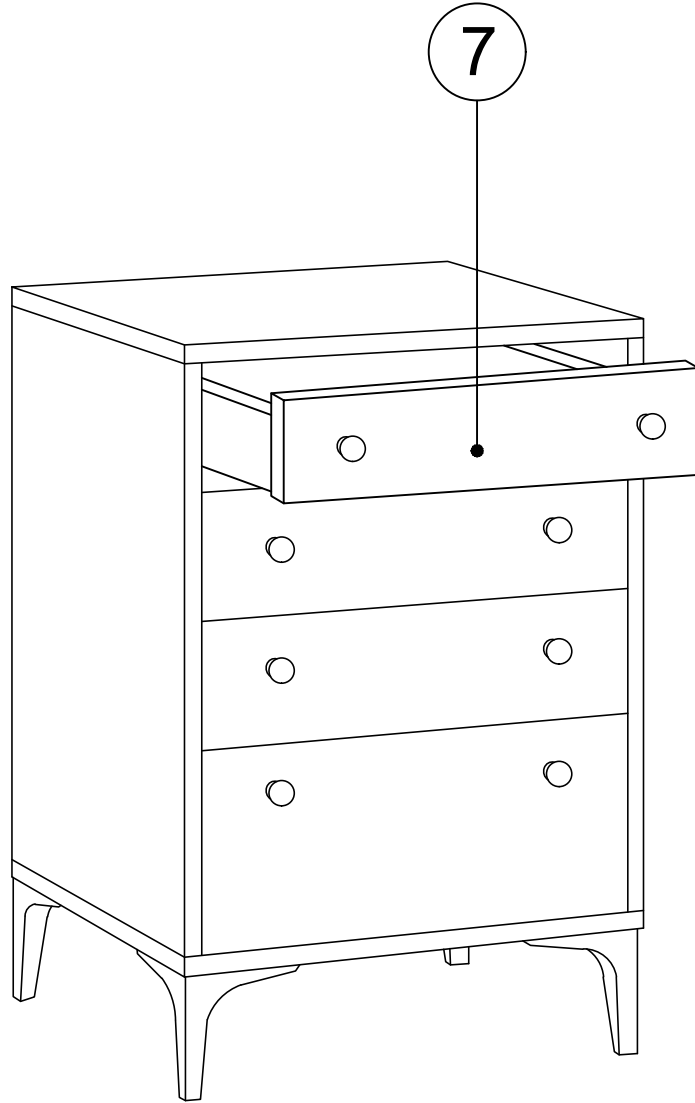

DEC20018 HOLY

DEC20018 HOLY

DECORMET

			
X 24	X 24	X 24	X 24
A	B	C	D
MINIFIX GIB	MINIFIX BODY	MIN.STOPPER	DOWEL

			
X 20	X 8	X 16	X 8
G	H (M4x15)	N	O
3.5 x 18 SCREW	DRAWER SCREW	METRIC SCREW	HANDLE SCREW

				
X 1	X 8	X 4	X 4	X 4
P	R	Z	AJ	BN
ALLEN KEY	HANDLE	342MM DRAWER	PLASTIC JOINING	170mm PVC LEG

DEC20018 HOLY

NO	NAME	PIECE	NO	İSİM	MİKTAR
1	BOTTOM PART	1 PC	1	ALT TABLA	1 Adet
2	LEFT PART	1 PC	2	SOL YAN	1 Adet
3	RIGHT SIDE	1 PC	3	SAĞ YAN	1 Adet
4	REAR TABLE	1 PC	4	ARKALIK	1 Adet
5	TOP TABLE	1 PC	5	ÜST TABLA	1 Adet
6	DRAWER COVER PART SMALL	3 PCS	6	ÇEKMECE ÖNÜ DAR	3 Adet
7	DRAWER COVER PART LARGE	1 PC	7	ÇEKMECE ÖNÜ GENİŞ	1 Adet
8	DRAWER LEFT SIDE PART	4 PCS	8	ÇEKMECE SOL YAN	4 Adet
9	DRAWER RIGHT SIDE PART	4 PCS	9	ÇEKMECE SAĞ YAN	4 Adet
10	DRAWER BACK PARTS	4 PCS	10	ÇEKMECE ARKA PARÇA	4 Adet
11	DRAWER / BOTTOM PART	4 PCS	11	ÇEKMECE ALTLIĞI	4 Adet