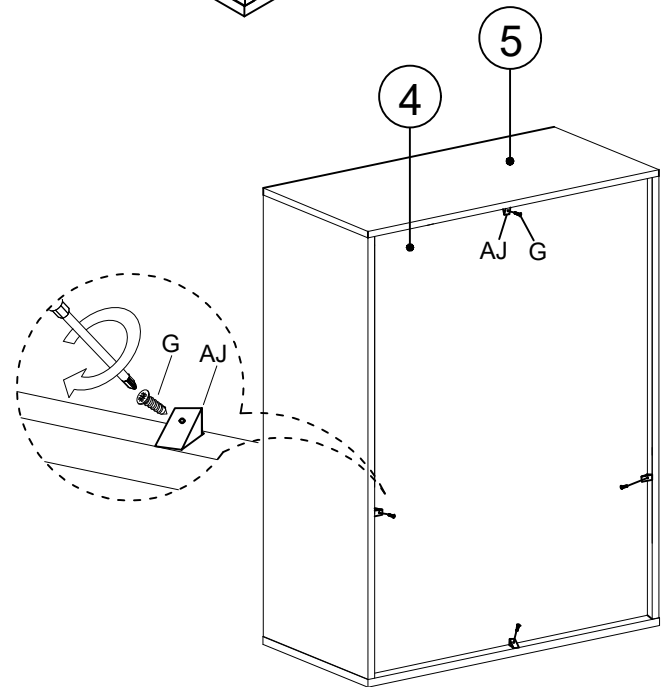

DEC20018 HOLY

DEC20018 HOLY

DECORMET

			
X 24	X 24	X 24	X 24
A	B	C	D
MINIFIX GIB	MINIFIX BODY	MIN.STOPPER	DOWEL

			
X 20	X 8	X 16	X 8
G	H (M4x15)	N	O
3.5 x 18 SCREW	DRAWER SCREW	METRIC SCREW	HANDLE SCREW

				
X 1	X 8	X 4	X 4	X 4
P	R	Z	AJ	BN
ALLEN KEY	HANDLE	342MM DRAWER	PLASTIC JOINING	170mm PVC LEG

DEC20018 HOLY

NO	NAME	PIECE	NO	İSİM	MİKTAR
1	BOTTOM PART	1 PC	1	ALT TABLA	1 Adet
2	LEFT PART	1 PC	2	SOL YAN	1 Adet
3	RIGHT SIDE	1 PC	3	SAĞ YAN	1 Adet
4	REAR TABLE	1 PC	4	ARKALIK	1 Adet
5	TOP TABLE	1 PC	5	ÜST TABLA	1 Adet
6	DRAWER COVER PART SMALL	3 PCS	6	ÇEKMECE ÖNÜ DAR	3 Adet
7	DRAWER COVER PART LARGE	1 PC	7	ÇEKMECE ÖNÜ GENİŞ	1 Adet
8	DRAWER LEFT SIDE PART	4 PCS	8	ÇEKMECE SOL YAN	4 Adet
9	DRAWER RIGHT SIDE PART	4 PCS	9	ÇEKMECE SAĞ YAN	4 Adet
10	DRAWER BACK PARTS	4 PCS	10	ÇEKMECE ARKA PARÇA	4 Adet
11	DRAWER / BOTTOM PART	4 PCS	11	ÇEKMECE ALTLIĞI	4 Adet