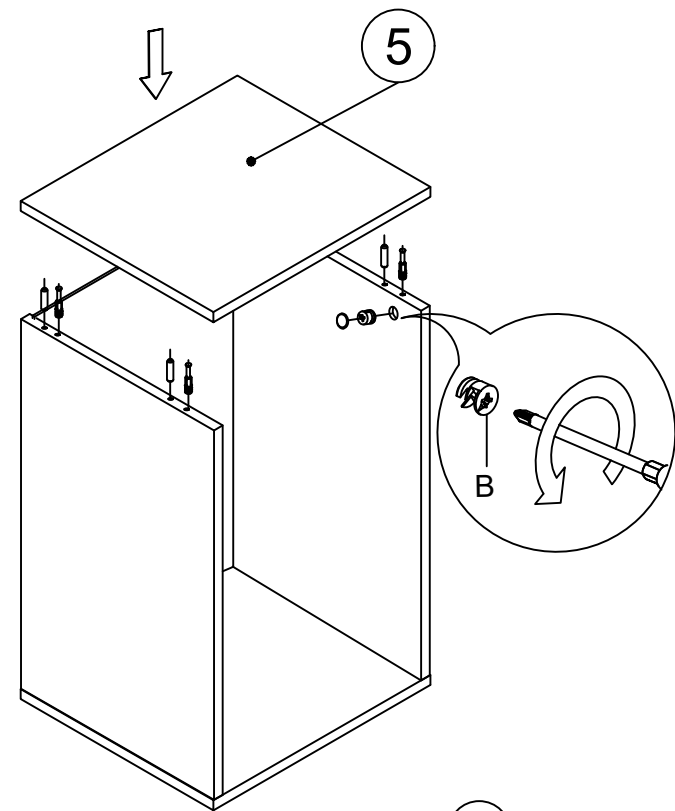

DEC20018 HOLY

DEC20018 HOLY

DECORMET

			
X 24	X 24	X 24	X 24
A	B	C	D
MINIFIX GIB	MINIFIX BODY	MIN.STOPPER	DOWEL

			
X 20	X 8	X 16	X 8
G	H (M4x15)	N	O
3.5 x 18 SCREW	DRAWER SCREW	METRIC SCREW	HANDLE SCREW

				
X 1	X 8	X 4	X 4	X 4
P	R	Z	AJ	BN
ALLEN KEY	HANDLE	342MM DRAWER	PLASTIC JOINING	170mm PVC LEG

DEC20018 HOLY

NO	NAME	PIECE	NO	İSİM	MİKTAR
1	BOTTOM PART	1 PC	1	ALT TABLA	1 Adet
2	LEFT PART	1 PC	2	SOL YAN	1 Adet
3	RIGHT SIDE	1 PC	3	SAĞ YAN	1 Adet
4	REAR TABLE	1 PC	4	ARKALIK	1 Adet
5	TOP TABLE	1 PC	5	ÜST TABLA	1 Adet
6	DRAWER COVER PART SMALL	3 PCS	6	ÇEKMECE ÖNÜ DAR	3 Adet
7	DRAWER COVER PART LARGE	1 PC	7	ÇEKMECE ÖNÜ GENİŞ	1 Adet
8	DRAWER LEFT SIDE PART	4 PCS	8	ÇEKMECE SOL YAN	4 Adet
9	DRAWER RIGHT SIDE PART	4 PCS	9	ÇEKMECE SAĞ YAN	4 Adet
10	DRAWER BACK PARTS	4 PCS	10	ÇEKMECE ARKA PARÇA	4 Adet
11	DRAWER / BOTTOM PART	4 PCS	11	ÇEKMECE ALTLIĞI	4 Adet