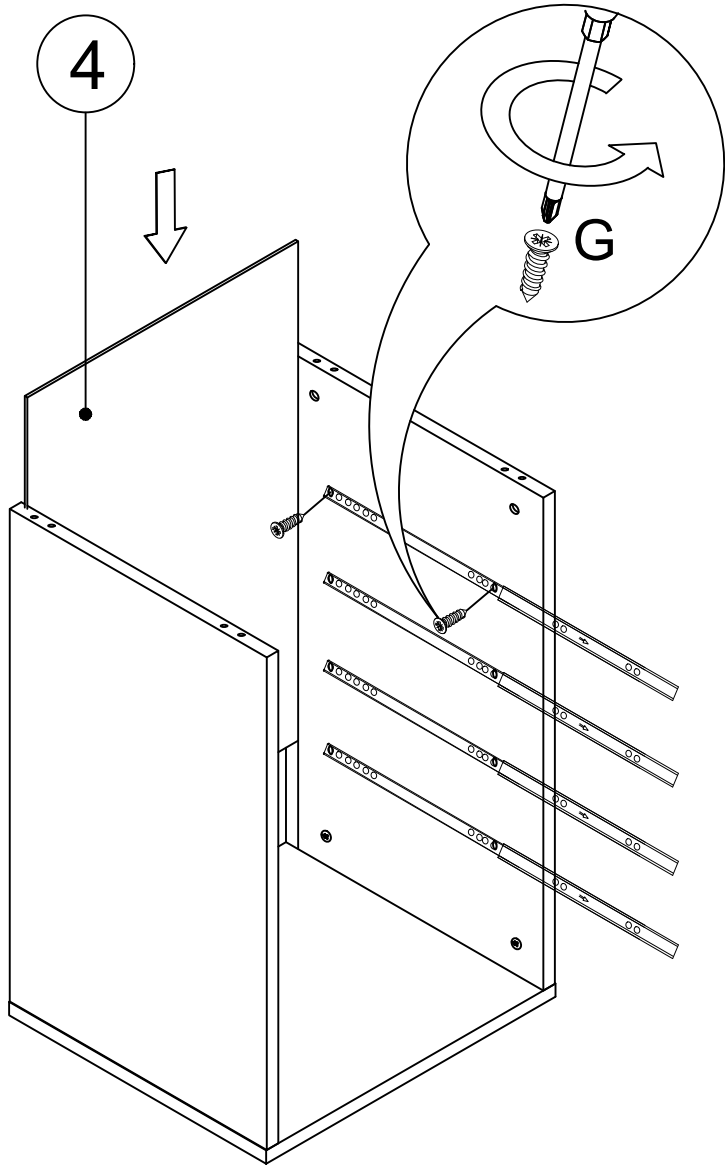

DEC20018 HOLY

DEC20018 HOLY

DECORMET

			
X 24	X 24	X 24	X 24
A	B	C	D
MINIFIX GIB	MINIFIX BODY	MIN.STOPPER	DOWEL

			
X 20	X 8	X 16	X 8
G	H (M4x15)	N	O
3.5 x 18 SCREW	DRAWER SCREW	METRIC SCREW	HANDLE SCREW

				
X 1	X 8	X 4	X 4	X 4
P	R	Z	AJ	BN
ALLEN KEY	HANDLE	342MM DRAWER	PLASTIC JOINING	170mm PVC LEG

DEC20018 HOLY

NO	NAME	PIECE	NO	İSİM	MİKTAR
1	BOTTOM PART	1 PC	1	ALT TABLA	1 Adet
2	LEFT PART	1 PC	2	SOL YAN	1 Adet
3	RIGHT SIDE	1 PC	3	SAĞ YAN	1 Adet
4	REAR TABLE	1 PC	4	ARKALIK	1 Adet
5	TOP TABLE	1 PC	5	ÜST TABLA	1 Adet
6	DRAWER COVER PART SMALL	3 PCS	6	ÇEKMECE ÖNÜ DAR	3 Adet
7	DRAWER COVER PART LARGE	1 PC	7	ÇEKMECE ÖNÜ GENİŞ	1 Adet
8	DRAWER LEFT SIDE PART	4 PCS	8	ÇEKMECE SOL YAN	4 Adet
9	DRAWER RIGHT SIDE PART	4 PCS	9	ÇEKMECE SAĞ YAN	4 Adet
10	DRAWER BACK PARTS	4 PCS	10	ÇEKMECE ARKA PARÇA	4 Adet
11	DRAWER / BOTTOM PART	4 PCS	11	ÇEKMECE ALTLIĞI	4 Adet