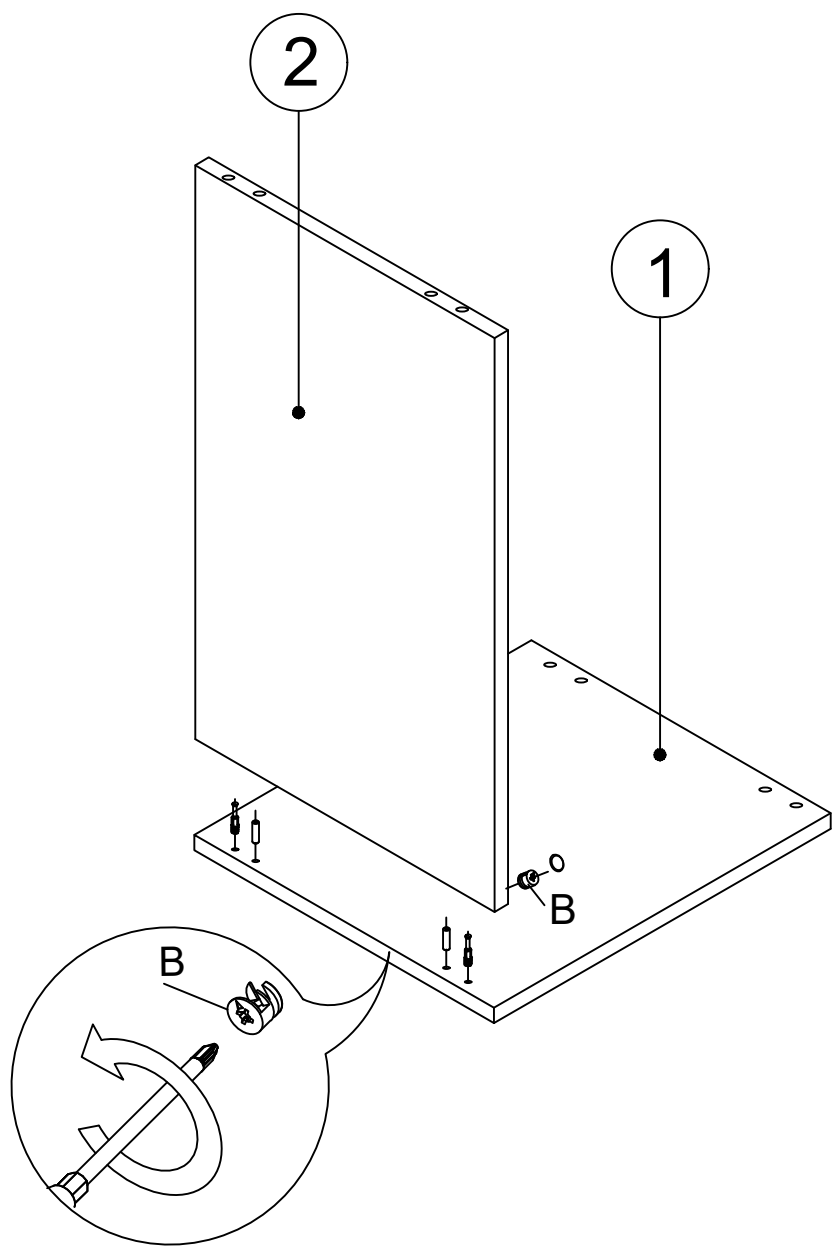

DEC20018 HOLY

DEC20018 HOLY

DECORMET

			
X 24	X 24	X 24	X 24
A	B	C	D
MINIFIX GIB	MINIFIX BODY	MIN.STOPPER	DOWEL

			
X 20	X 8	X 16	X 8
G	H (M4x15)	N	O
3.5 x 18 SCREW	DRAWER SCREW	METRIC SCREW	HANDLE SCREW

				
X 1	X 8	X 4	X 4	X 4
P	R	Z	AJ	BN
ALLEN KEY	HANDLE	342MM DRAWER	PLASTIC JOINING	170mm PVC LEG

DEC20018 HOLY

NO	NAME	PIECE	NO	İSİM	MİKTAR
1	BOTTOM PART	1 PC	1	ALT TABLA	1 Adet
2	LEFT PART	1 PC	2	SOL YAN	1 Adet
3	RIGHT SIDE	1 PC	3	SAĞ YAN	1 Adet
4	REAR TABLE	1 PC	4	ARKALIK	1 Adet
5	TOP TABLE	1 PC	5	ÜST TABLA	1 Adet
6	DRAWER COVER PART SMALL	3 PCS	6	ÇEKMECE ÖNÜ DAR	3 Adet
7	DRAWER COVER PART LARGE	1 PC	7	ÇEKMECE ÖNÜ GENİŞ	1 Adet
8	DRAWER LEFT SIDE PART	4 PCS	8	ÇEKMECE SOL YAN	4 Adet
9	DRAWER RIGHT SIDE PART	4 PCS	9	ÇEKMECE SAĞ YAN	4 Adet
10	DRAWER BACK PARTS	4 PCS	10	ÇEKMECE ARKA PARÇA	4 Adet
11	DRAWER / BOTTOM PART	4 PCS	11	ÇEKMECE ALTLIĞI	4 Adet