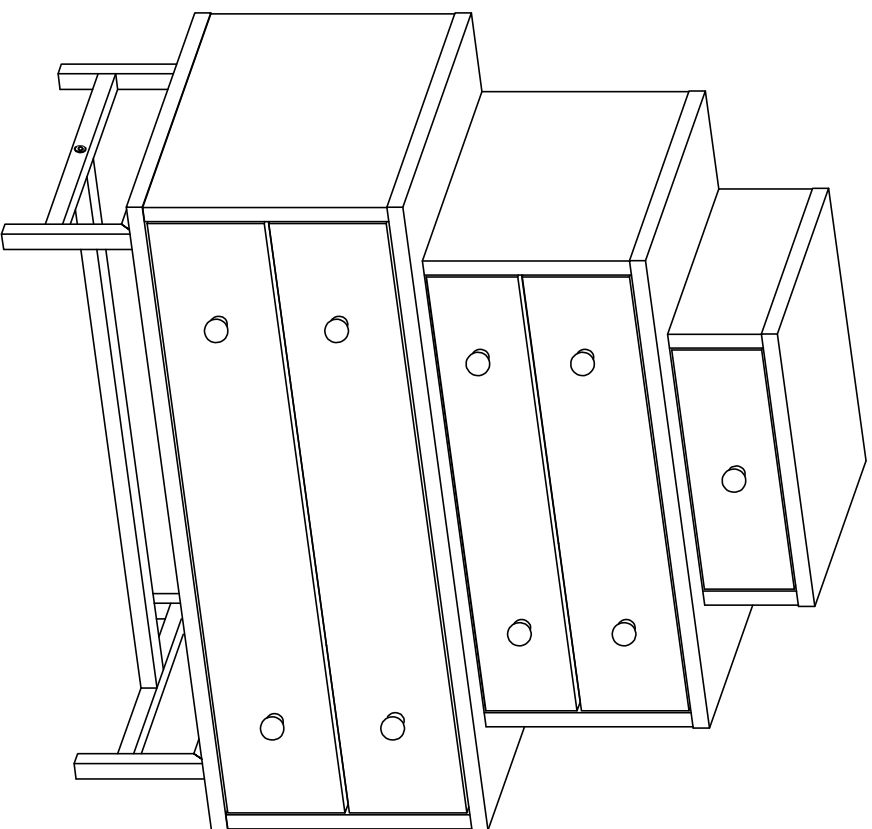

DEC20010 TATA

DECORMET

MATERIALS

					
A X 54	B X 54	C X 54	D X 34	G X 16	H (MAX15) X 8
MINIFIX GIB	MINIFIX BODY	MIN STOPPER	DOWEL	3.5 x 18 SCREW	DRAWER SCREW
					
N X 6	O X 9	P X 1	R X 9	V X 2	Z X 2
METRIC SCREW	HANDLE SCREW	ALLEN KEY	HANDLE	278MM DRAWER	342MM DRAWER

DEC20010 TATA

NO	NAME	PIECE	NO	ISIM	MİKTAR
1-8	BOTTOM PART	2 PCS	1-8	ALT TABLA	2 Adet
2-6-10	LEFT PART	3 PCS	2-6-10	SOL YAN	3 Adet
3-7-11	RIGHT PART	3 PCS	3-7-11	SAĞ YAN	3 Adet
4-12	TOP PART	2 PCS	4-12	ÜST TABLA	2 Adet
5-9-13	BACK PART	3 PCS	5-9-13	ARKALIK	3 Adet
14-15-16	DRAWER COVER	5 PCS	14-15-16	ÇEKMECE ÖNÜ	5 Adet
17-20-23	DRAWER SIDE PART	10 PCS	17-20-23	ÇEKMECE YANLARI	10 Adet
18-21-25	DRAWER BACK PART	5 PCS	18-21-25	ÇEK. ARKA PARÇA	5 Adet
19-22-24	DRAWER BOTTOM PART	3 PCS	19-22-24	ÇEKMECE ALTLIĞI	3 Adet