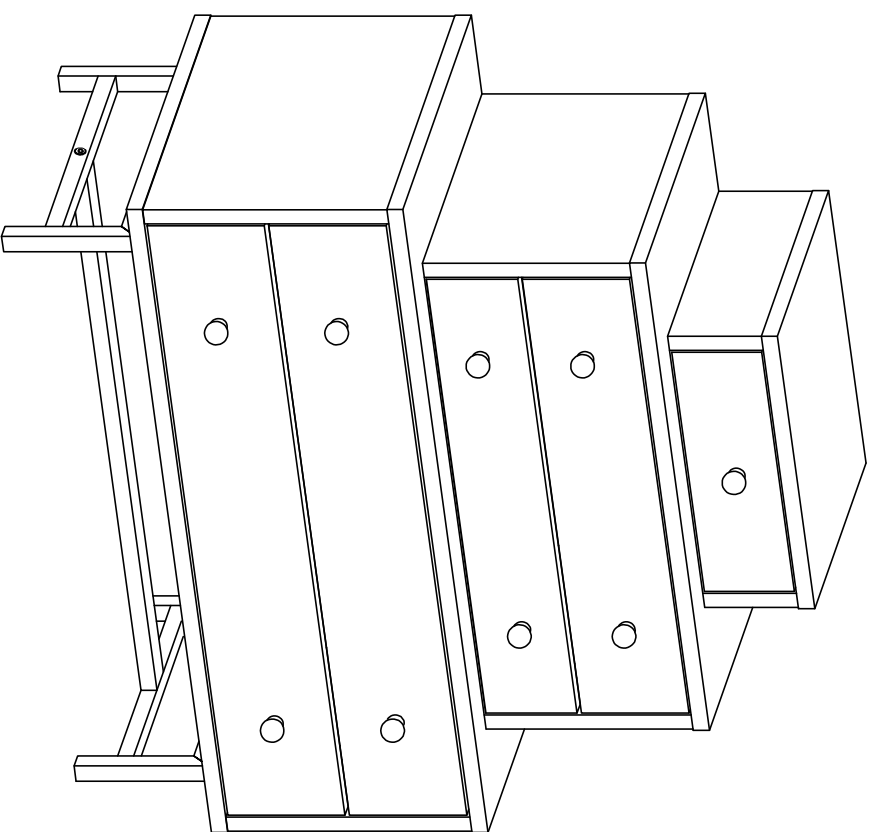

DEC20010 TATA

DECORMET

MATERIALS

					
A X 54	B X 54	C X 54	D X 34	G X 16	H (MAX15) X 8
MINIFIX GIB	MINIFIX BODY	MIN STOPPER	DOWEL	3.5 x 18 SCREW	DRAWER SCREW
					
N X 6	O X 9	P X 1	R X 9	V X 2	Z X 2
METRIC SCREW	HANDLE SCREW	ALLEN KEY	HANDLE	278MM DRAWER	342MM DRAWER

DEC20010 TATA

NO	NAME	PIECE	NO	ISIM	MİKTAR
1-8	BOTTOM PART	2 PCS	1-8	ALT TABLA	2 Adet
2-6-10	LEFT PART	3 PCS	2-6-10	SOL YAN	3 Adet
3-7-11	RIGHT PART	3 PCS	3-7-11	SAĞ YAN	3 Adet
4-12	TOP PART	2 PCS	4-12	ÜST TABLA	2 Adet
5-9-13	BACK PART	3 PCS	5-9-13	ARKALIK	3 Adet
14-15-16	DRAWER COVER	5 PCS	14-15-16	ÇEKMECE ÖNÜ	5 Adet
17-20-23	DRAWER SIDE PART	10 PCS	17-20-23	ÇEKMECE YANLARI	10 Adet
18-21-25	DRAWER BACK PART	5 PCS	18-21-25	ÇEK. ARKA PARÇA	5 Adet
19-22-24	DRAWER BOTTOM PART	3 PCS	19-22-24	ÇEKMECE ALTLIĞI	3 Adet