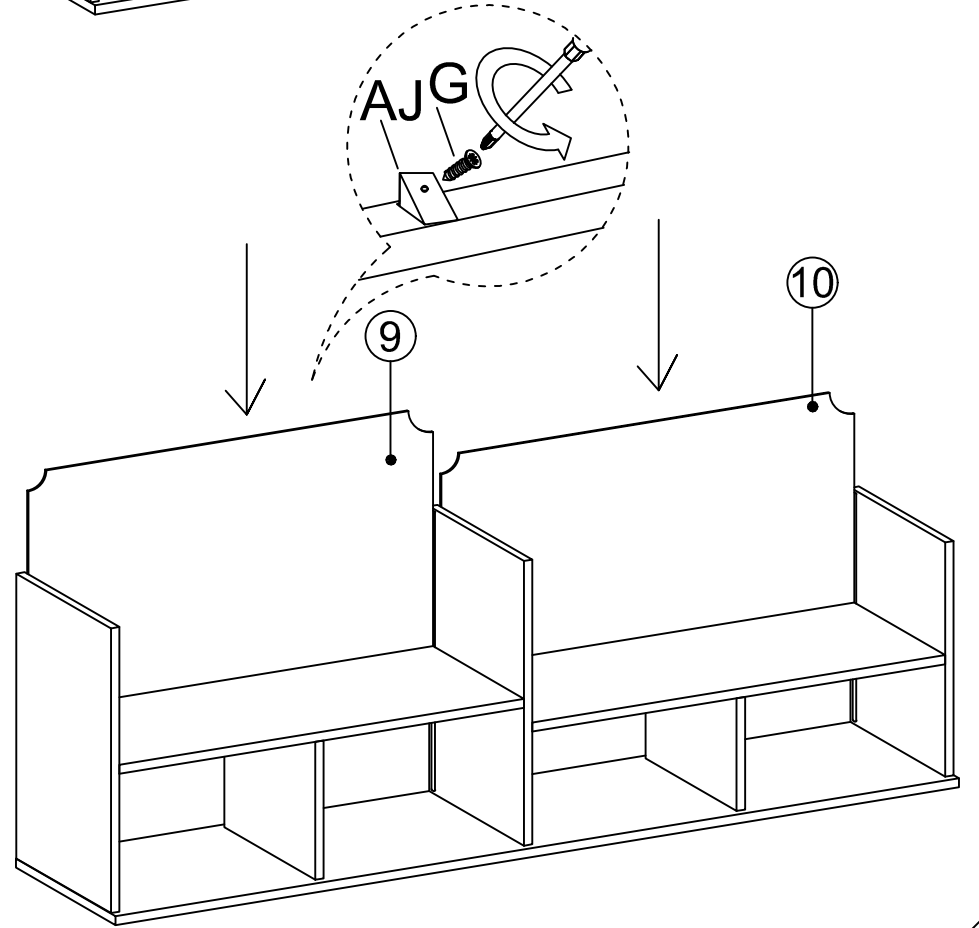

MATERIALS

 X 54 A MINIFIX GIB	 X 54 B MINIFIX BODY	 X 54 C MIN.STOPPER	 X 30 D DOWEL	 X 46 G 3,5 x 18 SCREW	 X 3 L 5x80 SCREW	 X 10 N METRIC SCREW
 X 1 P ALLEN KEY	 X 4 S HINGE (Crank 0)	 X 4 T HINGE (Crank 7)	 X 3 AJ L-BRACKET (COVERED)	 X 8 AJ PLASTIC JOINING	 X 3 AK WALL PLUG	 X 5 BO 250mm PVC LEG

DEC20059 MAGNE

NO	NAME	PIECE	NO	İSİM	ADET
1	BOTTOM PART	1 PC	1	ALT TABLA	1 ADET
2	LEFT PART	1 PC	2	SOL YAN	1 ADET
3	MIDDLE PART	1 PC	3	ORTA DİKME	1 ADET
4	FIXED SHELF	1 PC	4	SABİT RAF	1 ADET
5	MIDDLE PART	1 PC	5	ORTA DİKME	1 ADET
6	MIDDLE PART	1 PC	6	ORTA DİKME	1 ADET
7	FIXED SHELF	1 PC	7	SABİT RAF	1 ADET
8	RIGHT PART	1 PC	8	SAĞ YAN	1 ADET
9	BACK PART	1 PC	9	ARKALIK	1 ADET
10	BACK PART	1 PC	10	ARKALIK	1 ADET
11	TOP PART	1 PC	11	ÜST TABLA	1 ADET
12	TOP PART	1PC	12	ÜST TABLA	1 ADET
13	COVER PART	1PC	13	KAPAK	1 ADET
14	COVER PART	1PC	14	KAPAK	1 ADET
15	COVER PART	1PC	15	KAPAK	1 ADET
16	COVER PART	1PC	16	KAPAK	1 ADET
17	SHELF / BOTTOM-TOP PARTS	6 PCS	17	RAF / ALT-ÜST TABLA	6 ADET
18	SHELF / LEFT-RİGH PARTS	6 PCS	18	ALT / SOL-SAĞ YAN	6 ADET