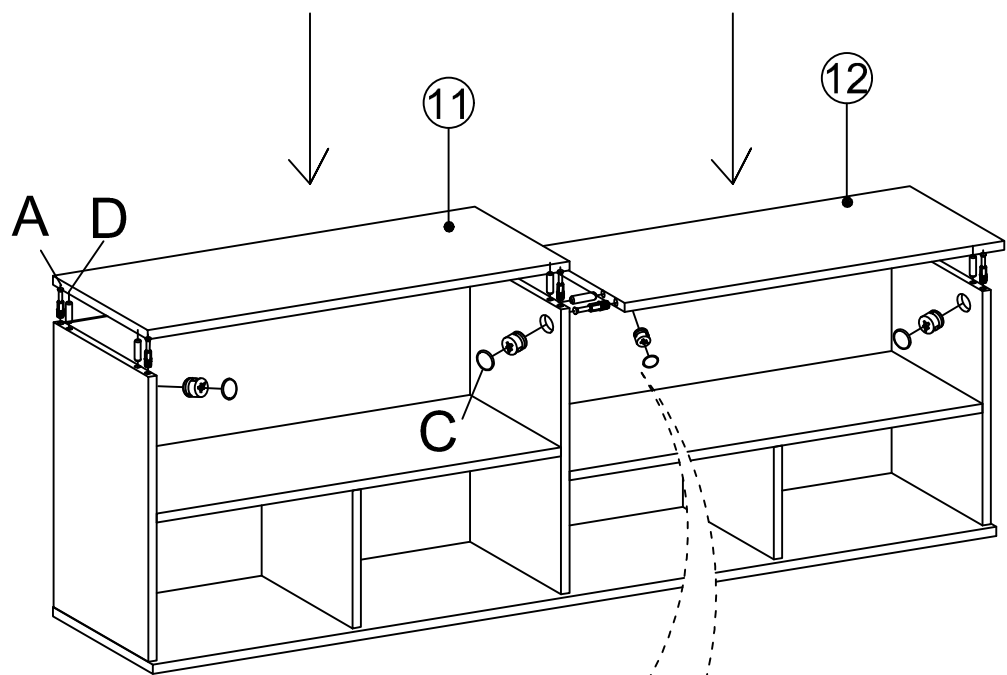

MATERIALS

 X 54 A MINIFIX GIB	 X 54 B MINIFIX BODY	 X 54 C MIN.STOPPER	 X 30 D DOWEL	 X 46 G 3,5 x 18 SCREW	 X 3 L 5x80 SCREW	 X 10 N METRIC SCREW
 X 1 P ALLEN KEY	 X 4 S HINGE (Crank 0)	 X 4 T HINGE (Crank 7)	 X 3 AJ L-BRACKET (COVERED)	 X 8 AJ PLASTIC JOINING	 X 3 AK WALL PLUG	 X 5 BO 250mm PVC LEG

DEC20059 MAGNE

NO	NAME	PIECE	NO	İSİM	ADET
1	BOTTOM PART	1 PC	1	ALT TABLA	1 ADET
2	LEFT PART	1 PC	2	SOL YAN	1 ADET
3	MIDDLE PART	1 PC	3	ORTA DİKME	1 ADET
4	FIXED SHELF	1 PC	4	SABİT RAF	1 ADET
5	MIDDLE PART	1 PC	5	ORTA DİKME	1 ADET
6	MIDDLE PART	1 PC	6	ORTA DİKME	1 ADET
7	FIXED SHELF	1 PC	7	SABİT RAF	1 ADET
8	RIGHT PART	1 PC	8	SAĞ YAN	1 ADET
9	BACK PART	1 PC	9	ARKALIK	1 ADET
10	BACK PART	1 PC	10	ARKALIK	1 ADET
11	TOP PART	1 PC	11	ÜST TABLA	1 ADET
12	TOP PART	1PC	12	ÜST TABLA	1 ADET
13	COVER PART	1PC	13	KAPAK	1 ADET
14	COVER PART	1PC	14	KAPAK	1 ADET
15	COVER PART	1PC	15	KAPAK	1 ADET
16	COVER PART	1PC	16	KAPAK	1 ADET
17	SHELF / BOTTOM-TOP PARTS	6 PCS	17	RAF / ALT-ÜST TABLA	6 ADET
18	SHELF / LEFT-RİGH PARTS	6 PCS	18	ALT / SOL-SAĞ YAN	6 ADET