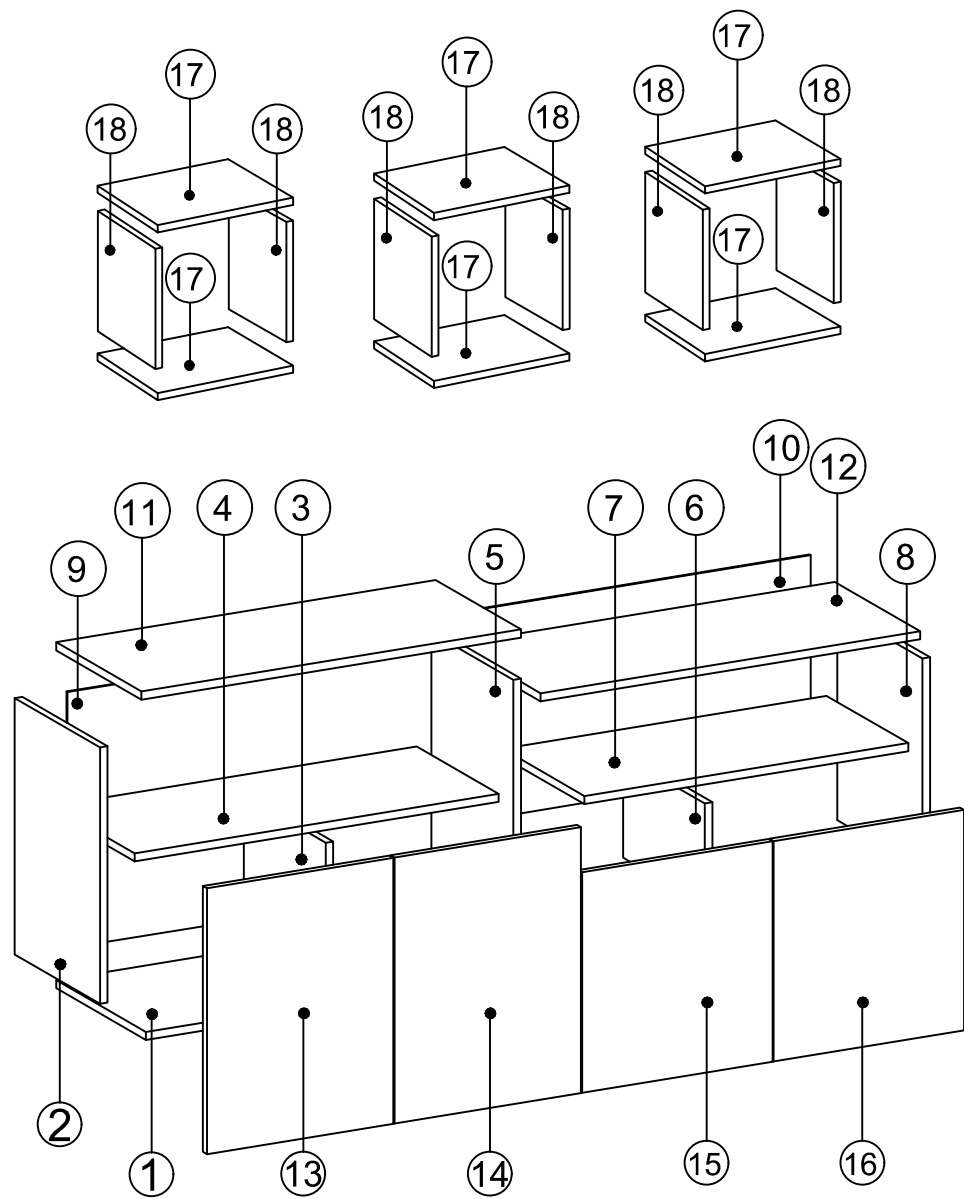

MATERIALS

 X 54 A MINIFIX GIB	 X 54 B MINIFIX BODY	 X 54 C MIN.STOPPER	 X 30 D DOWEL	 X 46 G 3,5 x 18 SCREW	 X 3 L 5x80 SCREW	 X 10 N METRIC SCREW
 X 1 P ALLEN KEY	 X 4 S HINGE (Crank 0)	 X 4 T HINGE (Crank 7)	 X 3 AJ L-BRACKET (COVERED)	 X 8 AJ PLASTIC JOINING	 X 3 AK WALL PLUG	 X 5 BO 250mm PVC LEG

DEC20059 MAGNE

NO	NAME	PIECE	NO	İSİM	ADET
1	BOTTOM PART	1 PC	1	ALT TABLA	1 ADET
2	LEFT PART	1 PC	2	SOL YAN	1 ADET
3	MIDDLE PART	1 PC	3	ORTA DİKME	1 ADET
4	FIXED SHELF	1 PC	4	SABİT RAF	1 ADET
5	MIDDLE PART	1 PC	5	ORTA DİKME	1 ADET
6	MIDDLE PART	1 PC	6	ORTA DİKME	1 ADET
7	FIXED SHELF	1 PC	7	SABİT RAF	1 ADET
8	RIGHT PART	1 PC	8	SAĞ YAN	1 ADET
9	BACK PART	1 PC	9	ARKALIK	1 ADET
10	BACK PART	1 PC	10	ARKALIK	1 ADET
11	TOP PART	1 PC	11	ÜST TABLA	1 ADET
12	TOP PART	1PC	12	ÜST TABLA	1 ADET
13	COVER PART	1PC	13	KAPAK	1 ADET
14	COVER PART	1PC	14	KAPAK	1 ADET
15	COVER PART	1PC	15	KAPAK	1 ADET
16	COVER PART	1PC	16	KAPAK	1 ADET
17	SHELF / BOTTOM-TOP PARTS	6 PCS	17	RAF / ALT-ÜST TABLA	6 ADET
18	SHELF / LEFT-RİGH PARTS	6 PCS	18	ALT / SOL-SAĞ YAN	6 ADET