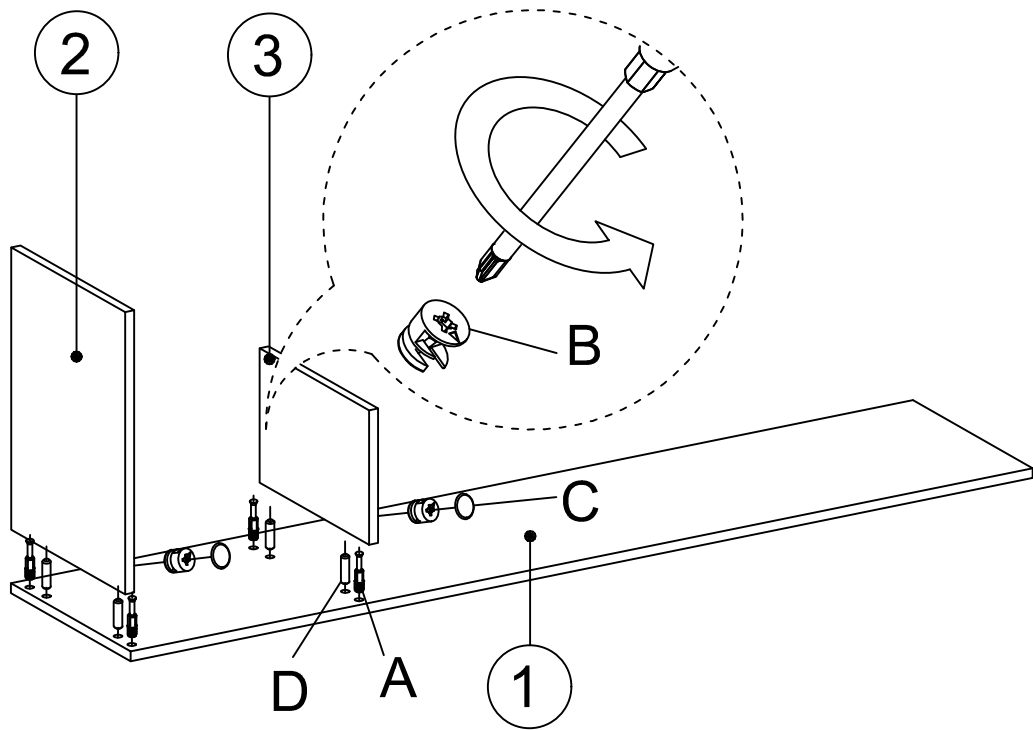

MATERIALS

 X 54 A MINIFIX GIB	 X 54 B MINIFIX BODY	 X 54 C MIN.STOPPER	 X 30 D DOWEL	 X 46 G 3,5 x 18 SCREW	 X 3 L 5x80 SCREW	 X 10 N METRIC SCREW
 X 1 P ALLEN KEY	 X 4 S HINGE (Crank 0)	 X 4 T HINGE (Crank 7)	 X 3 AJ L-BRACKET (COVERED)	 X 8 AJ PLASTIC JOINING	 X 3 AK WALL PLUG	 X 5 BO 250mm PVC LEG

DEC20059 MAGNE

NO	NAME	PIECE	NO	İSİM	ADET
1	BOTTOM PART	1 PC	1	ALT TABLA	1 ADET
2	LEFT PART	1 PC	2	SOL YAN	1 ADET
3	MIDDLE PART	1 PC	3	ORTA DİKME	1 ADET
4	FIXED SHELF	1 PC	4	SABİT RAF	1 ADET
5	MIDDLE PART	1 PC	5	ORTA DİKME	1 ADET
6	MIDDLE PART	1 PC	6	ORTA DİKME	1 ADET
7	FIXED SHELF	1 PC	7	SABİT RAF	1 ADET
8	RIGHT PART	1 PC	8	SAĞ YAN	1 ADET
9	BACK PART	1 PC	9	ARKALIK	1 ADET
10	BACK PART	1 PC	10	ARKALIK	1 ADET
11	TOP PART	1 PC	11	ÜST TABLA	1 ADET
12	TOP PART	1PC	12	ÜST TABLA	1 ADET
13	COVER PART	1PC	13	KAPAK	1 ADET
14	COVER PART	1PC	14	KAPAK	1 ADET
15	COVER PART	1PC	15	KAPAK	1 ADET
16	COVER PART	1PC	16	KAPAK	1 ADET
17	SHELF / BOTTOM-TOP PARTS	6 PCS	17	RAF / ALT-ÜST TABLA	6 ADET
18	SHELF / LEFT-RİGH PARTS	6 PCS	18	ALT / SOL-SAĞ YAN	6 ADET