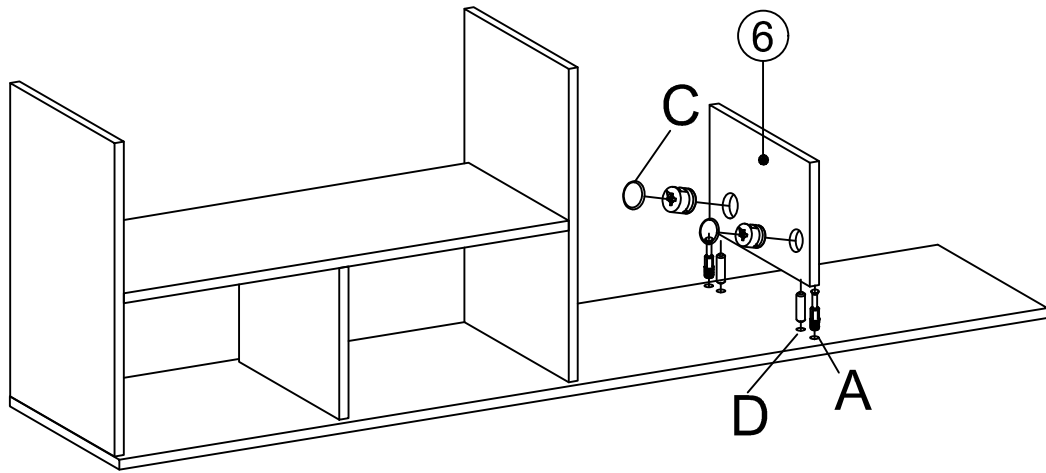

MATERIALS

 X 54 A MINIFIX GIB	 X 54 B MINIFIX BODY	 X 54 C MIN.STOPPER	 X 30 D DOWEL	 X 46 G 3,5 x 18 SCREW	 X 3 L 5x80 SCREW	 X 10 N METRIC SCREW
 X 1 P ALLEN KEY	 X 4 S HINGE (Crank 0)	 X 4 T HINGE (Crank 7)	 X 3 AJ L-BRACKET (COVERED)	 X 8 AJ PLASTIC JOINING	 X 3 AK WALL PLUG	 X 5 BO 250mm PVC LEG

DEC20059 MAGNE

NO	NAME	PIECE	NO	İSİM	ADET
1	BOTTOM PART	1 PC	1	ALT TABLA	1 ADET
2	LEFT PART	1 PC	2	SOL YAN	1 ADET
3	MIDDLE PART	1 PC	3	ORTA DİKME	1 ADET
4	FIXED SHELF	1 PC	4	SABİT RAF	1 ADET
5	MIDDLE PART	1 PC	5	ORTA DİKME	1 ADET
6	MIDDLE PART	1 PC	6	ORTA DİKME	1 ADET
7	FIXED SHELF	1 PC	7	SABİT RAF	1 ADET
8	RIGHT PART	1 PC	8	SAĞ YAN	1 ADET
9	BACK PART	1 PC	9	ARKALIK	1 ADET
10	BACK PART	1 PC	10	ARKALIK	1 ADET
11	TOP PART	1 PC	11	ÜST TABLA	1 ADET
12	TOP PART	1PC	12	ÜST TABLA	1 ADET
13	COVER PART	1PC	13	KAPAK	1 ADET
14	COVER PART	1PC	14	KAPAK	1 ADET
15	COVER PART	1PC	15	KAPAK	1 ADET
16	COVER PART	1PC	16	KAPAK	1 ADET
17	SHELF / BOTTOM-TOP PARTS	6 PCS	17	RAF / ALT-ÜST TABLA	6 ADET
18	SHELF / LEFT-RİGH PARTS	6 PCS	18	ALT / SOL-SAĞ YAN	6 ADET