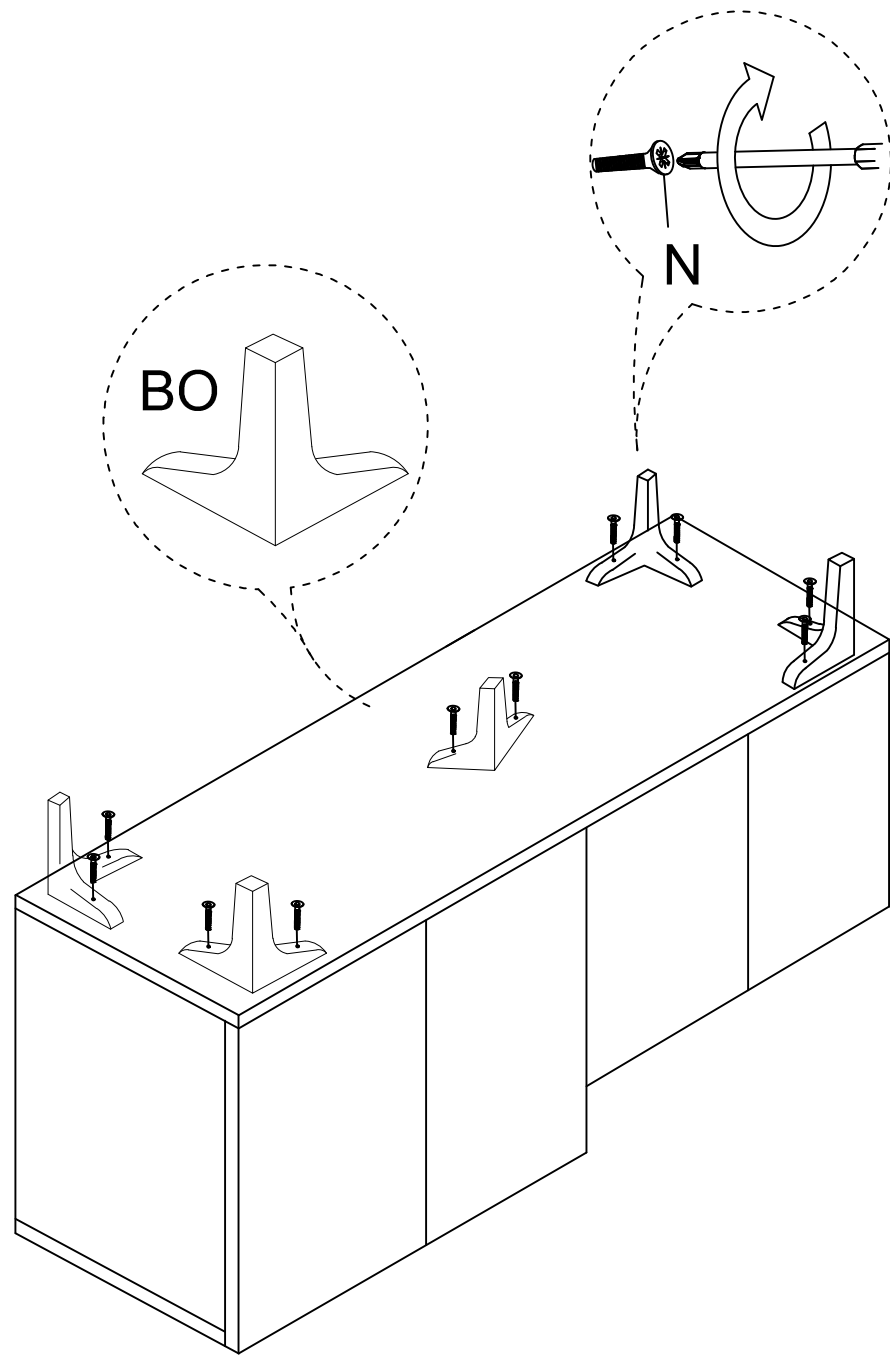

MATERIALS

 X 54 A MINIFIX GIB	 X 54 B MINIFIX BODY	 X 54 C MIN.STOPPER	 X 30 D DOWEL	 X 46 G 3,5 x 18 SCREW	 X 3 L 5x80 SCREW	 X 10 N METRIC SCREW
 X 1 P ALLEN KEY	 X 4 S HINGE (Crank 0)	 X 4 T HINGE (Crank 7)	 X 3 AJ L-BRACKET (COVERED)	 X 8 AJ PLASTIC JOINING	 X 3 AK WALL PLUG	 X 5 BO 250mm PVC LEG

DEC20059 MAGNE

NO	NAME	PIECE	NO	İSİM	ADET
1	BOTTOM PART	1 PC	1	ALT TABLA	1 ADET
2	LEFT PART	1 PC	2	SOL YAN	1 ADET
3	MIDDLE PART	1 PC	3	ORTA DİKME	1 ADET
4	FIXED SHELF	1 PC	4	SABİT RAF	1 ADET
5	MIDDLE PART	1 PC	5	ORTA DİKME	1 ADET
6	MIDDLE PART	1 PC	6	ORTA DİKME	1 ADET
7	FIXED SHELF	1 PC	7	SABİT RAF	1 ADET
8	RIGHT PART	1 PC	8	SAĞ YAN	1 ADET
9	BACK PART	1 PC	9	ARKALIK	1 ADET
10	BACK PART	1 PC	10	ARKALIK	1 ADET
11	TOP PART	1 PC	11	ÜST TABLA	1 ADET
12	TOP PART	1PC	12	ÜST TABLA	1 ADET
13	COVER PART	1PC	13	KAPAK	1 ADET
14	COVER PART	1PC	14	KAPAK	1 ADET
15	COVER PART	1PC	15	KAPAK	1 ADET
16	COVER PART	1PC	16	KAPAK	1 ADET
17	SHELF / BOTTOM-TOP PARTS	6 PCS	17	RAF / ALT-ÜST TABLA	6 ADET
18	SHELF / LEFT-RİGH PARTS	6 PCS	18	ALT / SOL-SAĞ YAN	6 ADET