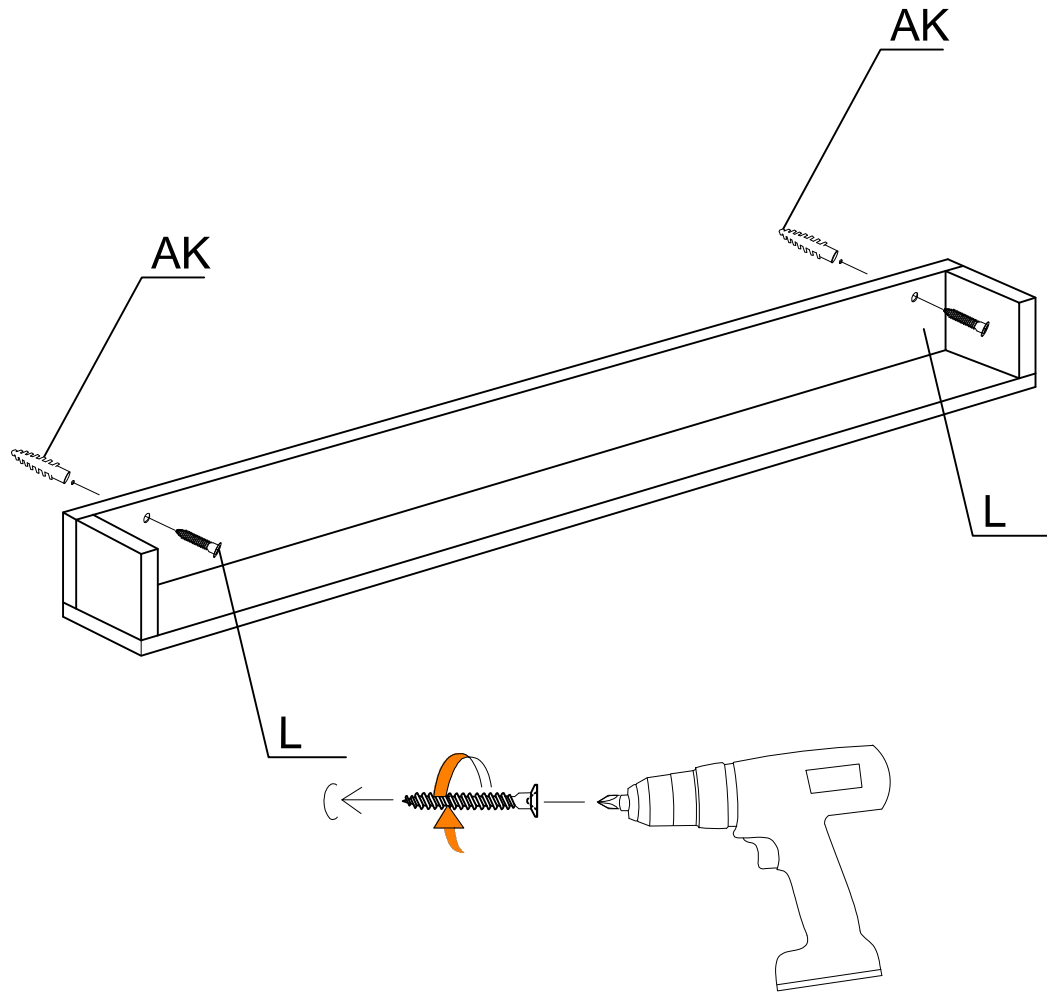

DEC20058 STELLA

DECORMET