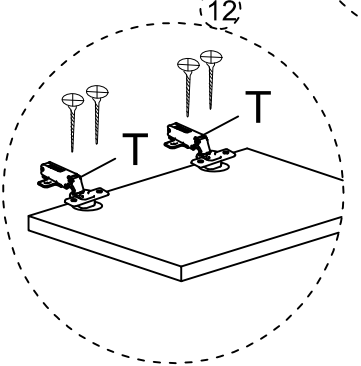

## MATERIALS

 X 22 A MINIFIX GIB	 X 22 B MINIFIX BODY	 X 22 C MIN.STOPPER	 X 20 D DOWEL	 X 5 E CABINET SCREW	 X 2 F PLUG	 X 54 G 3.5 x 16 SCREW	 X 2 L 5x80 SCREW
 X 20 N METRIC SCREW	 X 1 P ALLEN KEY	 X 6 S HINGE (Crank 0)	 X 6 T HINGE (Crank 7)	 X 4 AH SHELF BUTTON	 X 6 AJ PLASTIC JOINING	 X 2 AK WALL PLUG	 X 5 BN 170mm PVC LEG

## DEC20058 STELLA

NO	NAME	PIECE	NO	İSİM	ADET
1	BOTTOM PART	1 PC	1	ALT TABLA	1 ADET
2	LEFT PART	1 PC	2	SOL YAN	1 ADET
3	FIXED SHELF	1 PC	3	SABİT RAF	1 ADET
4	MIDDLE PART	1 PC	4	KISA ORTA DİKME	1 ADET
5	MIDDLE PART	1 PC	5	UZUN ORTA DİKME	1 ADET
6	FIXED SHELF	1 PC	6	SABİT RAF	1 ADET
7	RIGHT PARTS	1 PC	7	SAĞ YAN	1 ADET
8	BOTTOM BACK PART	1 PC	8	ALT ARKALIK	1 ADET
9	TOP BACK PART	1 PC	9	ÜST ARKALIK	1 ADET
10	TOP PART	1 PC	10	ÜST TABLA	1 ADET
11	COVER PARTS	4 PCS	11	KISA KAPAKLAR	4 ADET
12	COVER PARTS	2 PCS	12	UZUN KAPAKLAR	2 ADET
13	SHELF / BOTTOM PART	1PC	13	RAF / ALT TABLA	1 ADET
14	SHELF / BACK PART	1PC	14	RAF / ARKA TABLA	1 ADET
15	SHELF / LEFT PART	1PC	15	RAF / SOL YAN	1 ADET
16	SHELF / RIGHT PART	1PC	16	RAF / SAĞ YAN	1 ADET