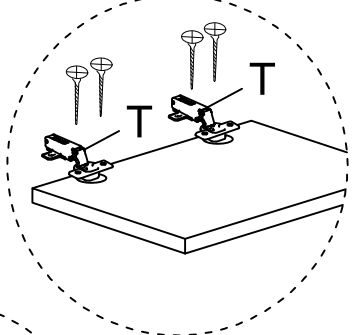

## MATERIALS

 X 22 A MINIFIX GIB	 X 22 B MINIFIX BODY	 X 22 C MIN.STOPPER	 X 20 D DOWEL	 X 5 E CABINET SCREW	 X 2 F PLUG	 X 54 G 3.5 x 16 SCREW	 X 2 L 5x80 SCREW
 X 20 N METRIC SCREW	 X 1 P ALLEN KEY	 X 6 S HINGE (Crank 0)	 X 6 T HINGE (Crank 7)	 X 4 AH SHELF BUTTON	 X 6 AJ PLASTIC JOINING	 X 2 AK WALL PLUG	 X 5 BN 170mm PVC LEG

## DEC20058 STELLA

NO	NAME	PIECE	NO	İSİM	ADET
1	BOTTOM PART	1 PC	1	ALT TABLA	1 ADET
2	LEFT PART	1 PC	2	SOL YAN	1 ADET
3	FIXED SHELF	1 PC	3	SABİT RAF	1 ADET
4	MIDDLE PART	1 PC	4	KISA ORTA DİKME	1 ADET
5	MIDDLE PART	1 PC	5	UZUN ORTA DİKME	1 ADET
6	FIXED SHELF	1 PC	6	SABİT RAF	1 ADET
7	RIGHT PARTS	1 PC	7	SAĞ YAN	1 ADET
8	BOTTOM BACK PART	1 PC	8	ALT ARKALIK	1 ADET
9	TOP BACK PART	1 PC	9	ÜST ARKALIK	1 ADET
10	TOP PART	1 PC	10	ÜST TABLA	1 ADET
11	COVER PARTS	4 PCS	11	KISA KAPAKLAR	4 ADET
12	COVER PARTS	2 PCS	12	UZUN KAPAKLAR	2 ADET
13	SHELF / BOTTOM PART	1PC	13	RAF / ALT TABLA	1 ADET
14	SHELF / BACK PART	1PC	14	RAF / ARKA TABLA	1 ADET
15	SHELF / LEFT PART	1PC	15	RAF / SOL YAN	1 ADET
16	SHELF / RIGHT PART	1PC	16	RAF / SAĞ YAN	1 ADET