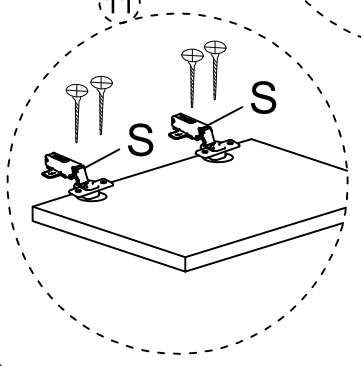

## MATERIALS

 X 22 A MINIFIX GIB	 X 22 B MINIFIX BODY	 X 22 C MIN.STOPPER	 X 20 D DOWEL	 X 5 E CABINET SCREW	 X 2 F PLUG	 X 54 G 3.5 x 16 SCREW	 X 2 L 5x80 SCREW
 X 20 N METRIC SCREW	 X 1 P ALLEN KEY	 X 6 S HINGE (Crank 0)	 X 6 T HINGE (Crank 7)	 X 4 AH SHELF BUTTON	 X 6 AJ PLASTIC JOINING	 X 2 AK WALL PLUG	 X 5 BN 170mm PVC LEG

## DEC20058 STELLA

NO	NAME	PIECE	NO	İSİM	ADET
1	BOTTOM PART	1 PC	1	ALT TABLA	1 ADET
2	LEFT PART	1 PC	2	SOL YAN	1 ADET
3	FIXED SHELF	1 PC	3	SABİT RAF	1 ADET
4	MIDDLE PART	1 PC	4	KISA ORTA DİKME	1 ADET
5	MIDDLE PART	1 PC	5	UZUN ORTA DİKME	1 ADET
6	FIXED SHELF	1 PC	6	SABİT RAF	1 ADET
7	RIGHT PARTS	1 PC	7	SAĞ YAN	1 ADET
8	BOTTOM BACK PART	1 PC	8	ALT ARKALIK	1 ADET
9	TOP BACK PART	1 PC	9	ÜST ARKALIK	1 ADET
10	TOP PART	1 PC	10	ÜST TABLA	1 ADET
11	COVER PARTS	4 PCS	11	KISA KAPAKLAR	4 ADET
12	COVER PARTS	2 PCS	12	UZUN KAPAKLAR	2 ADET
13	SHELF / BOTTOM PART	1PC	13	RAF / ALT TABLA	1 ADET
14	SHELF / BACK PART	1PC	14	RAF / ARKA TABLA	1 ADET
15	SHELF / LEFT PART	1PC	15	RAF / SOL YAN	1 ADET
16	SHELF / RIGHT PART	1PC	16	RAF / SAĞ YAN	1 ADET