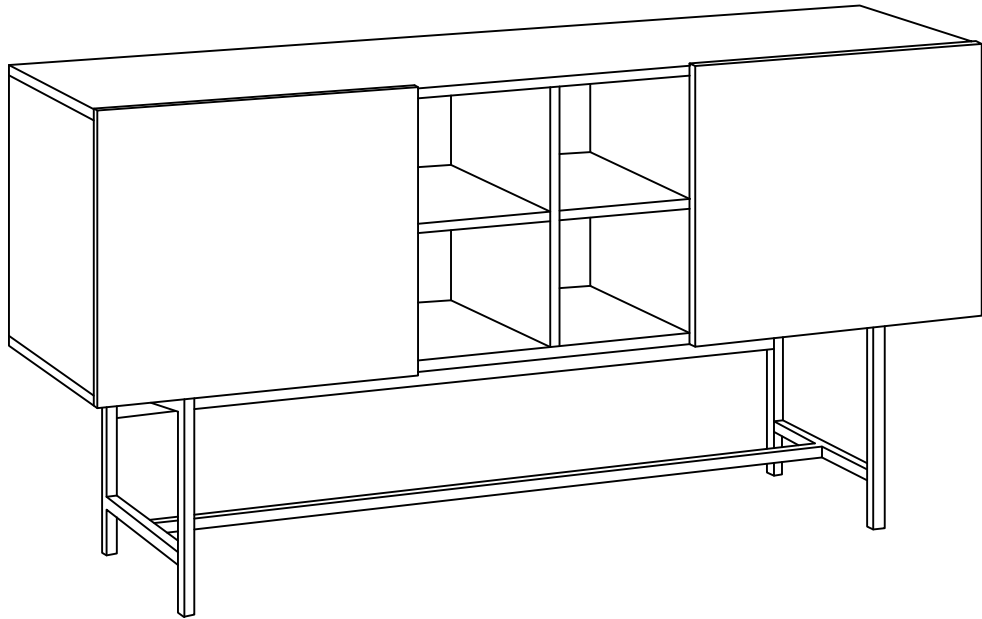

6

DEC20057 ODETTE

DECORMET

MATERIALS

 X 44 A MINIFIX GIB	 X 44 B MINIFIX BODY	 X 44 C MIN.STOPPER	 X 20 D DOWEL
 X 28 G 3.5 x 18 SCREW	 X 3 L 5x80 SCREW	 X 8 N METRIC SCREW	 X 1 P ALLEN KEY
 X 4 S HINGE (Crank 0)	 X 16 AH SHELF BUTTON	 X 3 AJ L-BRKT MITER (COVERED)	 X 6 AJ PLASTIC JOINING
 X 3 AK WALL PLUG	 X 2 AO METAL LEG 4X16/32/40mm	 X 2 BE METAL LEG PART 4X16/32/40mm	

DEC20057 ODETTE

NO	NAME	PIECE	NO	İSİM	ADET
1	BOTTOM PART	1 PC	1	ALT TABLA	1 ADET
2	LEFT PART	1 PC	2	SOL YAN	1 ADET
3	MIDDLE PART	3 PCS	3	ORTA DİKME	3 ADET
4	RIGHT PART	1 PC	4	SAĞ YAN	1 ADET
5	BACK PART	1 PC	5	ARKALIK	1 ADET
6	TOP PART	1 PC	6	ÜST TABLA	1 ADET
7	SHELF	2 PCS	7	RAF	2 ADET
8	SHELF	2 PCS	8	RAF	2 ADET
9	COVER PARTS	2 PCS	9	KAPAK	2 ADET
10	SHELF / BOTTOM-TOP PART	6 PCS	10	RAF / ALT-ÜST TABLA	6 ADET
11	SHELF / LEFT-RİGHT PART	6 PCS	11	RAF / SOL-SAĞ YAN	6 ADET