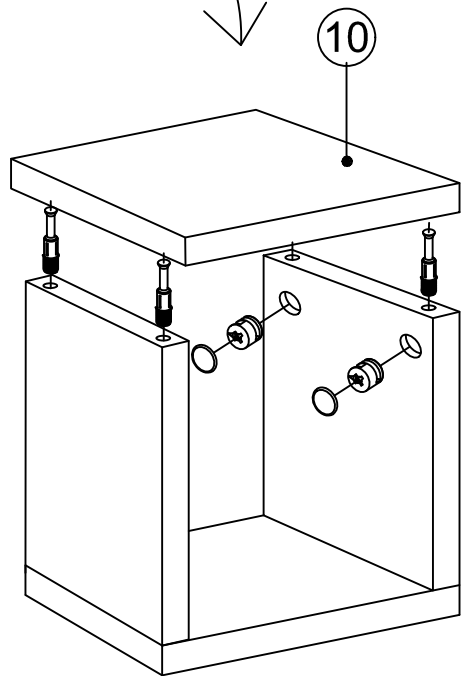

6

DEC20057 ODETTE

DECORMET

MATERIALS

 X 44 A MINIFIX GIB	 X 44 B MINIFIX BODY	 X 44 C MIN.STOPPER	 X 20 D DOWEL
 X 28 G 3.5 x 18 SCREW	 X 3 L 5x80 SCREW	 X 8 N METRIC SCREW	 X 1 P ALLEN KEY
 X 4 S HINGE (Crank 0)	 X 16 AH SHELF BUTTON	 X 3 AJ L-BRKT MITER (COVERED)	 X 6 AJ PLASTIC JOINING
 X 3 AK WALL PLUG	 X 2 AO METAL LEG 4X16/32/40mm	 X 2 BE METAL LEG PART 4X16/32/40mm	

DEC20057 ODETTE

NO	NAME	PIECE	NO	İSİM	ADET
1	BOTTOM PART	1 PC	1	ALT TABLA	1 ADET
2	LEFT PART	1 PC	2	SOL YAN	1 ADET
3	MIDDLE PART	3 PCS	3	ORTA DİKME	3 ADET
4	RIGHT PART	1 PC	4	SAĞ YAN	1 ADET
5	BACK PART	1 PC	5	ARKALIK	1 ADET
6	TOP PART	1 PC	6	ÜST TABLA	1 ADET
7	SHELF	2 PCS	7	RAF	2 ADET
8	SHELF	2 PCS	8	RAF	2 ADET
9	COVER PARTS	2 PCS	9	KAPAK	2 ADET
10	SHELF / BOTTOM-TOP PART	6 PCS	10	RAF / ALT-ÜST TABLA	6 ADET
11	SHELF / LEFT-RİGHT PART	6 PCS	11	RAF / SOL-SAĞ YAN	6 ADET