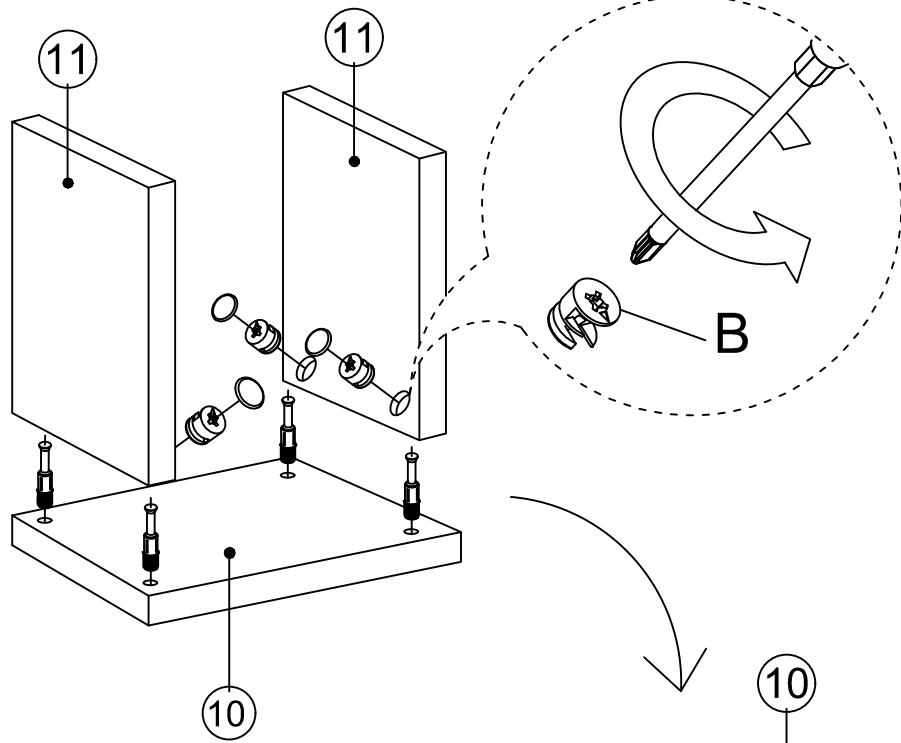

6

DEC20057 ODETTE

DECORMET

MATERIALS

 X 44 A MINIFIX GIB	 X 44 B MINIFIX BODY	 X 44 C MIN.STOPPER	 X 20 D DOWEL
 X 28 G 3.5 x 18 SCREW	 X 3 L 5x80 SCREW	 X 8 N METRIC SCREW	 X 1 P ALLEN KEY
 X 4 S HINGE (Crank 0)	 X 16 AH SHELF BUTTON	 X 3 AJ L-BRKT MITER (COVERED)	 X 6 AJ PLASTIC JOINING
 X 3 AK WALL PLUG	 X 2 AO METAL LEG 4X16/32/40mm	 X 2 BE METAL LEG PART 4X16/32/40mm	

DEC20057 ODETTE

NO	NAME	PIECE	NO	İSİM	ADET
1	BOTTOM PART	1 PC	1	ALT TABLA	1 ADET
2	LEFT PART	1 PC	2	SOL YAN	1 ADET
3	MIDDLE PART	3 PCS	3	ORTA DİKME	3 ADET
4	RIGHT PART	1 PC	4	SAĞ YAN	1 ADET
5	BACK PART	1 PC	5	ARKALIK	1 ADET
6	TOP PART	1 PC	6	ÜST TABLA	1 ADET
7	SHELF	2 PCS	7	RAF	2 ADET
8	SHELF	2 PCS	8	RAF	2 ADET
9	COVER PARTS	2 PCS	9	KAPAK	2 ADET
10	SHELF / BOTTOM-TOP PART	6 PCS	10	RAF / ALT-ÜST TABLA	6 ADET
11	SHELF / LEFT-RİGHT PART	6 PCS	11	RAF / SOL-SAĞ YAN	6 ADET