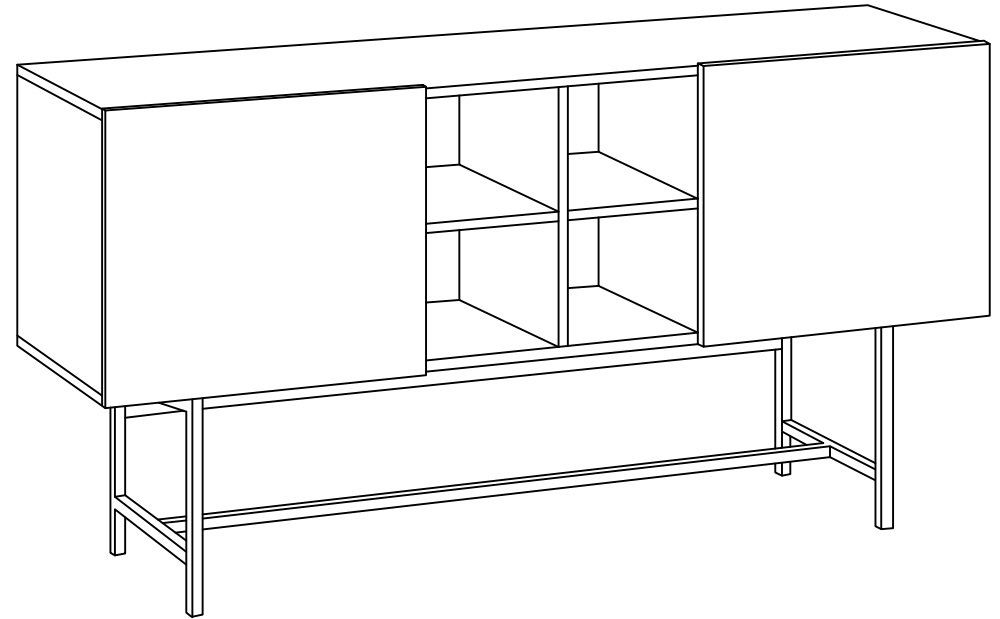

6

DEC20057 ODETTE

DECORMET

MATERIALS

 X 44 A MINIFIX GIB	 X 44 B MINIFIX BODY	 X 44 C MIN.STOPPER	 X 20 D DOWEL
 X 28 G 3.5 x 18 SCREW	 X 3 L 5x80 SCREW	 X 8 N METRIC SCREW	 X 1 P ALLEN KEY
 X 4 S HINGE (Crank 0)	 X 16 AH SHELF BUTTON	 X 3 AJ L-BRKT MITER (COVERED)	 X 6 AJ PLASTIC JOINING
 X 3 AK WALL PLUG	 X 2 AO METAL LEG 4X16/32/40mm	 X 2 BE METAL LEG PART 4X16/32/40mm	

DEC20057 ODETTE

NO	NAME	PIECE	NO	İSİM	ADET
1	BOTTOM PART	1 PC	1	ALT TABLA	1 ADET
2	LEFT PART	1 PC	2	SOL YAN	1 ADET
3	MIDDLE PART	3 PCS	3	ORTA DİKME	3 ADET
4	RIGHT PART	1 PC	4	SAĞ YAN	1 ADET
5	BACK PART	1 PC	5	ARKALIK	1 ADET
6	TOP PART	1 PC	6	ÜST TABLA	1 ADET
7	SHELF	2 PCS	7	RAF	2 ADET
8	SHELF	2 PCS	8	RAF	2 ADET
9	COVER PARTS	2 PCS	9	KAPAK	2 ADET
10	SHELF / BOTTOM-TOP PART	6 PCS	10	RAF / ALT-ÜST TABLA	6 ADET
11	SHELF / LEFT-RİGHT PART	6 PCS	11	RAF / SOL-SAĞ YAN	6 ADET