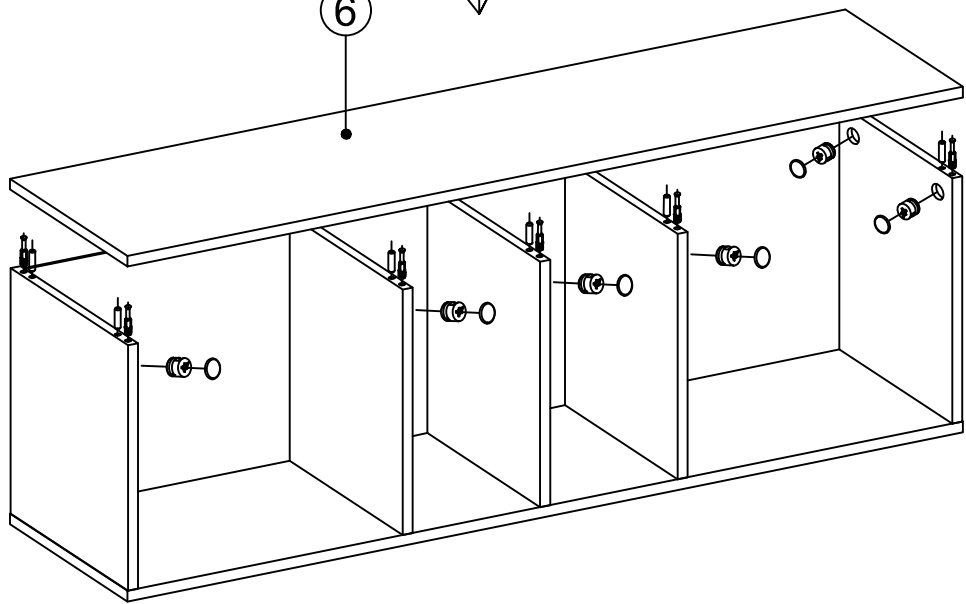

6

DEC20057 ODETTE

DECORMET

MATERIALS

 X 44 A MINIFIX GIB	 X 44 B MINIFIX BODY	 X 44 C MIN.STOPPER	 X 20 D DOWEL
 X 28 G 3.5 x 18 SCREW	 X 3 L 5x80 SCREW	 X 8 N METRIC SCREW	 X 1 P ALLEN KEY
 X 4 S HINGE (Crank 0)	 X 16 AH SHELF BUTTON	 X 3 AJ L-BRKT MITER (COVERED)	 X 6 AJ PLASTIC JOINING
 X 3 AK WALL PLUG	 X 2 AO METAL LEG 4X16/32/40mm	 X 2 BE METAL LEG PART 4X16/32/40mm	

DEC20057 ODETTE

NO	NAME	PIECE	NO	İSİM	ADET
1	BOTTOM PART	1 PC	1	ALT TABLA	1 ADET
2	LEFT PART	1 PC	2	SOL YAN	1 ADET
3	MIDDLE PART	3 PCS	3	ORTA DİKME	3 ADET
4	RIGHT PART	1 PC	4	SAĞ YAN	1 ADET
5	BACK PART	1 PC	5	ARKALIK	1 ADET
6	TOP PART	1 PC	6	ÜST TABLA	1 ADET
7	SHELF	2 PCS	7	RAF	2 ADET
8	SHELF	2 PCS	8	RAF	2 ADET
9	COVER PARTS	2 PCS	9	KAPAK	2 ADET
10	SHELF / BOTTOM-TOP PART	6 PCS	10	RAF / ALT-ÜST TABLA	6 ADET
11	SHELF / LEFT-RİGHT PART	6 PCS	11	RAF / SOL-SAĞ YAN	6 ADET