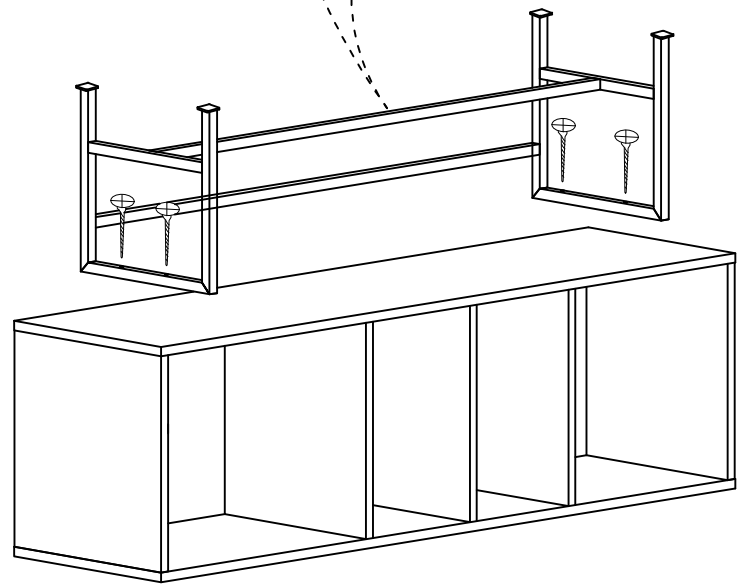

6

DEC20057 ODETTE

DECORMET

MATERIALS

 X 44 A MINIFIX GIB	 X 44 B MINIFIX BODY	 X 44 C MIN.STOPPER	 X 20 D DOWEL
 X 28 G 3.5 x 18 SCREW	 X 3 L 5x80 SCREW	 X 8 N METRIC SCREW	 X 1 P ALLEN KEY
 X 4 S HINGE (Crank 0)	 X 16 AH SHELF BUTTON	 X 3 AJ L-BRKT MITER (COVERED)	 X 6 AJ PLASTIC JOINING
 X 3 AK WALL PLUG	 X 2 AO METAL LEG 4X16/32/40mm	 X 2 BE METAL LEG PART 4X16/32/40mm	

DEC20057 ODETTE

NO	NAME	PIECE	NO	İSİM	ADET
1	BOTTOM PART	1 PC	1	ALT TABLA	1 ADET
2	LEFT PART	1 PC	2	SOL YAN	1 ADET
3	MIDDLE PART	3 PCS	3	ORTA DİKME	3 ADET
4	RIGHT PART	1 PC	4	SAĞ YAN	1 ADET
5	BACK PART	1 PC	5	ARKALIK	1 ADET
6	TOP PART	1 PC	6	ÜST TABLA	1 ADET
7	SHELF	2 PCS	7	RAF	2 ADET
8	SHELF	2 PCS	8	RAF	2 ADET
9	COVER PARTS	2 PCS	9	KAPAK	2 ADET
10	SHELF / BOTTOM-TOP PART	6 PCS	10	RAF / ALT-ÜST TABLA	6 ADET
11	SHELF / LEFT-RİGHT PART	6 PCS	11	RAF / SOL-SAĞ YAN	6 ADET