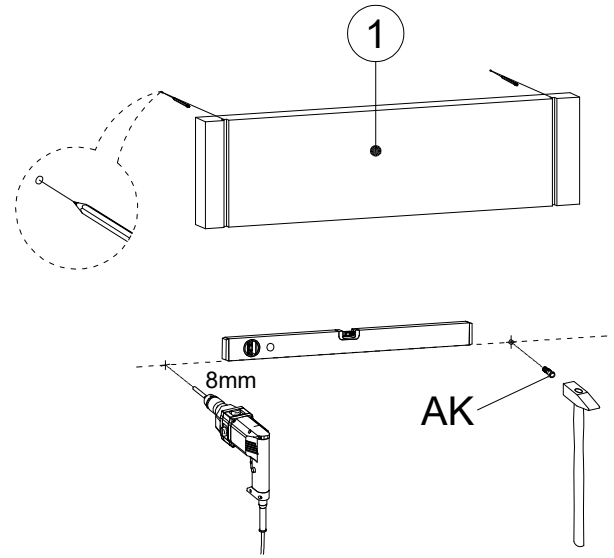

SERAMONİ

4

1

MATERIALS

	
X 4	X 4
J	AK
3 x 40 SCREW	WALL PLUG

ARMONİ

NO	NAME	PIECE	NO	İSİM	ADET
1	WOODEN SHELF	3 PCS	1	AHŞAP RAF	3 ADET
2	WALL CONSOLE	2 PCS	2	DUVAR KONSOLU	2 ADET

2