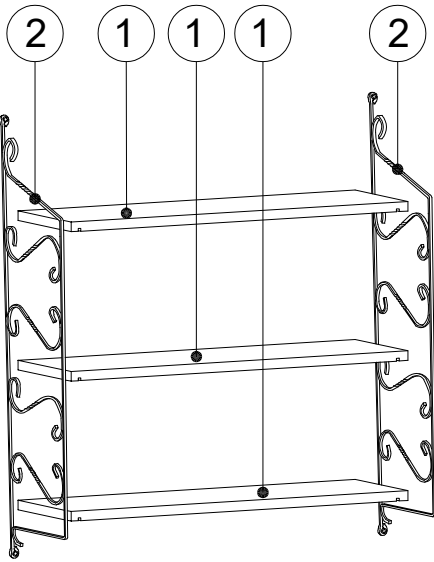

SERAMONİ

4

1

MATERIALS

	
X 4	X 4
J	AK
3 x 40 SCREW	WALL PLUG

ARMONİ

NO	NAME	PIECE	NO	İSİM	ADET
1	WOODEN SHELF	3 PCS	1	AHŞAP RAF	3 ADET
2	WALL CONSOLE	2 PCS	2	DUVAR KONSOLU	2 ADET

2