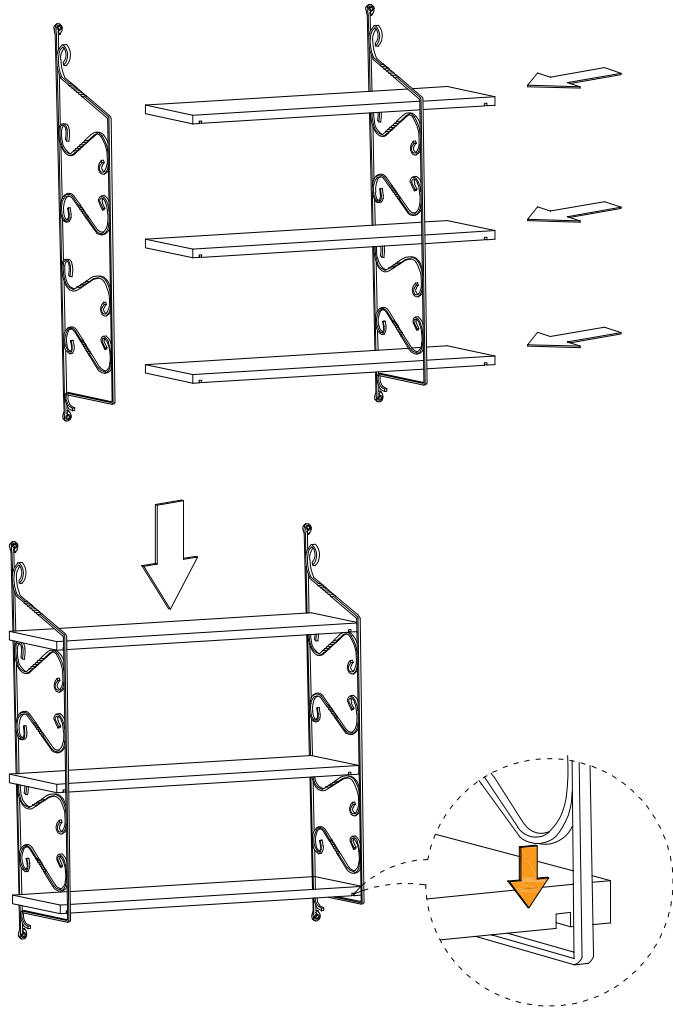

SERAMONİ

4

1

MATERIALS

	
X 4	X 4
J	AK
3 x 40 SCREW	WALL PLUG

ARMONİ

NO	NAME	PIECE	NO	İSİM	ADET
1	WOODEN SHELF	3 PCS	1	AHŞAP RAF	3 ADET
2	WALL CONSOLE	2 PCS	2	DUVAR KONSOLU	2 ADET

2