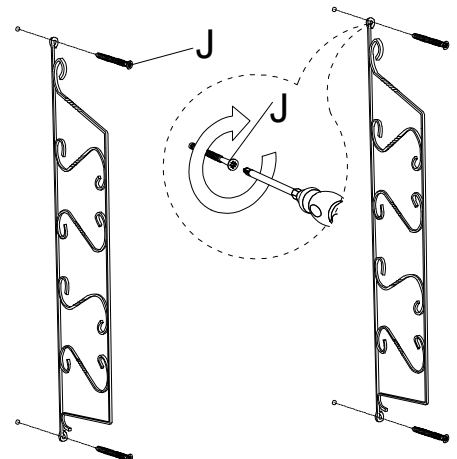

SERAMONİ

4

1

MATERIALS

	
X 4	X 4
J	AK
3 x 40 SCREW	WALL PLUG

ARMONİ

NO	NAME	PIECE	NO	İSİM	ADET
1	WOODEN SHELF	3 PCS	1	AHŞAP RAF	3 ADET
2	WALL CONSOLE	2 PCS	2	DUVAR KONSOLU	2 ADET

2