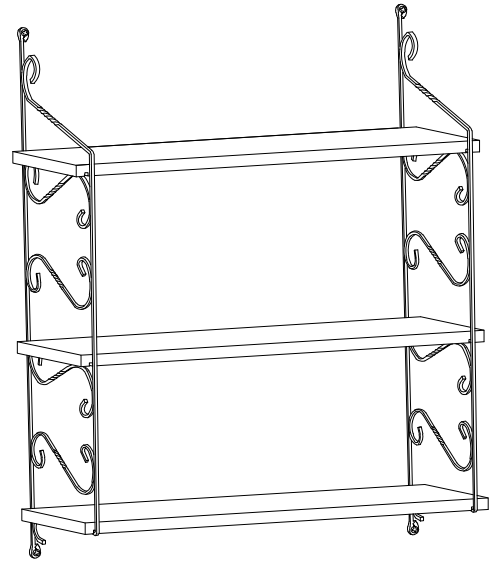

SERAMONİ

4

1

MATERIALS

	
X 4	X 4
J	AK
3 x 40 SCREW	WALL PLUG

ARMONİ

NO	NAME	PIECE	NO	İSİM	ADET
1	WOODEN SHELF	3 PCS	1	AHŞAP RAF	3 ADET
2	WALL CONSOLE	2 PCS	2	DUVAR KONSOLU	2 ADET

2