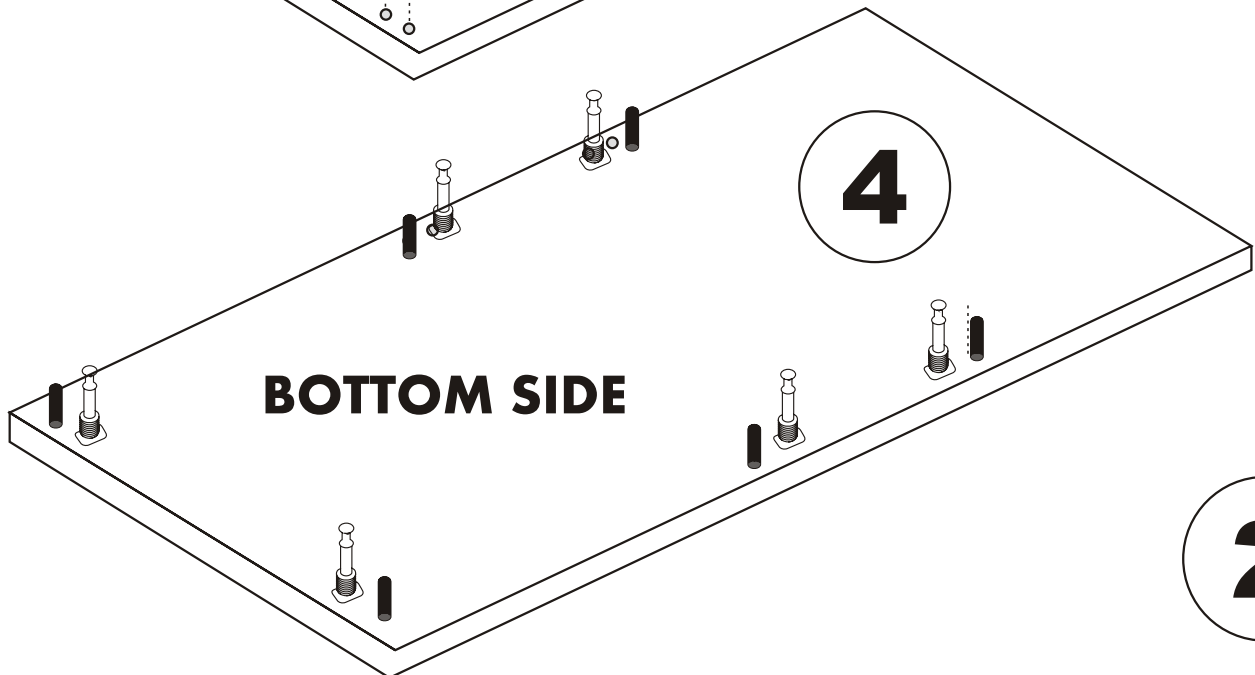

## ATTENTION !!

Minifix is the main connection material used in Decortile products ,  
Before starting assembly , Please check the drawings below  
Accessory List

<b>K10</b>  <b>4X</b>	<b>A1</b> Minifix  <b>12X</b>	<b>A2</b> Minifix  <b>12X</b>	<b>A3</b>  <b>12X</b>	<b>F16 4X25</b>  <b>16X</b>
--	--	--	---	--

## General view

**1**

**3**