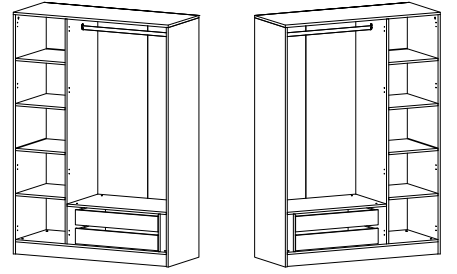

BEYAZ

KALE

GÖVDE 3K 190CM+210CM ORTAK

V1

V2

Dear Customer,

We design and produce our products for people to love and have fun with them as we do.

The product you bought was subjected to all sorts of tests and control before sending out to you.