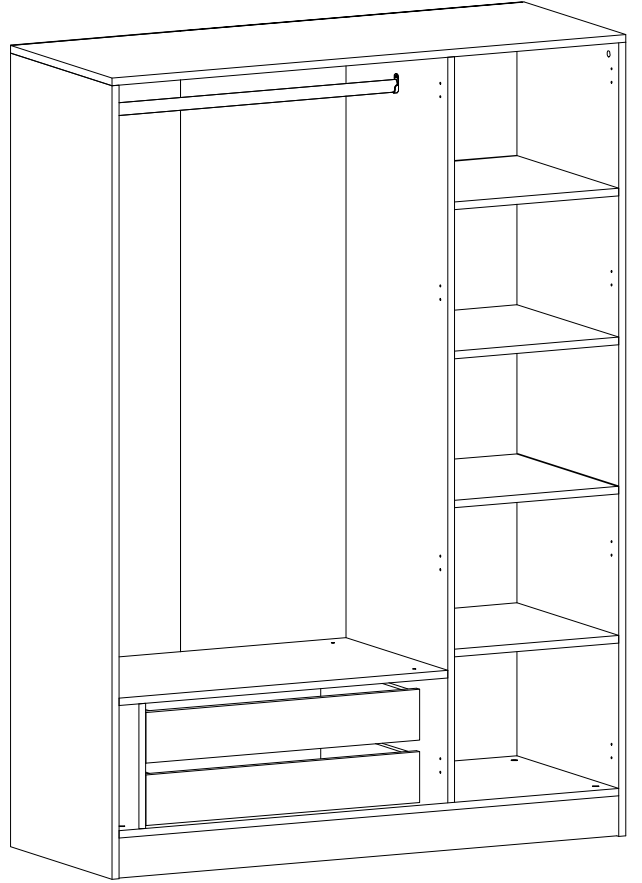

BEYAZ

KALE

GÖVDE 3K 190CM+210CM ORTAK

V1

V2

Dear Customer,

We design and produce our products for people to love and have fun with them as we do.

The product you bought was subjected to all sorts of tests and control before sending out to you.