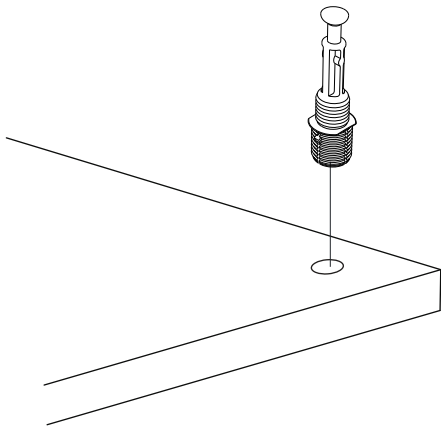

ATTENTION !!

Minifix is the main connection material used in products. Before starting assembly, please check the drawings below.

ACCESSORY LIST

BEYAZ/ANTR - Y5041

Kale 135cm Yüklük

A23 Minifix M8  8x	A22 Minifix G18  8x	A04 KVLY  8x	A48 AC  18x	C01 DM  2x
C04 MA  2x	K21 KLP 128mm  1x	V33 KLP VD 32mm  2x	A18 3,5x18  18x	A41 4x30  4x
A85 PSTN 100N  2x	A06 18 mm BYZ  8x			