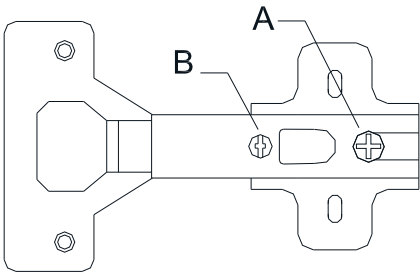

ATTENTION !!

Minifix is the main connection material used in products. Before starting assembly, please check the drawings below.

ACCESSORY LIST

BEYAZ/ANTR - Y5041

Kale 135cm Yüklük

A23 Minifix M8  8x	A22 Minifix G18  8x	A04 KVLY  8x	A48 AC  18x	C01 DM  2x
C04 MA  2x	K21 KLP 128mm  1x	V33 KLP VD 32mm  2x	A18 3,5x18  18x	A41 4x30  4x
A85 PSTN 100N  2x	A06 18 mm BYZ  8x			

GENERAL VIEW

5131.01	1	1350	520	18
5131.02	1	1350	520	18
5131.03	1	414	520	18
5131.04	1	414	520	18
5131.05	1	1346	446	18
5131.06	1	1346	446	3

1

2

3

4

5

6

7

8

A= menteşe bağlama vidası / to connect the hinge to the door
B= kapak ayar vidası / to arrange the door

oklar kapağın ayarlama yönünü gösterir.
arrows to show the directions for arrangement of doors.