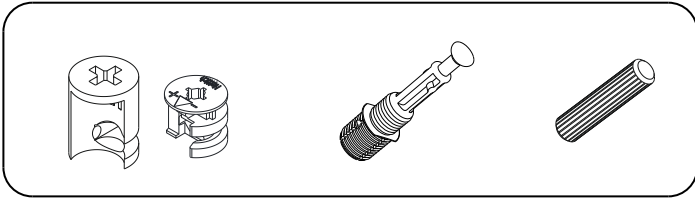

ATTENTION !!

Minifix is the main connection material used in products. Before starting assembly, please check the drawings below.

ACCESSORY LIST

BEYAZ/ANTR - Y5041

Kale 135cm Yüklük

A23 Minifix M8  8x	A22 Minifix G18  8x	A04 KVLY  8x	A48 AC  18x	C01 DM  2x
C04 MA  2x	K21 KLP 128mm  1x	V33 KLP VD 32mm  2x	A18 3,5x18  18x	A41 4x30  4x
A85 PSTN 100N  2x	A06 18 mm BYZ  8x			