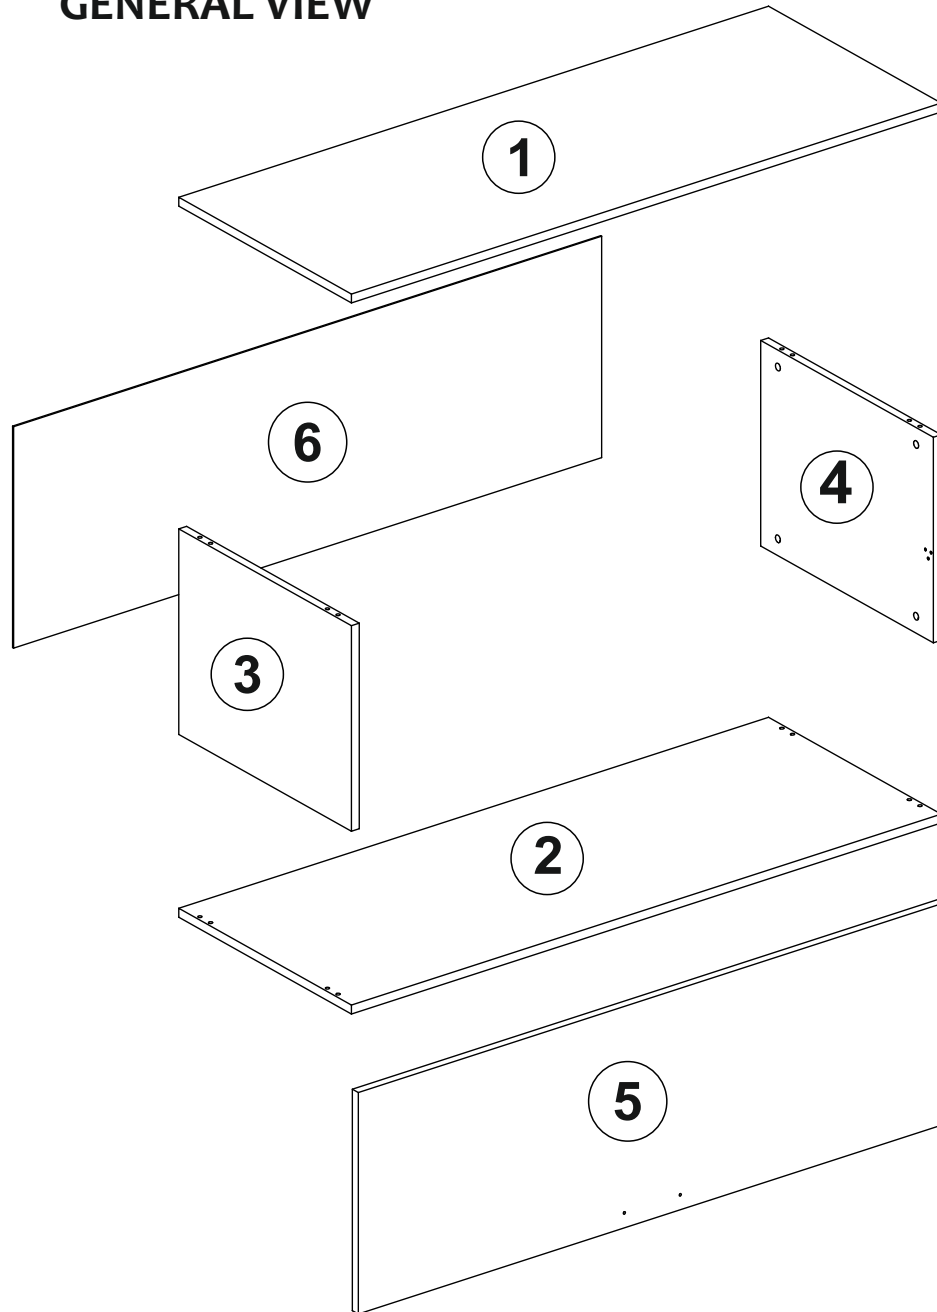

ACCESSORY LIST

BEYAZ/ANTR - Y5041

Kale 135cm Yüklük

A23 Minifix M8 8x	A22 Minifix G18 8x	A04 KVLY 8x	A48 AC 18x	C01 DM 2x
C04 MA 2x	K21 KLP 128mm 1x	V33 KLP VD 32mm 2x	A18 3,5x18 18x	A41 4x30 4x
A85 PSTN 100N 2x	A06 18 mm BYZ 8x			

GENERAL VIEW

5131.01	1	1350	520	18
5131.02	1	1350	520	18
5131.03	1	414	520	18
5131.04	1	414	520	18
5131.05	1	1346	446	18
5131.06	1	1346	446	3