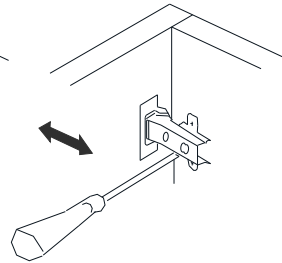

ATTENTION !!

Minifix is the main connection material used in products. Before starting assembly, please check the drawings below.

ACCESSORY LIST

BEYAZ/ANTR - Y5041

Kale 135cm Yüklük

A23 Minifix M8  8x	A22 Minifix G18  8x	A04 KVLY  8x	A48 AC  18x	C01 DM  2x
C04 MA  2x	K21 KLP 128mm  1x	V33 KLP VD 32mm  2x	A18 3,5x18  18x	A41 4x30  4x
A85 PSTN 100N  2x	A06 18 mm BYZ  8x			

GENERAL VIEW

5131.01	1	1350	520	18
5131.02	1	1350	520	18
5131.03	1	414	520	18
5131.04	1	414	520	18
5131.05	1	1346	446	18
5131.06	1	1346	446	3

1

2

3

4

5

6

7

8

A= menteşe bağlama vidası / to connect the hinge to the door
B= kapak ayar vidası / to arrange the door

oklar kapağın ayarlama yönünü gösterir.
arrows to show the directions for arrangement of doors.