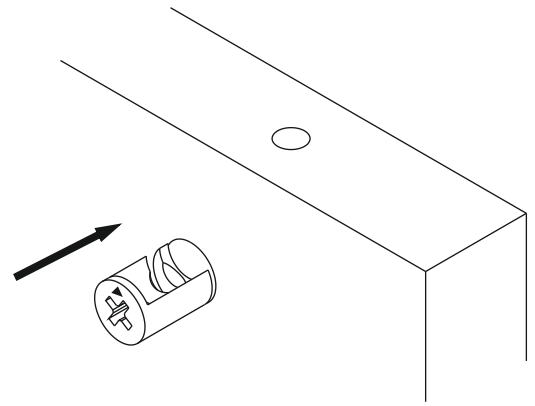

ATTENTION !!

Minifix is the main connection material used in products. Before starting assembly, please check the drawings below.

ACCESSORY LIST

BEYAZ/ANTR - Y5041

Kale 135cm Yüklük

A23 Minifix M8  8x	A22 Minifix G18  8x	A04 KVLY  8x	A48 AC  18x	C01 DM  2x
C04 MA  2x	K21 KLP 128mm  1x	V33 KLP VD 32mm  2x	A18 3,5x18  18x	A41 4x30  4x
A85 PSTN 100N  2x	A06 18 mm BYZ  8x			