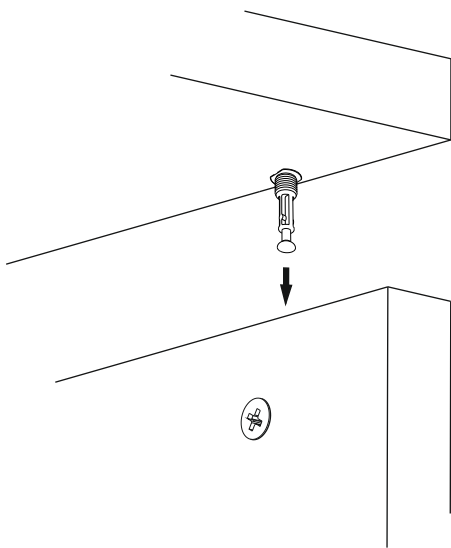

ATTENTION !!

Minifix is the main connection material used in products. Before starting assembly, please check the drawings below.

ACCESSORY LIST

BEYAZ/ANTR - Y5041

Kale 135cm Yüklük

A23 Minifix M8  8x	A22 Minifix G18  8x	A04 KVLY  8x	A48 AC  18x	C01 DM  2x
C04 MA  2x	K21 KLP 128mm  1x	V33 KLP VD 32mm  2x	A18 3,5x18  18x	A41 4x30  4x
A85 PSTN 100N  2x	A06 18 mm BYZ  8x			