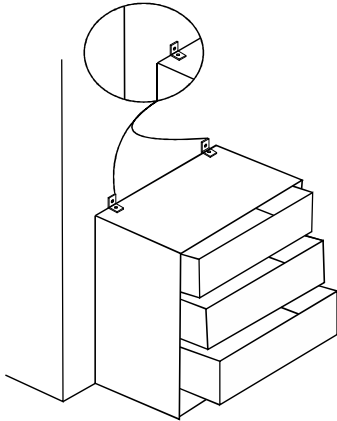

DORE

KALE

GÖVDE 3K 190CM+210CM ORTAK - LEDLİ

V1

V2

Dear Customer,

We design and produce our products for people to love and have fun with them as we do.

The product you bought was subjected to all sorts of tests and control before sending out to you.