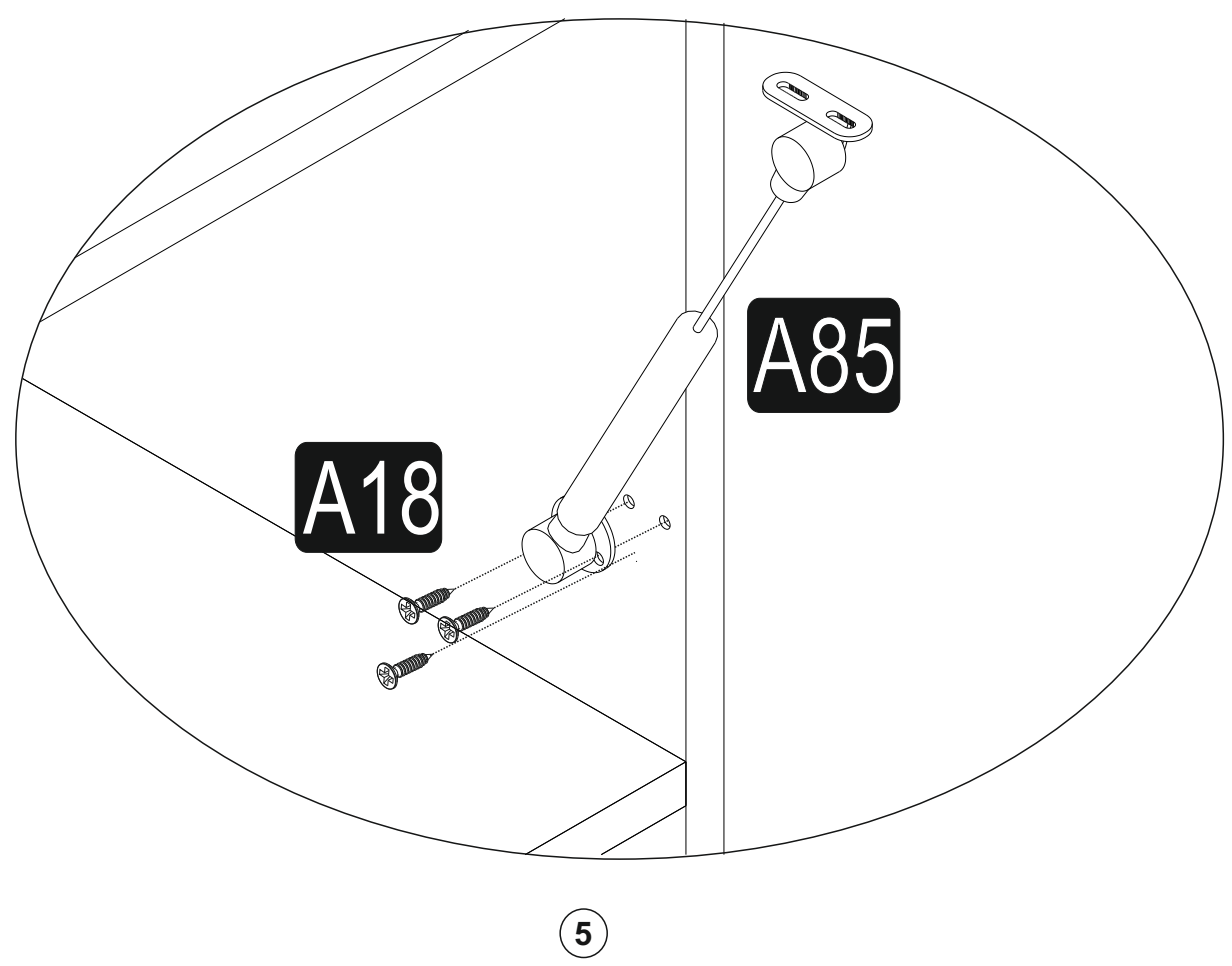

ATTENTION !!

Minifix is the main connection material used in products. Before starting assembly, please check the drawings below.

ACCESSORY LIST

BEYAZ/ANTR - Y5041

Kale 135cm Yüklük

A23 Minifix M8  8x	A22 Minifix G18  8x	A04 KVLY  8x	A48 AC  18x	C01 DM  2x
C04 MA  2x	K21 KLP 128mm  1x	V33 KLP VD 32mm  2x	A18 3,5x18  18x	A41 4x30  4x
A85 PSTN 100N  2x	A06 18 mm BYZ  8x			

GENERAL VIEW

5131.01	1	1350	520	18
5131.02	1	1350	520	18
5131.03	1	414	520	18
5131.04	1	414	520	18
5131.05	1	1346	446	18
5131.06	1	1346	446	3

1

2

3

4

5

6

7

8

A= menteşe bağlama vidası / to connect the hinge to the door
B= kapak ayar vidası / to arrange the door

oklar kapağın ayarlama yönünü gösterir.
arrows to show the directions for arrangement of doors.