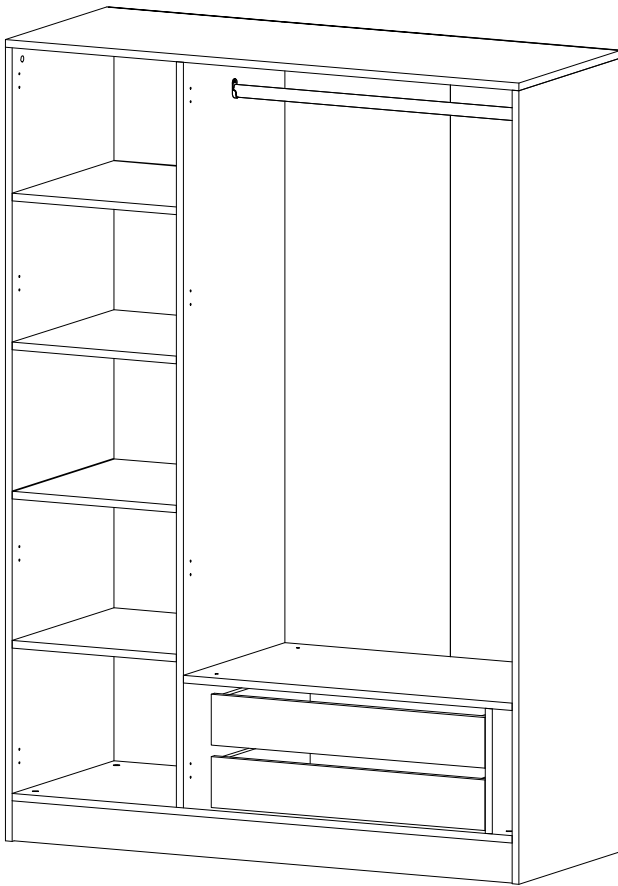

DORE

KALE

GÖVDE 3K 190CM+210CM ORTAK - LEDLİ

V1

V2

Dear Customer,

We design and produce our products for people to love and have fun with them as we do.

The product you bought was subjected to all sorts of tests and control before sending out to you.