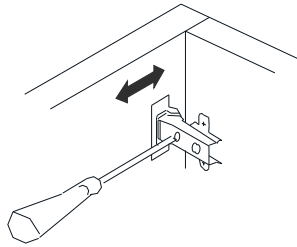

ATTENTION !!

Minifix is the main connection material used in products. Before starting assembly, please check the drawings below.

ACCESSORY LIST

BEYAZ/ANTR - Y5041

Kale 135cm Yüklük

A23 Minifix M8  8x	A22 Minifix G18  8x	A04 KVLY  8x	A48 AC  18x	C01 DM  2x
C04 MA  2x	K21 KLP 128mm  1x	V33 KLP VD 32mm  2x	A18 3,5x18  18x	A41 4x30  4x
A85 PSTN 100N  2x	A06 18 mm BYZ  8x			

GENERAL VIEW

5131.01	1	1350	520	18
5131.02	1	1350	520	18
5131.03	1	414	520	18
5131.04	1	414	520	18
5131.05	1	1346	446	18
5131.06	1	1346	446	3

1

2

3

4

5

6

7

8

A= menteşe bağlama vidası / to connect the hinge to the door
B= kapak ayar vidası / to arrange the door

oklar kapağın ayarlama yönünü gösterir.
arrows to show the directions for arrangement of doors.