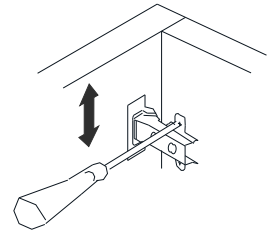

ATTENTION !!

Minifix is the main connection material used in products. Before starting assembly, please check the drawings below.

ACCESSORY LIST

BEYAZ/ANTR - Y5041

Kale 135cm Yüklük

A23 Minifix M8  8x	A22 Minifix G18  8x	A04 KVLY  8x	A48 AC  18x	C01 DM  2x
C04 MA  2x	K21 KLP 128mm  1x	V33 KLP VD 32mm  2x	A18 3,5x18  18x	A41 4x30  4x
A85 PSTN 100N  2x	A06 18 mm BYZ  8x			

GENERAL VIEW

5131.01	1	1350	520	18
5131.02	1	1350	520	18
5131.03	1	414	520	18
5131.04	1	414	520	18
5131.05	1	1346	446	18
5131.06	1	1346	446	3

1

2

3

4

5

6

7

8

A= menteşe bağlama vidası / to connect the hinge to the door
B= kapak ayar vidası / to arrange the door

oklar kapağın ayarlama yönünü gösterir.
arrows to show the directions for arrangement of doors.