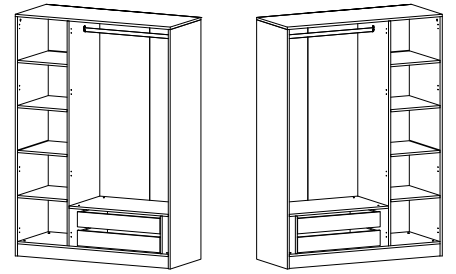

DORE

KALE

GÖVDE 3K 190CM+210CM ORTAK - LEDLİ

V1

V2

Dear Customer,

We design and produce our products for people to love and have fun with them as we do.

The product you bought was subjected to all sorts of tests and control before sending out to you.