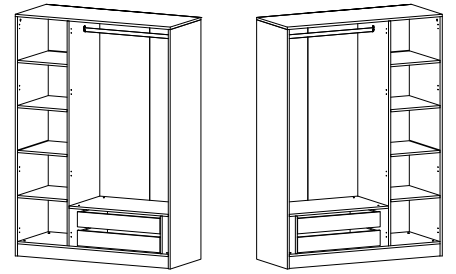

DORE

KALE

GÖVDE 3K 190CM+210CM ORTAK

V1

V2

Dear Customer,

We design and produce our products for people to love and have fun with them as we do.

The product you bought was subjected to all sorts of tests and control before sending out to you.