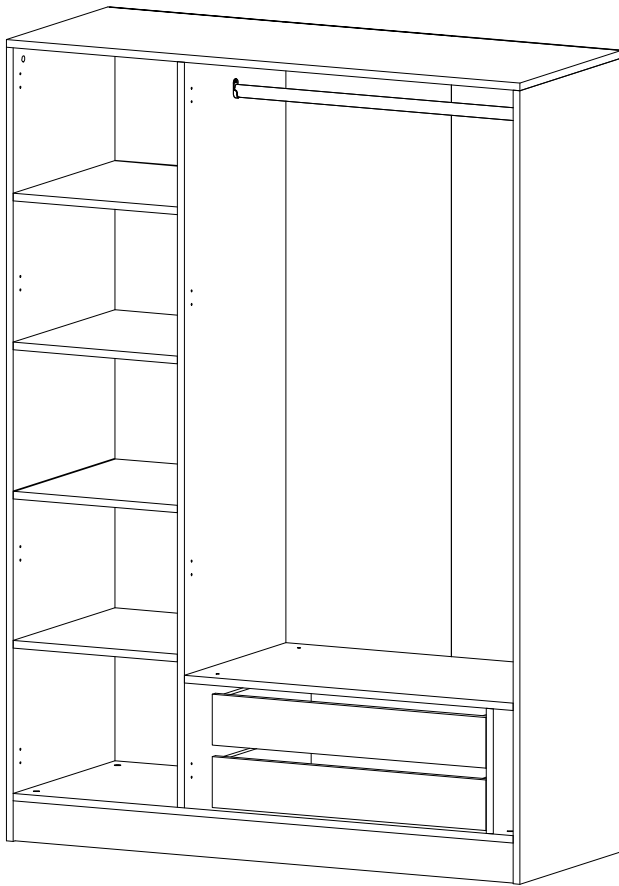

DORE

KALE

GÖVDE 3K 190CM+210CM ORTAK

V1

V2

Dear Customer,

We design and produce our products for people to love and have fun with them as we do.

The product you bought was subjected to all sorts of tests and control before sending out to you.