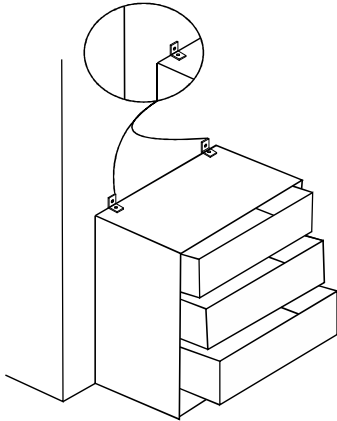

DORE

KALE

GÖVDE 3K 190CM+210CM ORTAK

V1

V2

Dear Customer,

We design and produce our products for people to love and have fun with them as we do.

The product you bought was subjected to all sorts of tests and control before sending out to you.