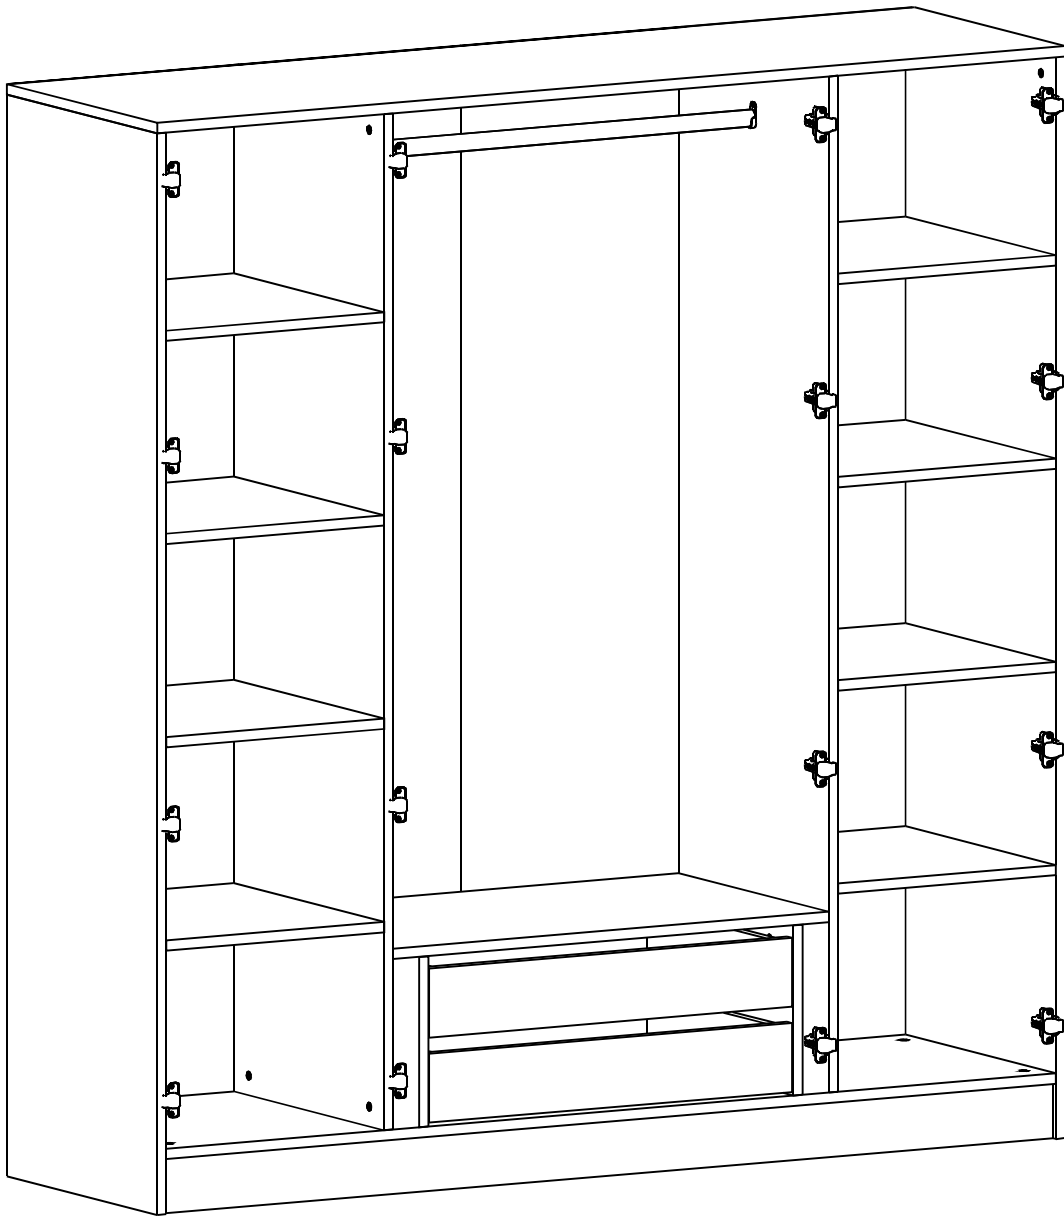

BEYAZ

KALE

GÖVDE 4K 190CM+210CM ORTAK

Dear Customer,

We design and produce our products for people to love and have fun with them as we do.

The product you bought was subjected to all sorts of tests and control before sending out to you.