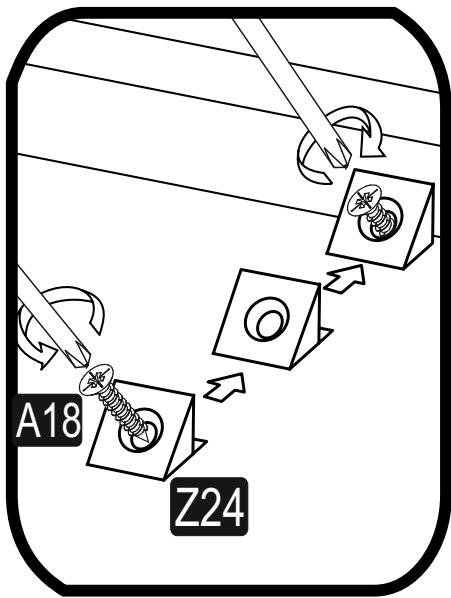

ATTENTION !!

Minifix is the main connection material used in products. Before starting assembly, please check the drawings below.

ACCESSORY LIST

KALE GÖVDE KÖŞE 210 LUK -DORE-ANTR

A23 Minifix M8  15x	A22 Minifix G18  15x	A04 KVLV  14x	A17 4x50  6x	C04 MA  4x
V40 V212-M6  <small>UZUN OVL ASK BORU FLNŞ</small> 4x	A55 AB  605 mm 2x	V27 YSB MVD  6x30 4x	A18 3,5x18  48x	C05 45°  4x
A06 18 mm  DORE 12x	Z24  20x	V28 3.5X25  PU.VD 6x	K21 200mm  Plstk Syh 1x	V33 plstk kvd 32mm  2x

GENERAL VIEW

1

2

4

3

4

5

6