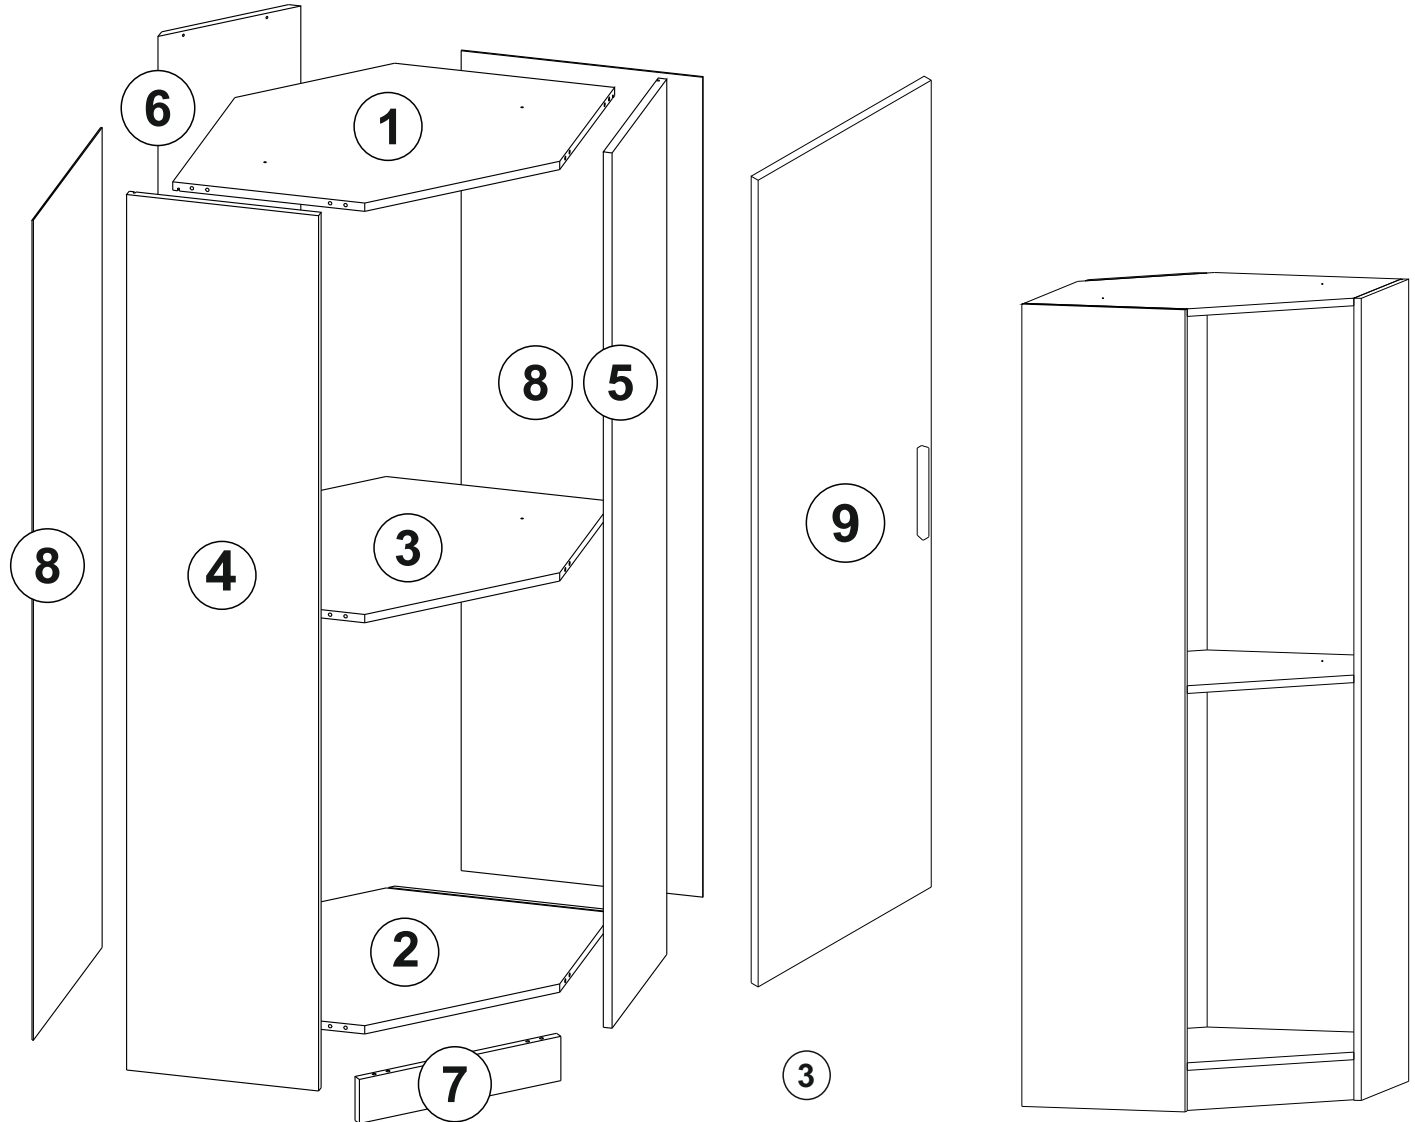

ATTENTION !!

Minifix is the main connection material used in products. Before starting assembly, please check the drawings below.

ACCESSORY LIST

KALE GÖVDE KÖŞE 210 LUK -DORE-ANTR

A23 Minifix M8  15x	A22 Minifix G18  15x	A04 KVLV  14x	A17 4x50  6x	C04 MA  4x
V40 V212-M6  <small>UZUN OVL ASK BORU FLNŞ</small> 4x	A55 AB  605 mm 2x	V27 YSB MVD  6x30 4x	A18 3,5x18  48x	C05 45°  4x
A06 18 mm  DORE 12x	Z24  20x	V28 3.5X25  PU.VD 6x	K21 200mm  Plstk Syh 1x	V33 plstk kvd 32mm  2x

GENERAL VIEW

1

2

4

3

4

5

6