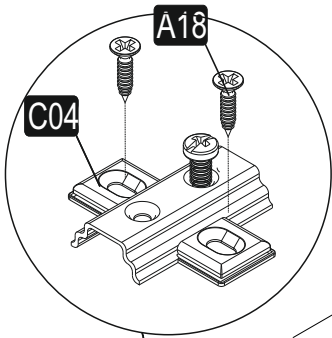

ATTENTION !!

Minifix is the main connection material used in products. Before starting assembly, please check the drawings below.

ACCESSORY LIST

KALE GÖVDE KÖŞE 210 LUK -DORE-ANTR

A23 Minifix M8  15x	A22 Minifix G18  15x	A04 KVLV  14x	A17 4x50  6x	C04 MA  4x
V40 V212-M6  <small>UZUN OVL ASK BORU FLNŞ</small> 4x	A55 AB  605 mm 2x	V27 YSB MVD  6x30 4x	A18 3,5x18  48x	C05 45°  4x
A06 18 mm  DORE 12x	Z24  20x	V28 3.5X25  PU.VD 6x	K21 200mm  Plstk Syh 1x	V33 plstk kvd 32mm  2x

GENERAL VIEW

1

2

4

3

4

5

6