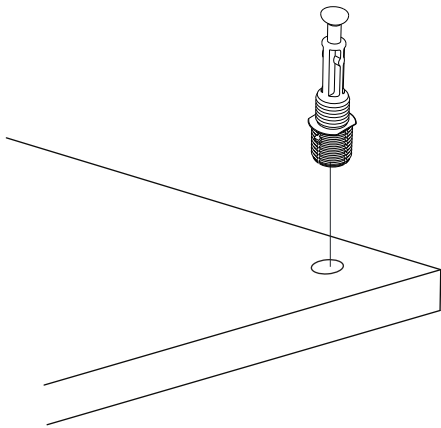

ATTENTION !!

Minifix is the main connection material used in products. Before starting assembly, please check the drawings below.

ACCESSORY LIST

KALE GÖVDE KÖŞE 210 LUK -DORE-ANTR

A23 Minifix M8  15x	A22 Minifix G18  15x	A04 KVLV  14x	A17 4x50  6x	C04 MA  4x
V40 V212-M6  <small>UZUN OVL ASK BORU FLNŞ</small> 4x	A55 AB  605 mm 2x	V27 YSB MVD  6x30 4x	A18 3,5x18  48x	C05 45°  4x
A06 18 mm  DORE 12x	Z24  20x	V28 3.5X25  PU.VD 6x	K21 200mm  Plstk Syh 1x	V33 plstk kvd 32mm  2x