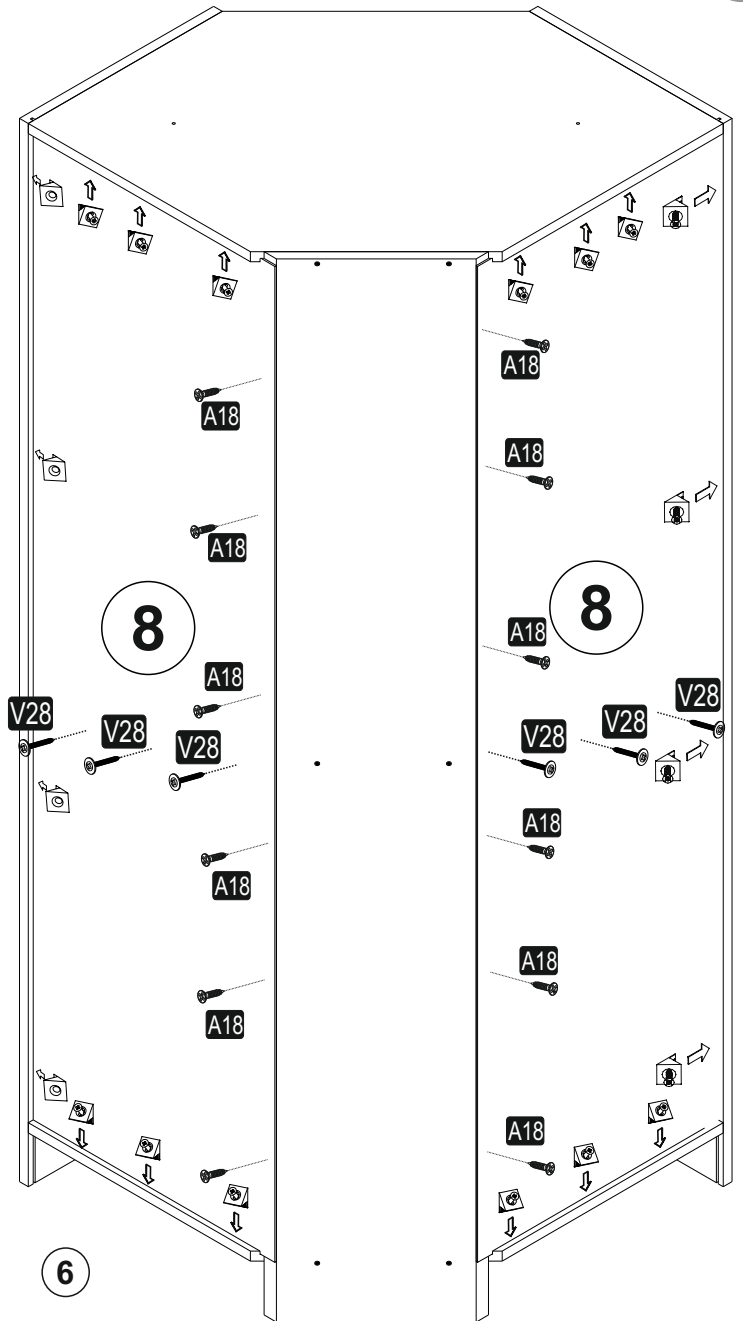

ATTENTION !!

Minifix is the main connection material used in products. Before starting assembly, please check the drawings below.

ACCESSORY LIST

KALE GÖVDE KÖŞE 210 LUK -DORE-ANTR

A23 Minifix M8  15x	A22 Minifix G18  15x	A04 KVLV  14x	A17 4x50  6x	C04 MA  4x
V40 V212-M6  <small>UZUN OVL ASK BORU FLNŞ</small> 4x	A55 AB  605 mm 2x	V27 YSB MVD  6x30 4x	A18 3,5x18  48x	C05 45°  4x
A06 18 mm  DORE 12x	Z24  20x	V28 3.5X25  PU.VD 6x	K21 200mm  Plstk Syh 1x	V33 plstk kvd 32mm  2x

GENERAL VIEW

1

2

4

3

4

5

6

7

8