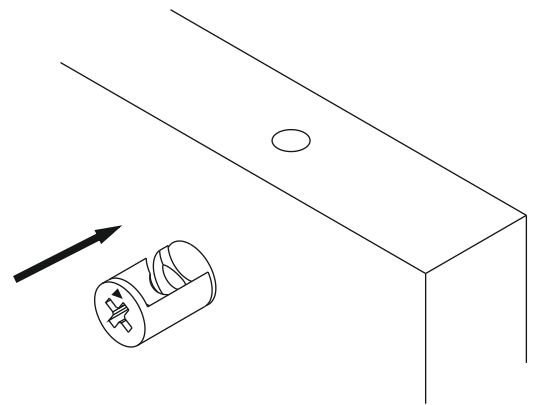

ATTENTION !!

Minifix is the main connection material used in products. Before starting assembly, please check the drawings below.

ACCESSORY LIST

KALE GÖVDE KÖŞE 210 LUK -DORE-ANTR

A23 Minifix M8  15x	A22 Minifix G18  15x	A04 KVLV  14x	A17 4x50  6x	C04 MA  4x
V40 V212-M6  <small>UZUN OVL ASK BORU FLNŞ</small> 4x	A55 AB  605 mm 2x	V27 YSB MVD  6x30 4x	A18 3,5x18  48x	C05 45°  4x
A06 18 mm  DORE 12x	Z24  20x	V28 3.5X25  PU.VD 6x	K21 200mm  Plstk Syh 1x	V33 plstk kvd 32mm  2x