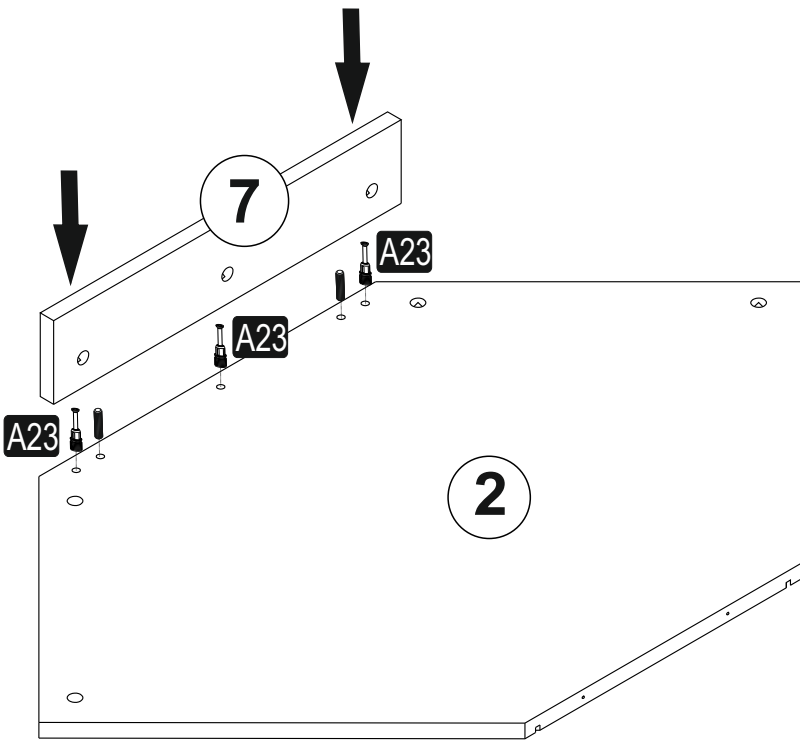

ATTENTION !!

Minifix is the main connection material used in products. Before starting assembly, please check the drawings below.

ACCESSORY LIST

KALE GÖVDE KÖŞE 210 LUK -DORE-ANTR

A23 Minifix M8  15x	A22 Minifix G18  15x	A04 KVLV  14x	A17 4x50  6x	C04 MA  4x
V40 V212-M6  <small>UZUN OVL ASK BORU FLNŞ</small> 4x	A55 AB  605 mm 2x	V27 YSB MVD  6x30 4x	A18 3,5x18  48x	C05 45°  4x
A06 18 mm  DORE 12x	Z24  20x	V28 3.5X25  PU.VD 6x	K21 200mm  Plstk Syh 1x	V33 plstk kvd 32mm  2x

GENERAL VIEW

1

2

4

3

4

5

6