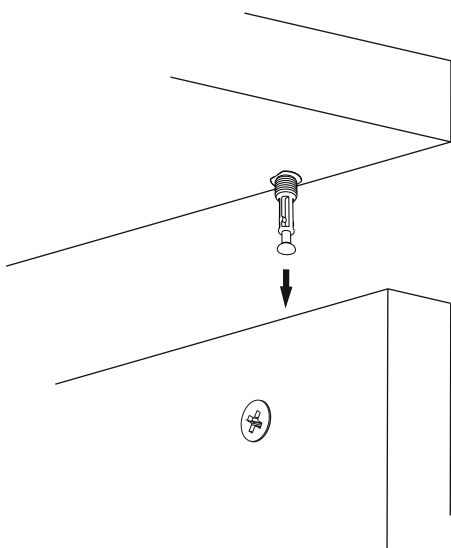

ATTENTION !!

Minifix is the main connection material used in products. Before starting assembly, please check the drawings below.

ACCESSORY LIST

KALE GÖVDE KÖŞE 210 LUK -DORE-ANTR

A23 Minifix M8  15x	A22 Minifix G18  15x	A04 KVLV  14x	A17 4x50  6x	C04 MA  4x
V40 V212-M6  <small>UZUN OVL ASK BORU FLNŞ</small> 4x	A55 AB  605 mm 2x	V27 YSB MVD  6x30 4x	A18 3,5x18  48x	C05 45°  4x
A06 18 mm  DORE 12x	Z24  20x	V28 3.5X25  PU.VD 6x	K21 200mm  Plstk Syh 1x	V33 plstk kvd 32mm  2x