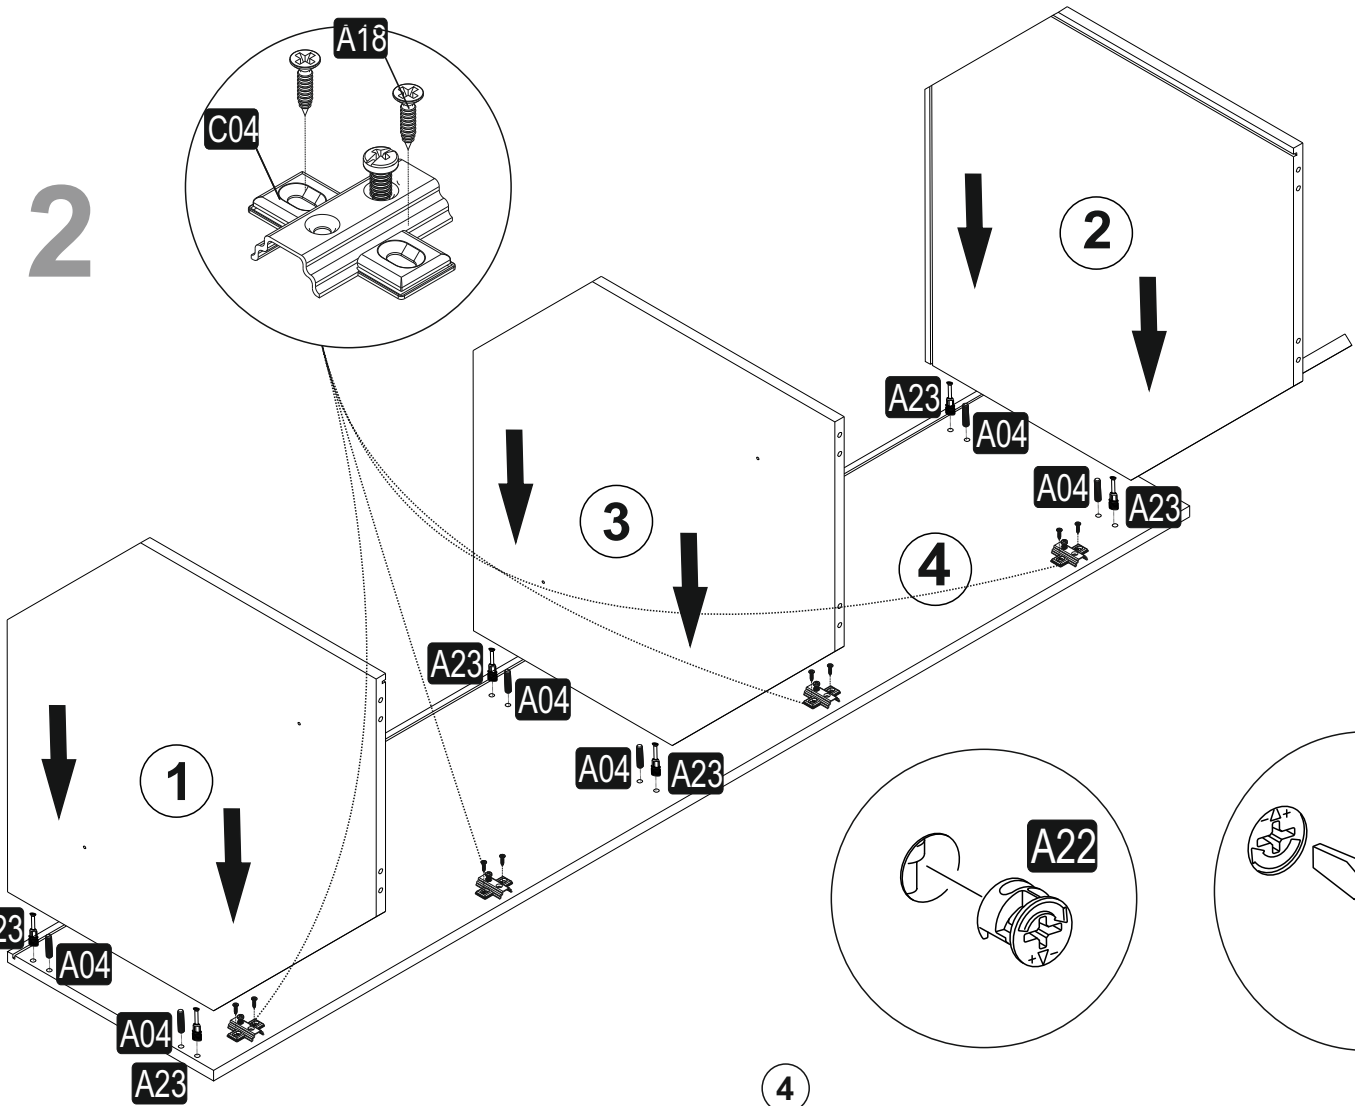

ATTENTION !!

Minifix is the main connection material used in products. Before starting assembly, please check the drawings below.

ACCESSORY LIST

KALE GÖVDE KÖŞE 210 LUK -DORE-ANTR

A23 Minifix M8  15x	A22 Minifix G18  15x	A04 KVLV  14x	A17 4x50  6x	C04 MA  4x
V40 V212-M6  <small>UZUN OVL ASK BORU FLNŞ</small> 4x	A55 AB  605 mm 2x	V27 YSB MVD  6x30 4x	A18 3,5x18  48x	C05 45°  4x
A06 18 mm  DORE 12x	Z24  20x	V28 3.5X25  PU.VD 6x	K21 200mm  Plstk Syh 1x	V33 plstk kvd 32mm  2x

GENERAL VIEW

1

2

4

3

4

5

6