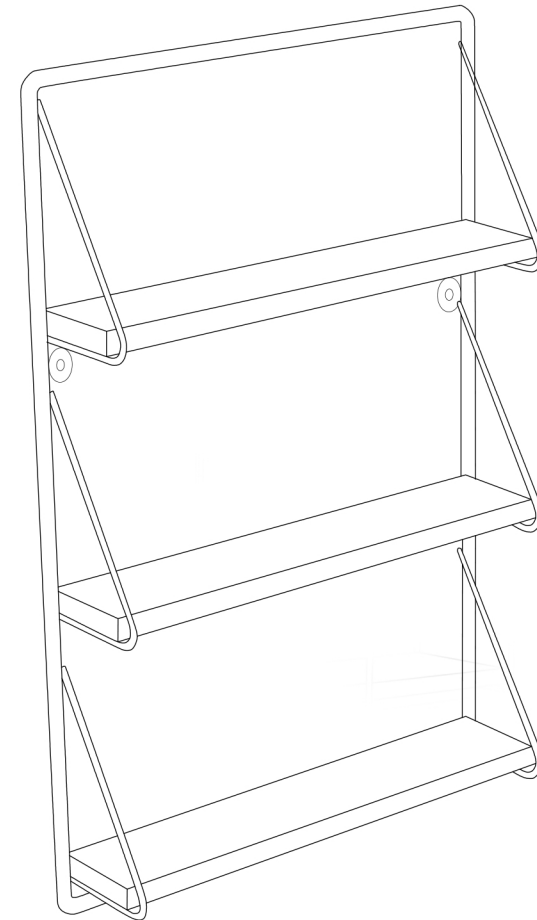

## DECORATIVE WALL SHELF

### Assembly Guide

Hang the rack you prepared into the wall dowels by screwing.

# ACCESSORIES LIST

**1** Mark the hole locations by aligning the wire rack to the wall.

**2** Drill the areas you marked.

Screw the wooden shelves into the screw slots on the wire.