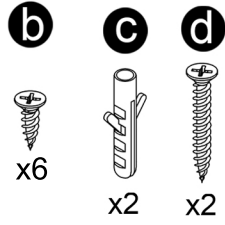

### Assembly Guide

Hang the rack you prepared into the wall dowels by screwing.

# ACCESSORIES LIST

**1** Mark the hole locations by aligning the wire rack to the wall.

**2** Drill the areas you marked.

Screw the wooden shelves into the screw slots on the wire.