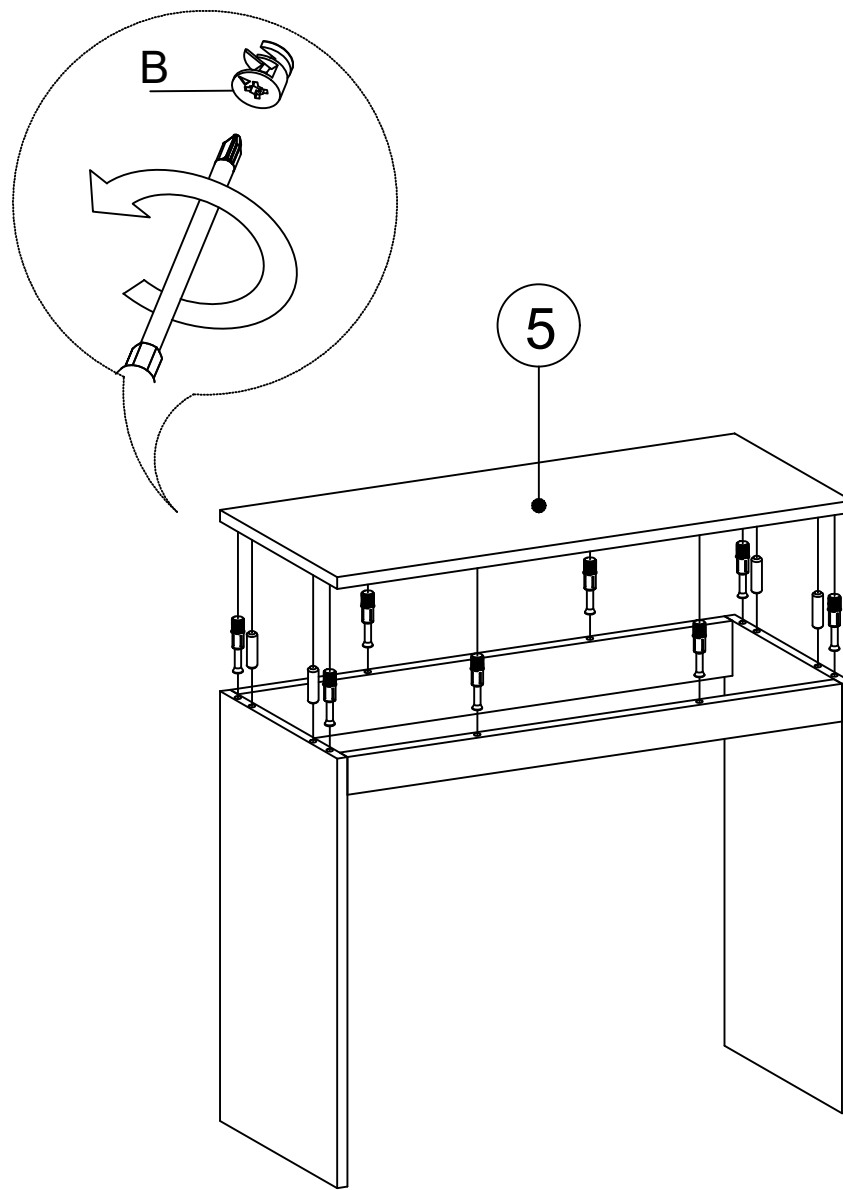

UMA

DECORMET

MATERIALS

A	B	C	D	F
12 PCS	12 PCS	12 PCS	7 PCS	10 PCS
AH	E	CABINET SCREW		
8 PCS	10 PCS			

DEC0083 UMA

NO	NAME	PIECE	NO	İSİM	MİKTAR
1	RIGHT SIDE PART	1 PC	1	SAĞ AYAK	1 Adet
2	BACK PART	1 PC	2	ARKA PANO	1 Adet
3	FRONT PART	1 PC	3	ÖN PANO	1 Adet
4	LEFT SIDE PART	1 PC	4	SOL AYAK	1 Adet
5	TABLE TOP PART	1 PC	5	MASA TABLA	1 Adet
6	FIXED SHELF	1 PC	6	SABİT RAF	1 Adet
7	BOOKSHELF LEFT PART	1 PC	7	KİTAPLIK SOL DİKME	1 Adet
8	BACK PART	1 PC	8	ARKA PANEL	1 Adet
9	BOOKSHELF RIGHT PART	1 PC	9	KİTAPLIK SAĞ DİKME	1 Adet
10	BOOKSHELF TOP PART	1 PC	10	KİTAPLIK ÜST TABLA	1 Adet
11	SHELF	2 PCS	11	HAREKETLİ RAF	2 Adet