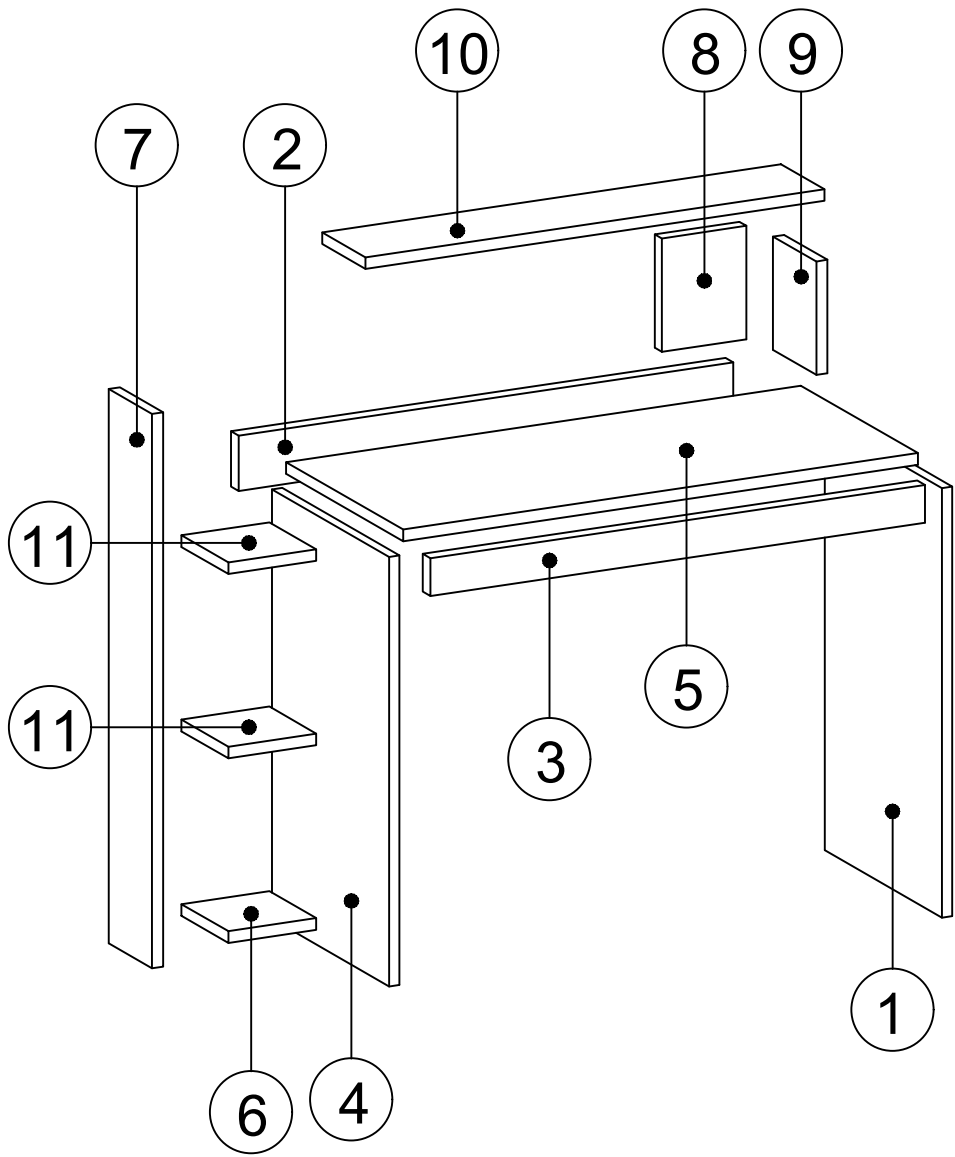

UMA

DECORMET

MATERIALS

A	B	C	D	F
12 PCS	12 PCS	12 PCS	7 PCS	10 PCS
AH	E	CABINET SCREW		
8 PCS	10 PCS			

DEC0083 UMA

NO	NAME	PIECE	NO	İSİM	MİKTAR
1	RIGHT SIDE PART	1 PC	1	SAĞ AYAK	1 Adet
2	BACK PART	1 PC	2	ARKA PANO	1 Adet
3	FRONT PART	1 PC	3	ÖN PANO	1 Adet
4	LEFT SIDE PART	1 PC	4	SOL AYAK	1 Adet
5	TABLE TOP PART	1 PC	5	MASA TABLA	1 Adet
6	FIXED SHELF	1 PC	6	SABİT RAF	1 Adet
7	BOOKSHELF LEFT PART	1 PC	7	KİTAPLIK SOL DİKME	1 Adet
8	BACK PART	1 PC	8	ARKA PANEL	1 Adet
9	BOOKSHELF RIGHT PART	1 PC	9	KİTAPLIK SAĞ DİKME	1 Adet
10	BOOKSHELF TOP PART	1 PC	10	KİTAPLIK ÜST TABLA	1 Adet
11	SHELF	2 PCS	11	HAREKETLİ RAF	2 Adet