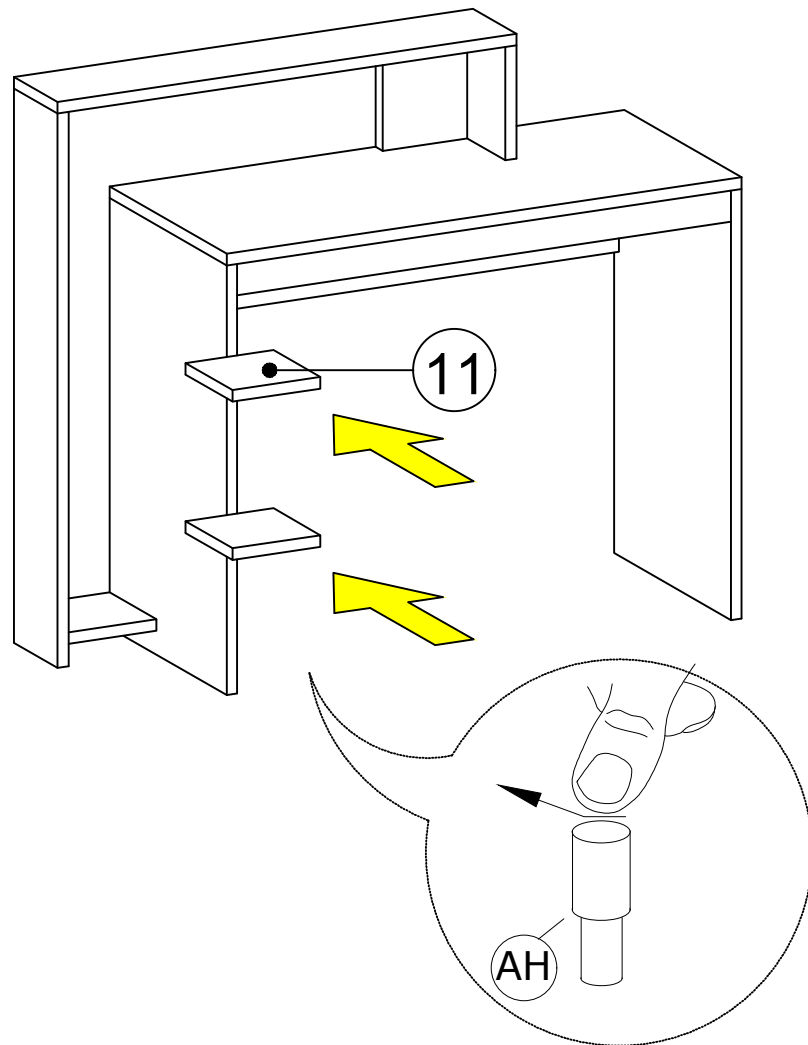

UMA

DECORMET

MATERIALS

A	B	C	D	F
12 PCS	12 PCS	12 PCS	7 PCS	10 PCS
AH	E	CABINET SCREW		
8 PCS	10 PCS			

DEC0083 UMA

NO	NAME	PIECE	NO	İSİM	MİKTAR
1	RIGHT SIDE PART	1 PC	1	SAĞ AYAK	1 Adet
2	BACK PART	1 PC	2	ARKA PANO	1 Adet
3	FRONT PART	1 PC	3	ÖN PANO	1 Adet
4	LEFT SIDE PART	1 PC	4	SOL AYAK	1 Adet
5	TABLE TOP PART	1 PC	5	MASA TABLA	1 Adet
6	FIXED SHELF	1 PC	6	SABİT RAF	1 Adet
7	BOOKSHELF LEFT PART	1 PC	7	KİTAPLIK SOL DİKME	1 Adet
8	BACK PART	1 PC	8	ARKA PANEL	1 Adet
9	BOOKSHELF RIGHT PART	1 PC	9	KİTAPLIK SAĞ DİKME	1 Adet
10	BOOKSHELF TOP PART	1 PC	10	KİTAPLIK ÜST TABLA	1 Adet
11	SHELF	2 PCS	11	HAREKETLİ RAF	2 Adet