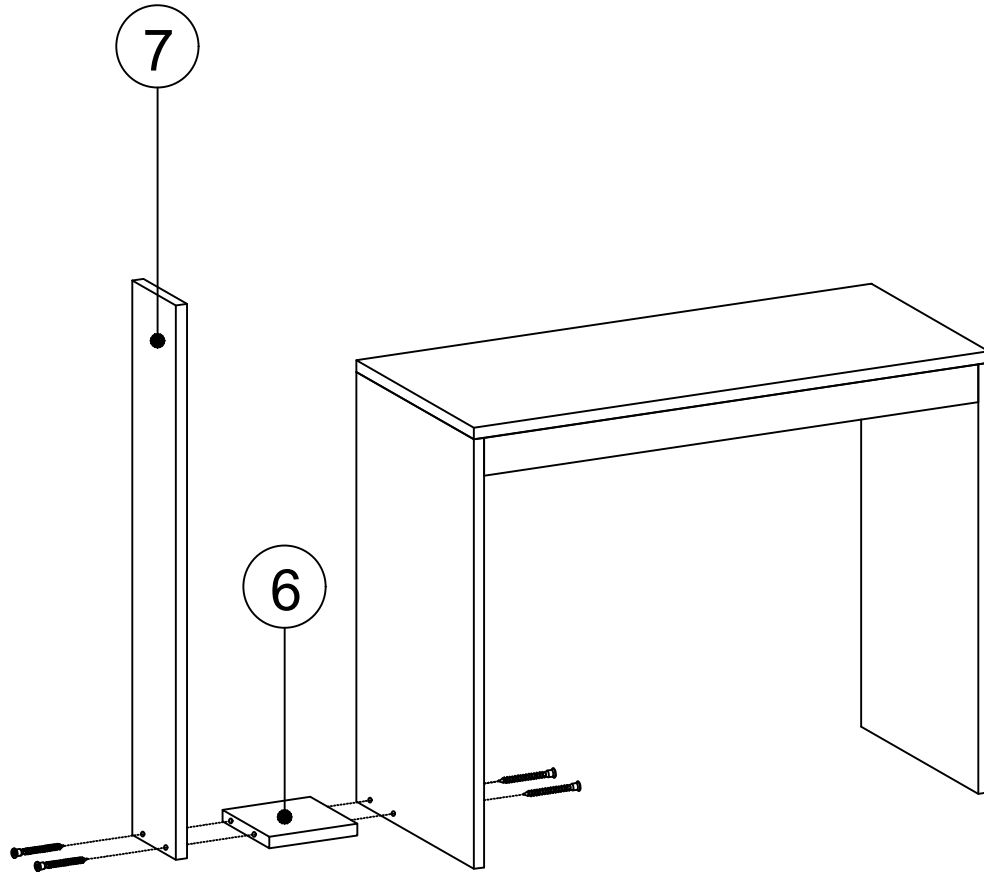

UMA

DECORMET

MATERIALS

A	B	C	D	F
12 PCS	12 PCS	12 PCS	7 PCS	10 PCS
AH	E	CABINET SCREW		
8 PCS	10 PCS			

DEC0083 UMA

NO	NAME	PIECE	NO	İSİM	MİKTAR
1	RIGHT SIDE PART	1 PC	1	SAĞ AYAK	1 Adet
2	BACK PART	1 PC	2	ARKA PANO	1 Adet
3	FRONT PART	1 PC	3	ÖN PANO	1 Adet
4	LEFT SIDE PART	1 PC	4	SOL AYAK	1 Adet
5	TABLE TOP PART	1 PC	5	MASA TABLA	1 Adet
6	FIXED SHELF	1 PC	6	SABİT RAF	1 Adet
7	BOOKSHELF LEFT PART	1 PC	7	KİTAPLIK SOL DİKME	1 Adet
8	BACK PART	1 PC	8	ARKA PANEL	1 Adet
9	BOOKSHELF RIGHT PART	1 PC	9	KİTAPLIK SAĞ DİKME	1 Adet
10	BOOKSHELF TOP PART	1 PC	10	KİTAPLIK ÜST TABLA	1 Adet
11	SHELF	2 PCS	11	HAREKETLİ RAF	2 Adet