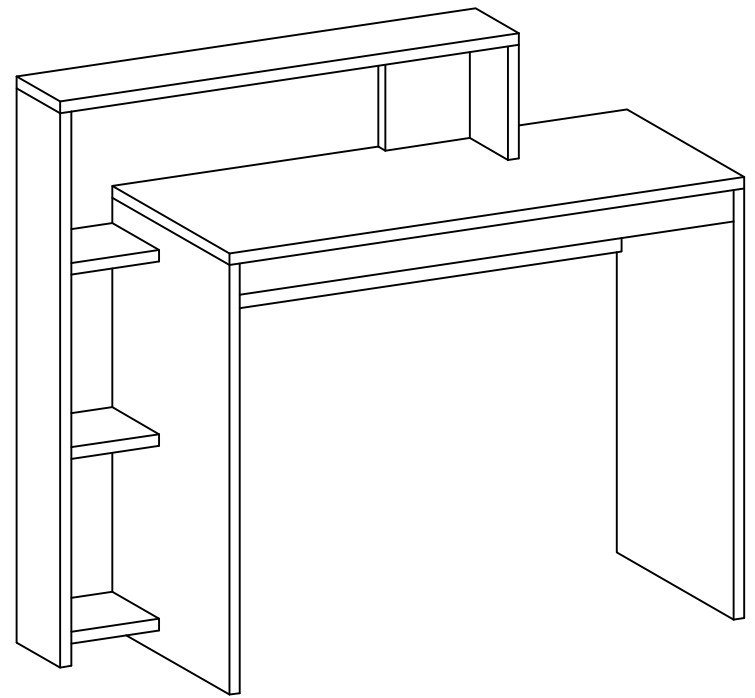

UMA

DECORMET

MATERIALS

A	B	C	D	F
12 PCS	12 PCS	12 PCS	7 PCS	10 PCS
AH	E	CABINET SCREW		
8 PCS	10 PCS			

DEC0083 UMA

NO	NAME	PIECE	NO	İSİM	MİKTAR
1	RIGHT SIDE PART	1 PC	1	SAĞ AYAK	1 Adet
2	BACK PART	1 PC	2	ARKA PANO	1 Adet
3	FRONT PART	1 PC	3	ÖN PANO	1 Adet
4	LEFT SIDE PART	1 PC	4	SOL AYAK	1 Adet
5	TABLE TOP PART	1 PC	5	MASA TABLA	1 Adet
6	FIXED SHELF	1 PC	6	SABİT RAF	1 Adet
7	BOOKSHELF LEFT PART	1 PC	7	KİTAPLIK SOL DİKME	1 Adet
8	BACK PART	1 PC	8	ARKA PANEL	1 Adet
9	BOOKSHELF RIGHT PART	1 PC	9	KİTAPLIK SAĞ DİKME	1 Adet
10	BOOKSHELF TOP PART	1 PC	10	KİTAPLIK ÜST TABLA	1 Adet
11	SHELF	2 PCS	11	HAREKETLİ RAF	2 Adet