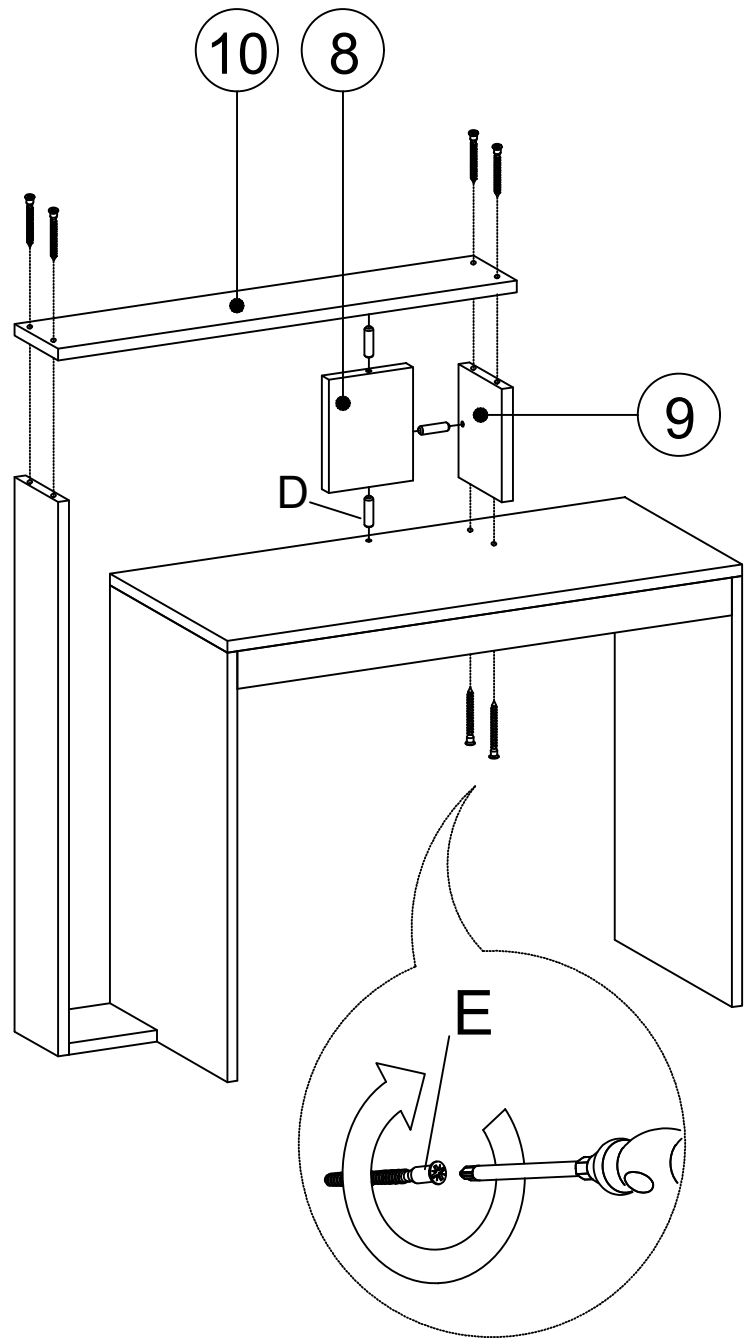

UMA

DECORMET

MATERIALS

A	B	C	D	F
12 PCS	12 PCS	12 PCS	7 PCS	10 PCS
AH	E	CABINET SCREW		
8 PCS	10 PCS			

DEC0083 UMA

NO	NAME	PIECE	NO	İSİM	MİKTAR
1	RIGHT SIDE PART	1 PC	1	SAĞ AYAK	1 Adet
2	BACK PART	1 PC	2	ARKA PANO	1 Adet
3	FRONT PART	1 PC	3	ÖN PANO	1 Adet
4	LEFT SIDE PART	1 PC	4	SOL AYAK	1 Adet
5	TABLE TOP PART	1 PC	5	MASA TABLA	1 Adet
6	FIXED SHELF	1 PC	6	SABİT RAF	1 Adet
7	BOOKSHELF LEFT PART	1 PC	7	KİTAPLIK SOL DİKME	1 Adet
8	BACK PART	1 PC	8	ARKA PANEL	1 Adet
9	BOOKSHELF RIGHT PART	1 PC	9	KİTAPLIK SAĞ DİKME	1 Adet
10	BOOKSHELF TOP PART	1 PC	10	KİTAPLIK ÜST TABLA	1 Adet
11	SHELF	2 PCS	11	HAREKETLİ RAF	2 Adet