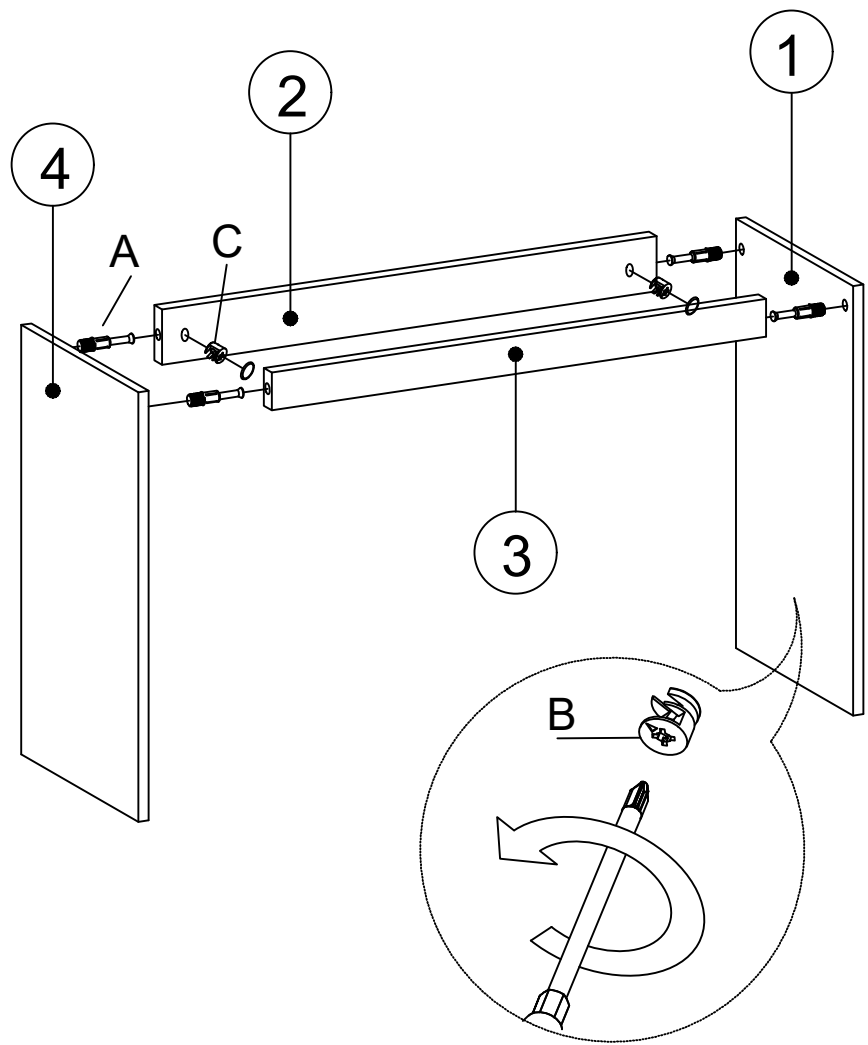

UMA

DECORMET

MATERIALS

A	B	C	D	F
12 PCS	12 PCS	12 PCS	7 PCS	10 PCS
AH	E	CABINET SCREW		
8 PCS	10 PCS			

DEC0083 UMA

NO	NAME	PIECE	NO	İSİM	MİKTAR
1	RIGHT SIDE PART	1 PC	1	SAĞ AYAK	1 Adet
2	BACK PART	1 PC	2	ARKA PANO	1 Adet
3	FRONT PART	1 PC	3	ÖN PANO	1 Adet
4	LEFT SIDE PART	1 PC	4	SOL AYAK	1 Adet
5	TABLE TOP PART	1 PC	5	MASA TABLA	1 Adet
6	FIXED SHELF	1 PC	6	SABİT RAF	1 Adet
7	BOOKSHELF LEFT PART	1 PC	7	KİTAPLIK SOL DİKME	1 Adet
8	BACK PART	1 PC	8	ARKA PANEL	1 Adet
9	BOOKSHELF RIGHT PART	1 PC	9	KİTAPLIK SAĞ DİKME	1 Adet
10	BOOKSHELF TOP PART	1 PC	10	KİTAPLIK ÜST TABLA	1 Adet
11	SHELF	2 PCS	11	HAREKETLİ RAF	2 Adet