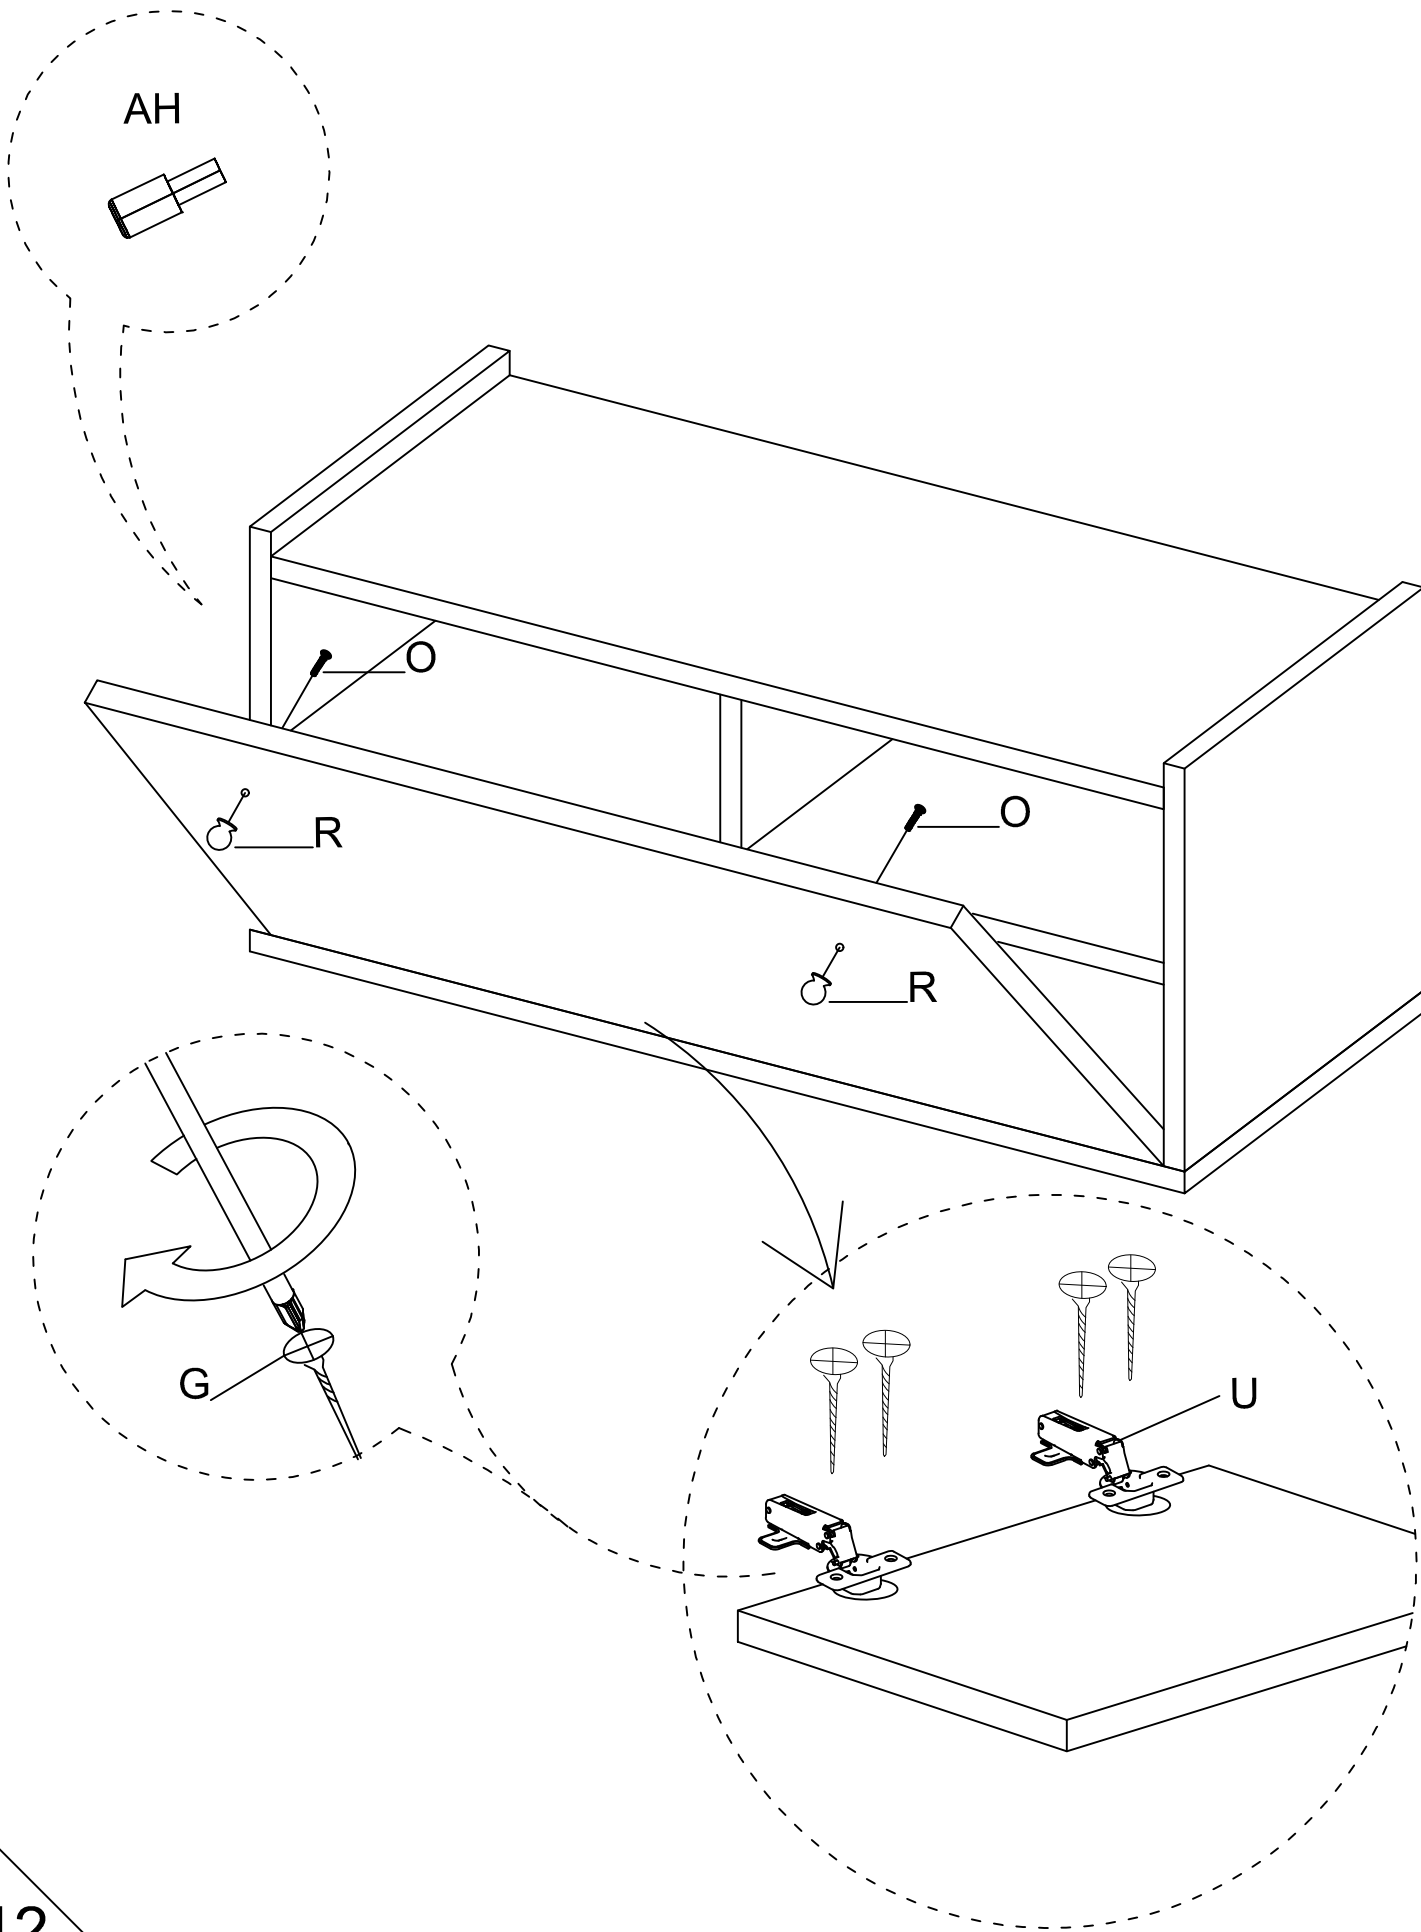

DEC20035 LENA

DECORMET

MATERIALS

X 16 A MINIFIX GIB	X 16 B MINIFIX BODY	X 16 C MIN.STOPPER	X 12 D DOWEL	X 4 E CABINET SCREW	X 2 F PLUG	X 22 G 3,5 x 18 SCREW
X 2 L 5x80 SCREW	X 16 N METRIC SCREW	X 2 O HANDLE SCREW	X 1 P ALLEN KEY	X 2 R HANDLE	X 2 U HINGE(Crank 16)	
X 5 AG HANGING	X 8 AH SHELF BUTTON	X 4 AJ PLASTIC JOINING	X 2 AK WALL PLUG	X 1 BL SPONGE LAYING	X 4 BN 170mm PVC LEG	

DEC20035 LENA

NO	NAME	PIECE
1	BOTTOM PART	1 PC
2	LEFT PART	1 PC
3	MIDDLE PART	1 PC
4	RIGHT PART	1 PC
5	BACK PART	1 PC
6	TOP PART	1 PC
7	SHELVES	2 PCS
8	COVER PART	1 PC
9	HANGER / BACK PART	1 PC
10	HANGER / MIDDLE PARTS	2 PCS
11	HANGER / BOTTOM-TOP PARTS	2 PCS

NO	İSİM	ADET
1	ALT TABLA	1 ADET
2	SOL YAN	1 ADET
3	ORTA TABLA	1 ADET
4	SAĞ YAN	1 ADET
5	ARKALIK	1 ADET
6	ÜST TABLA	1 ADET
7	RAFLAR	2 ADET
8	KAPAK	1 ADET
9	ASKI / ARKA TABLA	1 ADET
10	ASKI / ORTA DİKMELER	2 ADET
11	ASKI / ALT-ÜST TABLA	2 ADET