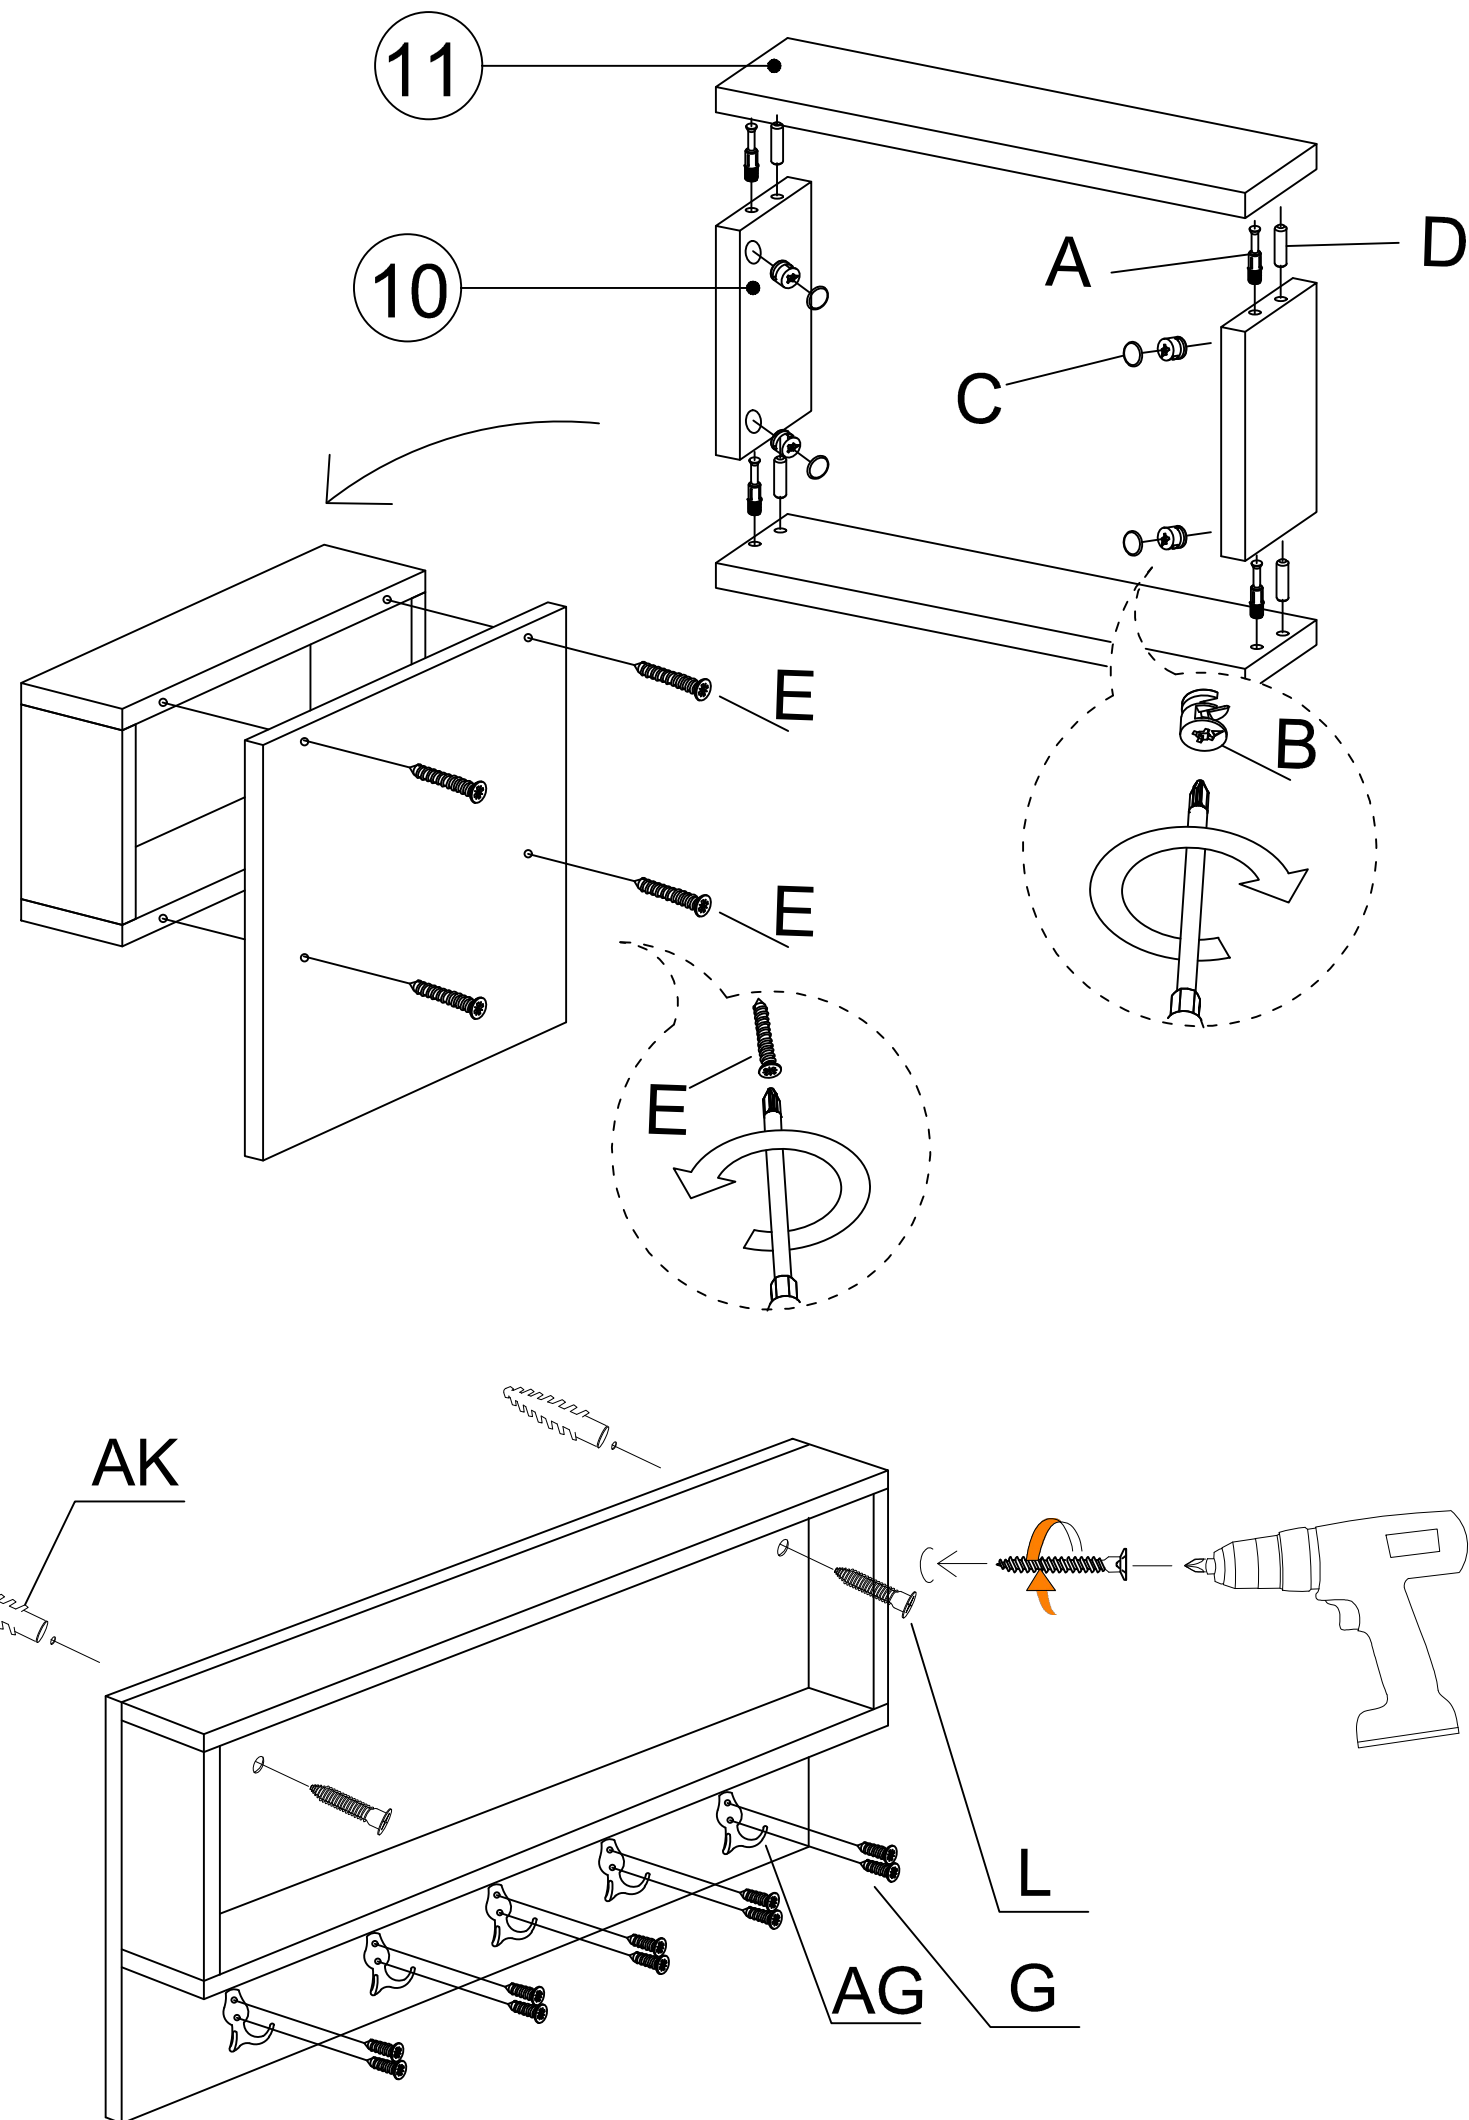

DEC20035 LENA

DECORMET

MATERIALS

X 16 A MINIFIX GIB	X 16 B MINIFIX BODY	X 16 C MIN.STOPPER	X 12 D DOWEL	X 4 E CABINET SCREW	X 2 F PLUG	X 22 G 3,5 x 18 SCREW
X 2 L 5x80 SCREW	X 16 N METRIC SCREW	X 2 O HANDLE SCREW	X 1 P ALLEN KEY	X 2 R HANDLE	X 2 U HINGE(Crank 16)	
X 5 AG HANGING	X 8 AH SHELF BUTTON	X 4 AJ PLASTIC JOINING	X 2 AK WALL PLUG	X 1 BL SPONGE LAYING	X 4 BN 170mm PVC LEG	

DEC20035 LENA

NO	NAME	PIECE
1	BOTTOM PART	1 PC
2	LEFT PART	1 PC
3	MIDDLE PART	1 PC
4	RIGHT PART	1 PC
5	BACK PART	1 PC
6	TOP PART	1 PC
7	SHELVES	2 PCS
8	COVER PART	1 PC
9	HANGER / BACK PART	1 PC
10	HANGER / MIDDLE PARTS	2 PCS
11	HANGER / BOTTOM-TOP PARTS	2 PCS

NO	İSİM	ADET
1	ALT TABLA	1 ADET
2	SOL YAN	1 ADET
3	ORTA TABLA	1 ADET
4	SAĞ YAN	1 ADET
5	ARKALIK	1 ADET
6	ÜST TABLA	1 ADET
7	RAFLAR	2 ADET
8	KAPAK	1 ADET
9	ASKI / ARKA TABLA	1 ADET
10	ASKI / ORTA DİKMELER	2 ADET
11	ASKI / ALT-ÜST TABLA	2 ADET