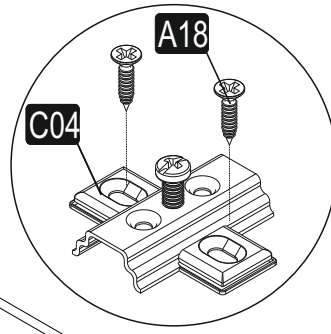

ATTENTION !!

Minifix is the main connection material used in products. Before starting assembly, please check the drawings below.

ACCESSORY LIST

A23 Minifix M8  16x	A22 Minifix G18  20x	A17 4x50  21x	C01 DM  2x	C04 MA  2x
R03 CRY  35 cm 1x	A14 UM  84 mm 2x	A18 3,5x18  16x	V13  4x	V12  4x
A41 4x30  16x	A49 KLPVD  22mm 1x	K08 DKLP  1x	B12 30 mm  3x	A48 AC  10x
A10 14mm RENK2  4x	A10 14mm RENK1  9x	A06 18 mm RNK2  16x	A34 3,5X25  16x	A12 Allen Key  1x

GENERAL VIEW

1

2

4

3

4

5

5

6

7

8

9

10

BACK

FRONT