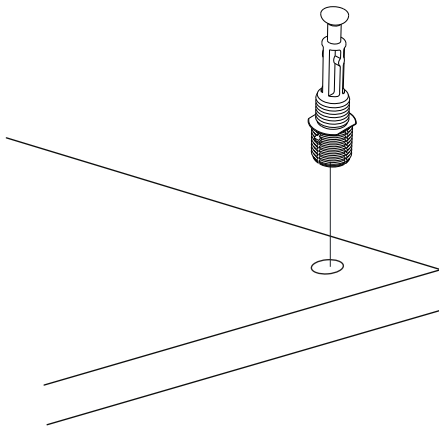

ATTENTION !!

Minifix is the main connection material used in products. Before starting assembly, please check the drawings below.

ACCESSORY LIST

A23 Minifix M8  16x	A22 Minifix G18  20x	A17 4x50  21x	C01 DM  2x	C04 MA  2x
R03 CRY  35 cm 1x	A14 UM  84 mm 2x	A18 3,5x18  16x	V13  4x	V12  4x
A41 4x30  16x	A49 KLPVD  22mm 1x	K08 DKLP  1x	B12 30 mm  3x	A48 AC  10x
A10 14mm RENK2  4x	A10 14mm RENK1  9x	A06 18 mm RNK2  16x	A34 3,5X25  16x	A12 Allen Key  1x