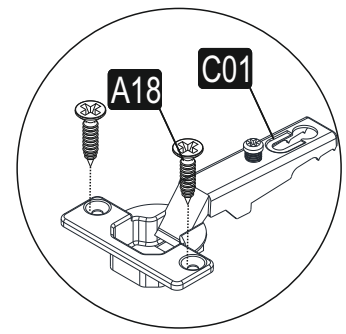

ATTENTION !!

Minifix is the main connection material used in products. Before starting assembly, please check the drawings below.

ACCESSORY LIST

A23 Minifix M8  16x	A22 Minifix G18  20x	A17 4x50  21x	C01 DM  2x	C04 MA  2x
R03 CRY  35 cm 1x	A14 UM  84 mm 2x	A18 3,5x18  16x	V13  4x	V12  4x
A41 4x30  16x	A49 KLPVD  22mm 1x	K08 DKLP  1x	B12 30 mm  3x	A48 AC  10x
A10 14mm RENK2  4x	A10 14mm RENK1  9x	A06 18 mm RNK2  16x	A34 3,5X25  16x	A12 Allen Key  1x

GENERAL VIEW

1

2

4

3

4

5

5

6

7

8

9

10

BACK

FRONT