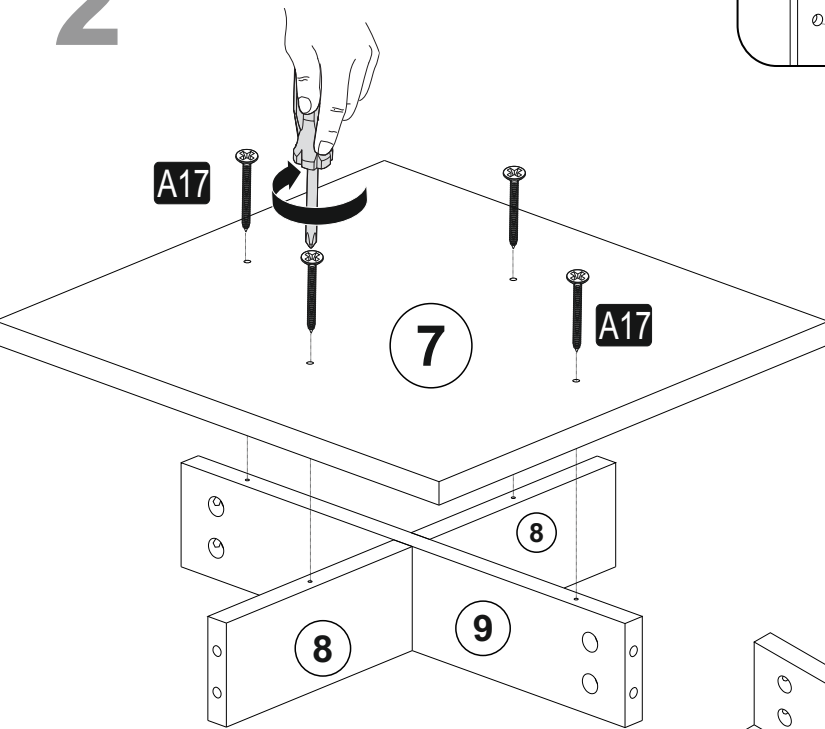

ATTENTION !!

Minifix is the main connection material used in products. Before starting assembly, please check the drawings below.

ACCESSORY LIST

A23 Minifix M8  16x	A22 Minifix G18  20x	A17 4x50  21x	C01 DM  2x	C04 MA  2x
R03 CRY  35 cm 1x	A14 UM  84 mm 2x	A18 3,5x18  16x	V13  4x	V12  4x
A41 4x30  16x	A49 KLPVD  22mm 1x	K08 DKLP  1x	B12 30 mm  3x	A48 AC  10x
A10 14mm RENK2  4x	A10 14mm RENK1  9x	A06 18 mm RNK2  16x	A34 3,5X25  16x	A12 Allen Key  1x

GENERAL VIEW

1

2

4

3

4

5

5