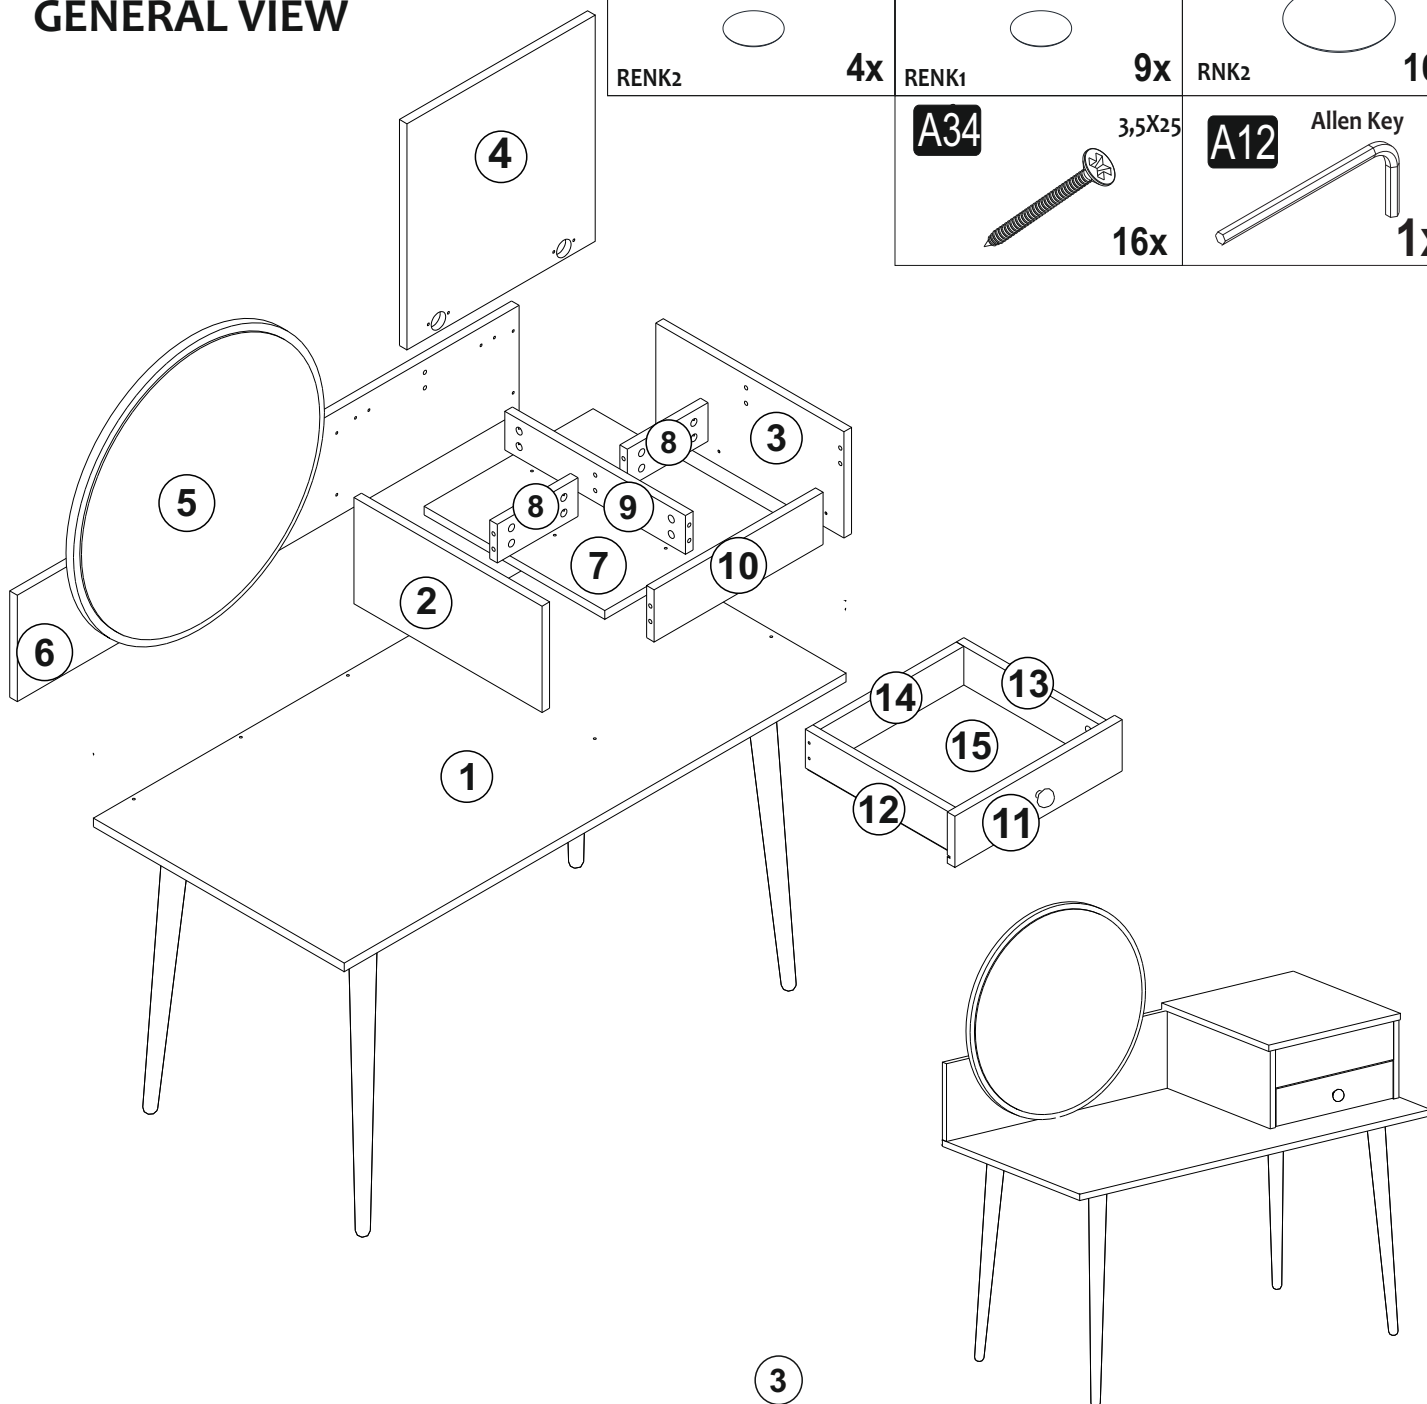

ATTENTION !!

Minifix is the main connection material used in products. Before starting assembly, please check the drawings below.

ACCESSORY LIST

A23 Minifix M8  16x	A22 Minifix G18  20x	A17 4x50  21x	C01 DM  2x	C04 MA  2x
R03 CRY  35 cm 1x	A14 UM  84 mm 2x	A18 3,5x18  16x	V13  4x	V12  4x
A41 4x30  16x	A49 KLPVD  22mm 1x	K08 DKLP  1x	B12 30 mm  3x	A48 AC  10x
A10 14mm RENK2  4x	A10 14mm RENK1  9x	A06 18 mm RNK2  16x	A34 3,5X25  16x	A12 Allen Key  1x

GENERAL VIEW

1

2

4

3

4

5

5