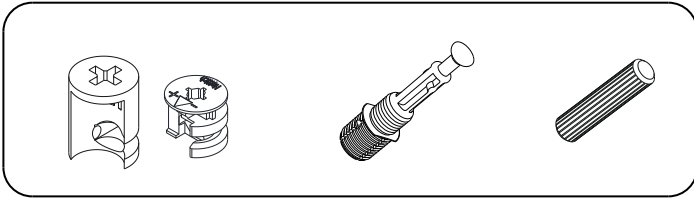

ATTENTION !!

Minifix is the main connection material used in products. Before starting assembly, please check the drawings below.