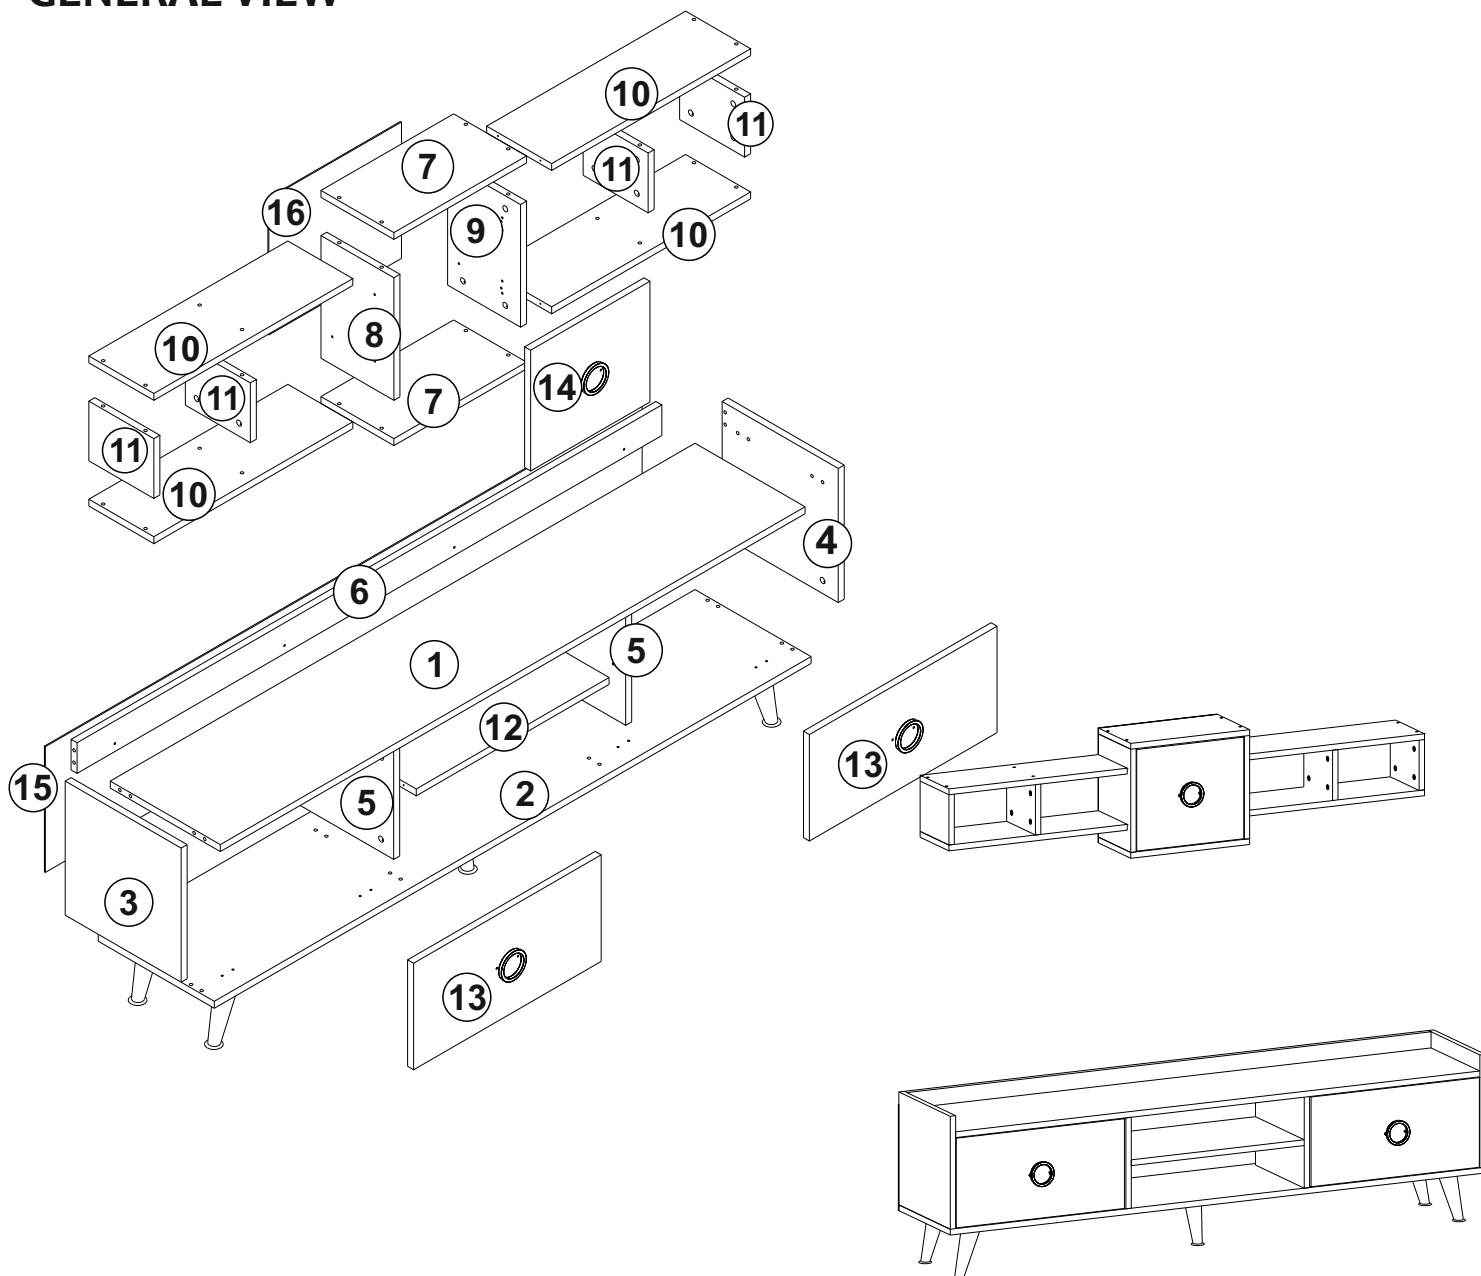

ATTENTION !!

Minifix is the main connection material used in products. Before starting assembly, please check the drawings below.

ACCESSORY LIST

The necessary tools (not included)

A02 Minifix  16x	A23 Minifix Mil  16x	A04 Dowel  20x	A17 4x50  32x	K24 64mm  1001 GLD KLP 3x
A06 Sticker  1. Color 48x	C02 SDM  6x	C04 MA  6x	A18 3,5x18  64x	A60 BYZ  3x
A49 KLPVD  22mm 6x	A16 DB 8mm  3x	A15 LA  3x	V50 15cm  5x	A48 AC  40x

GENERAL VIEW

1

2

4

3

4

5

5