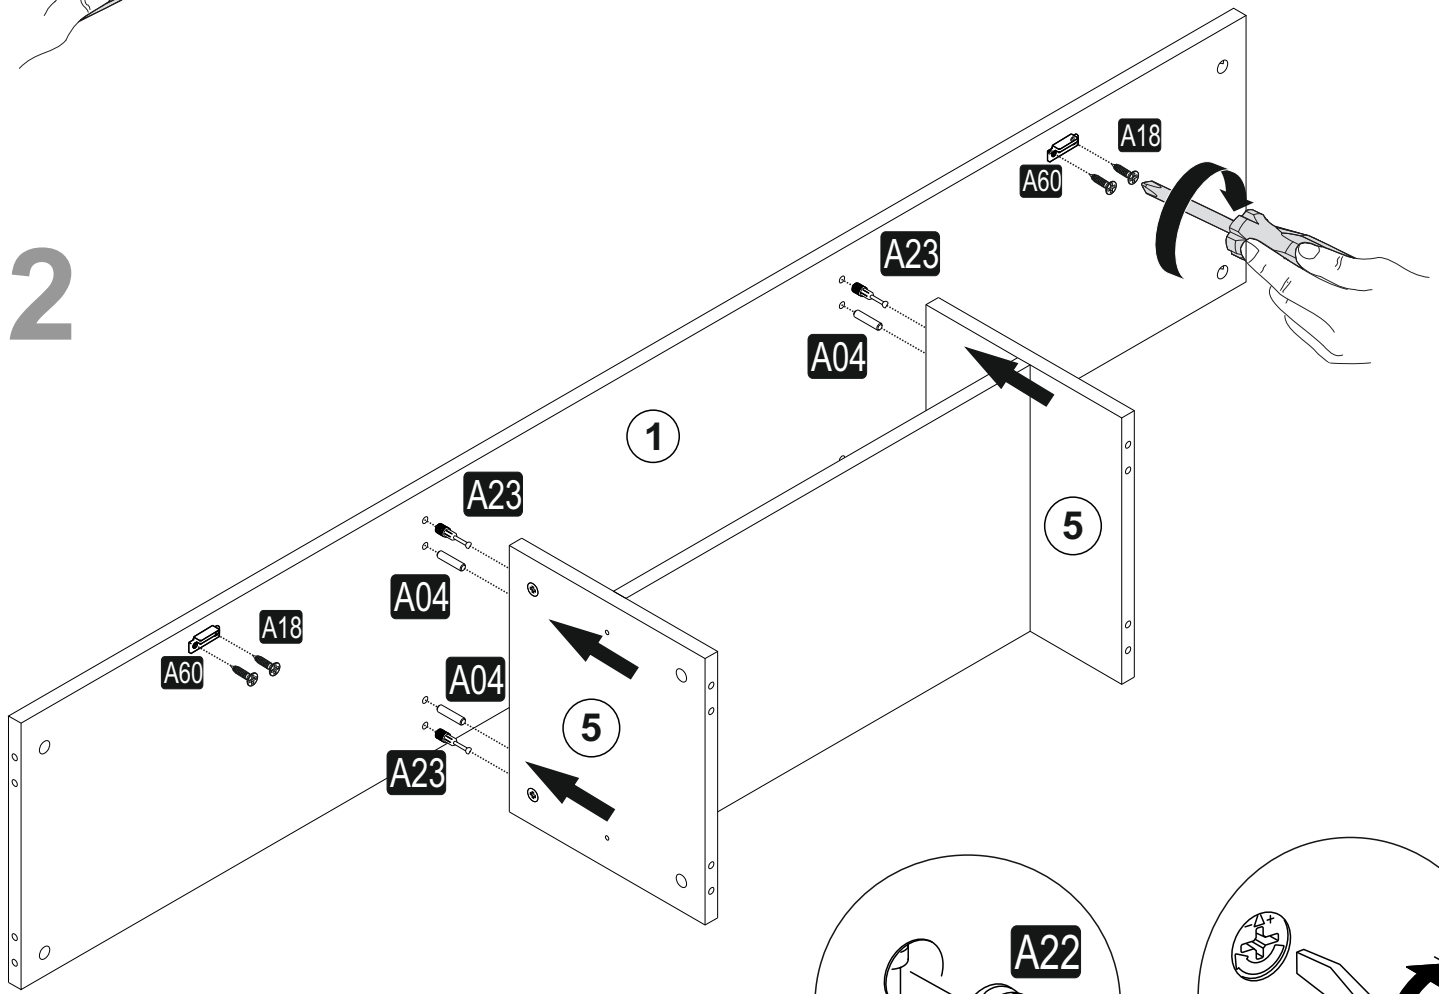

ATTENTION !!

Minifix is the main connection material used in products. Before starting assembly, please check the drawings below.

ACCESSORY LIST

The necessary tools (not included)

A02 Minifix  16x	A23 Minifix Mil  16x	A04 Dowel  20x	A17 4x50  32x	K24 64mm  1001 GLD KLP 3x
A06 Sticker  1. Color 48x	C02 SDM  6x	C04 MA  6x	A18 3,5x18  64x	A60 BYZ  3x
A49 KLPVD  22mm 6x	A16 DB 8mm  3x	A15 LA  3x	V50 15cm  5x	A48 AC  40x

GENERAL VIEW

1

2

4

3

4

5

5