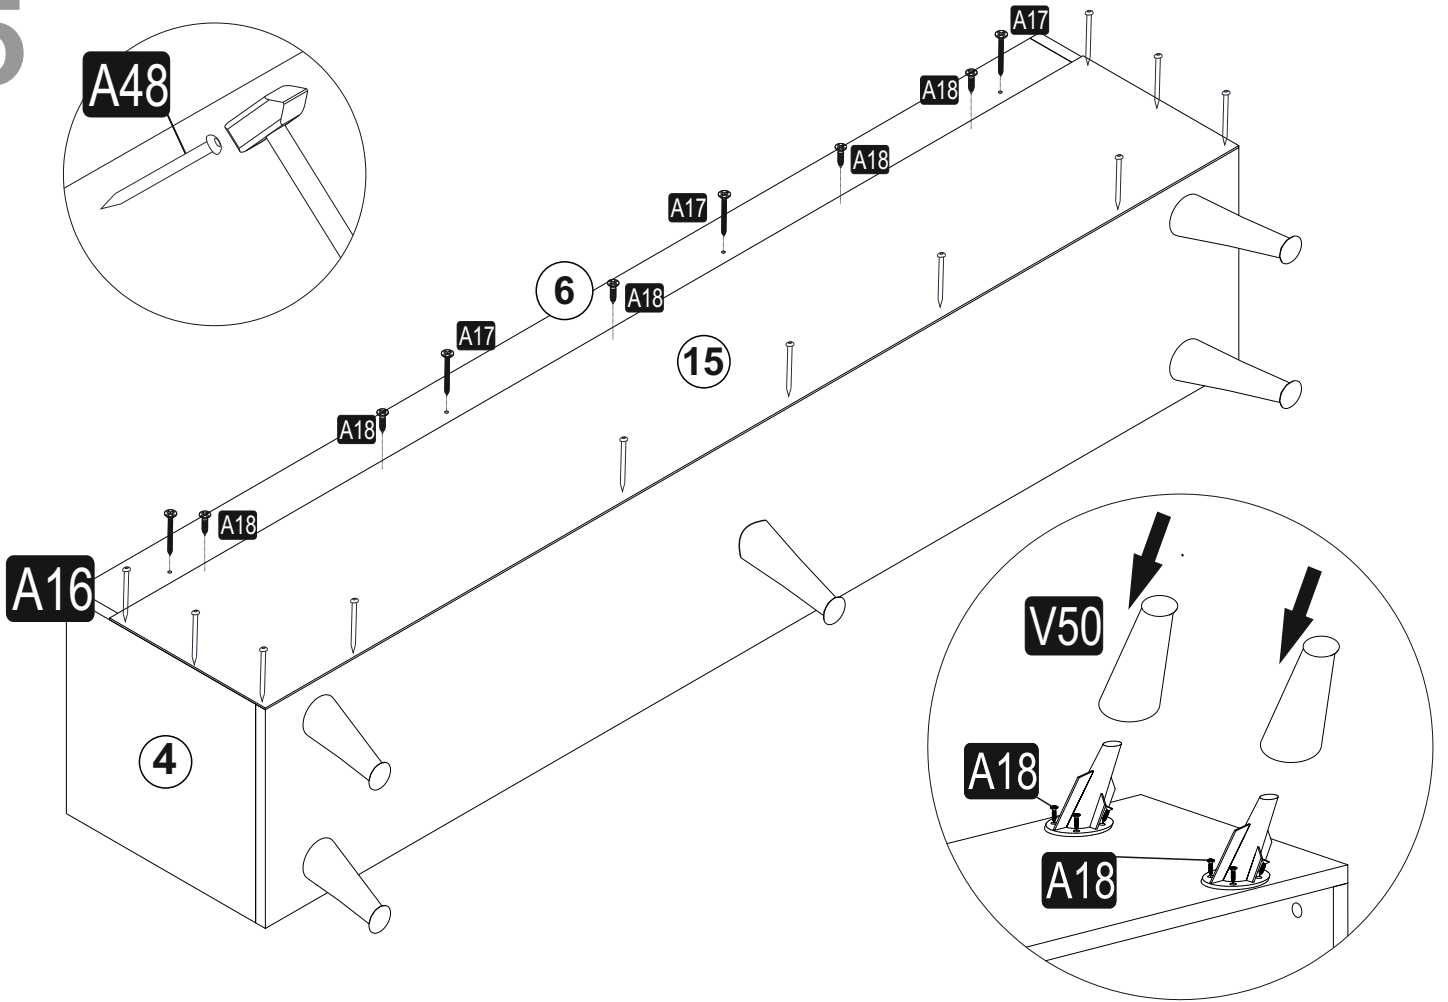

ATTENTION !!

Minifix is the main connection material used in products. Before starting assembly, please check the drawings below.

ACCESSORY LIST

The necessary tools (not included)

A02 Minifix  16x	A23 Minifix Mil  16x	A04 Dowel  20x	A17 4x50  32x	K24 64mm  1001 GLD KLP 3x
A06 Sticker  1. Color 48x	C02 SDM  6x	C04 MA  6x	A18 3,5x18  64x	A60 BYZ  3x
A49 KLPVD  22mm 6x	A16 DB 8mm  3x	A15 LA  3x	V50 15cm  5x	A48 AC  40x

GENERAL VIEW

1

2

4

3

4

5

5