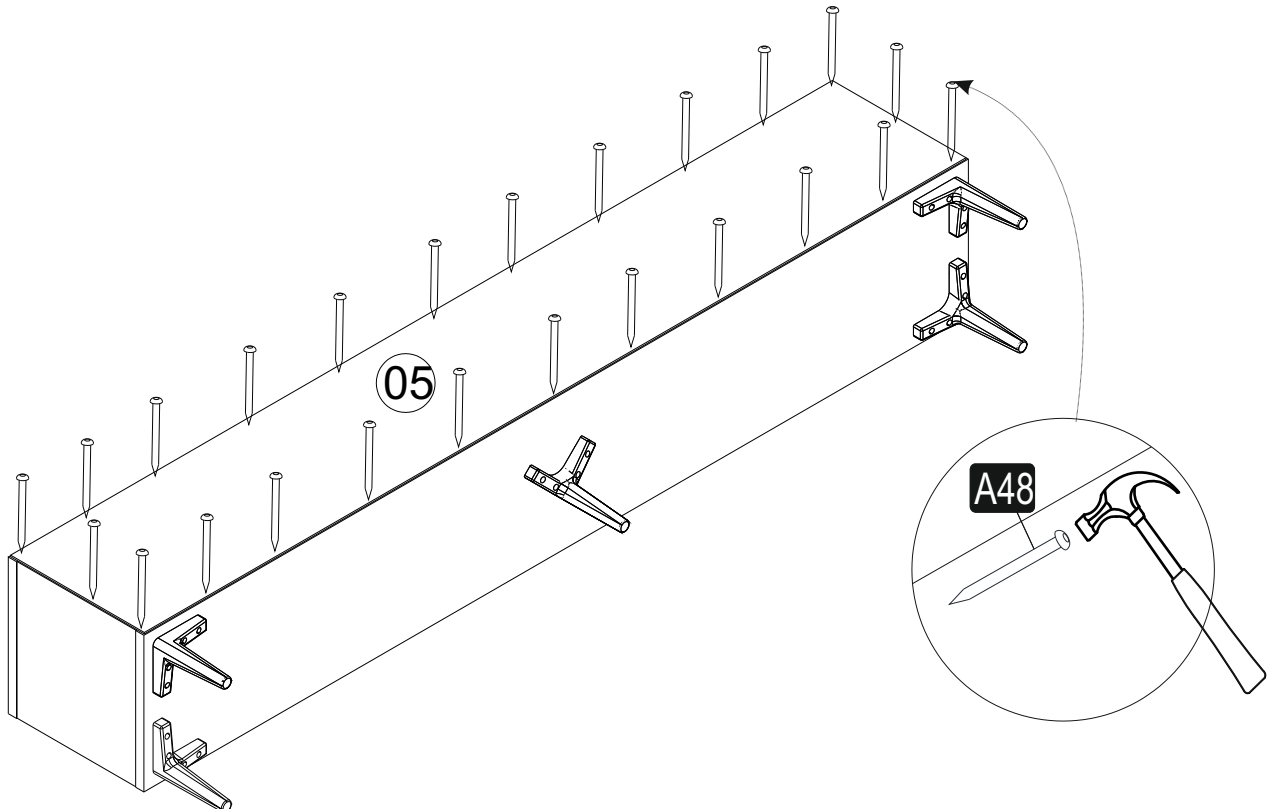

## GENERAL VIEW

# ASSEMBLY MANUAL

1

2

3

4

5

6

A= menteşe bağlama vidası / to connect the hinge to the door  
 B= kapak ayar vidası / to arrange the door

oklar kapağın ayarlama yönünü gösterir.  
 arrows to show the directions for arrangement of doors.

*Have you seen our other products ?*