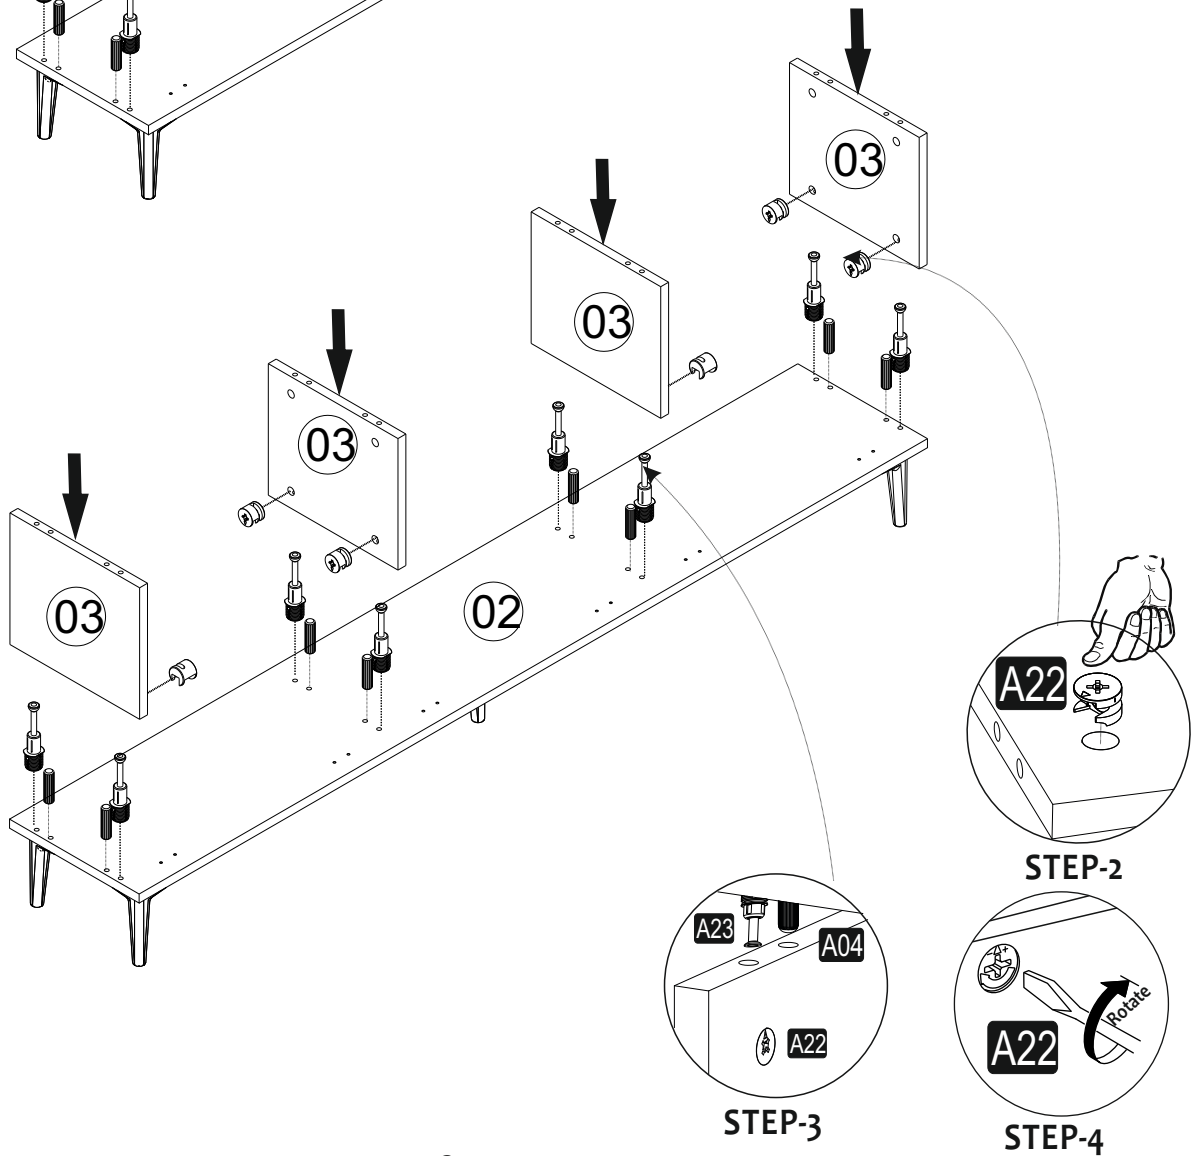

## GENERAL VIEW

# ASSEMBLY MANUAL

1

2

3

4

5

6

A= menteşe bağlama vidası / to connect the hinge to the door  
 B= kapak ayar vidası / to arrange the door

oklar kapağın ayarlama yönünü gösterir.  
 arrows to show the directions for arrangement of doors.

*Have you seen our other products ?*