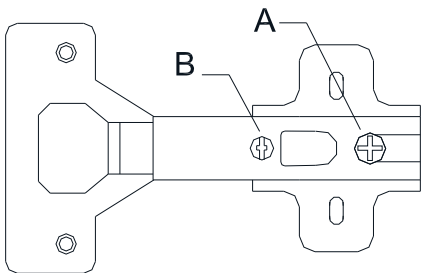

## GENERAL VIEW

# ASSEMBLY MANUAL

1

2

3

4

5

6

A= menteşe bağlama vidası / to connect the hinge to the door  
 B= kapak ayar vidası / to arrange the door

oklar kapağın ayarlama yönünü gösterir.  
 arrows to show the directions for arrangement of doors.

*Have you seen our other products ?*