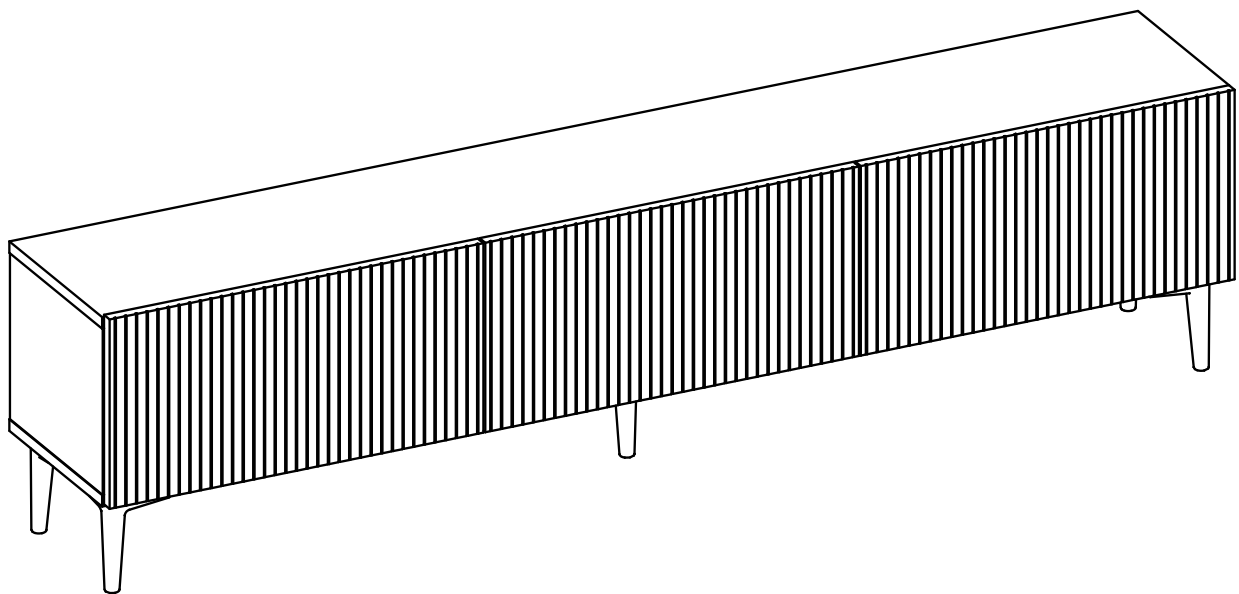

OSCAR TV SEHPASI 180 CM

ASSEMBLY MANUEL

In order to provide better service to you again and gain to the production process of the use of non-recycled waste material support, please let us ... Let us preserve the environment for a better WORLD... Thank you for choosing us :)